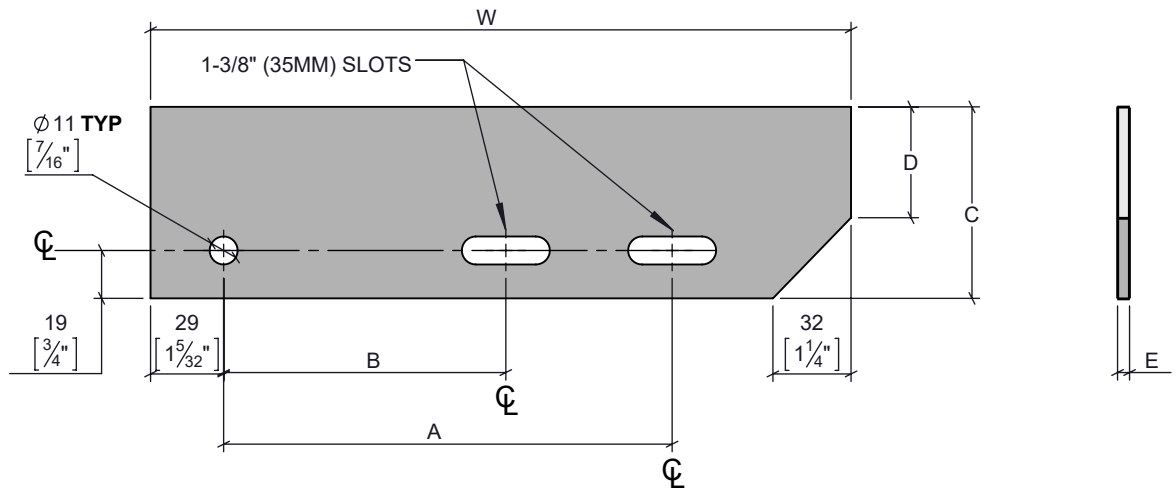

STANDARD END PLATE DIMENSIONS							
# OF BARS	TREAD WIDTH (W)		OUTER SLOT (A)		INNER SLOT (B)		
	METRIC (mm)	IMPERIAL (in)	METRIC (mm)	IMPERIAL (in)	METRIC (mm)	IMPERIAL (in)	
8 BARS	248	9-3/4"	178	7"	112	4-1/2"	
9 BARS	278	10-15/16"	178	7"	112	4-1/2"	
10 BARS	308	12-1/8"	178	7"	112	4-1/2"	
GRATING HEIGHT							
GRATING HEIGHT		DIMENSION (C)		DIMENSION (D)		DIMENSION (E)	
METRIC (mm)	IMPERIAL (in)	METRIC (mm)	IMPERIAL (in)	METRIC (mm)	IMPERIAL (in)	METRIC (mm)	IMPERIAL (in)
UP TO 32	UP TO 1-1/4"	64	2-1/2"	32	1-1/4"	5	3/16"
38 TO 44	1-1/2 TO 1-3/4"	76	3"	44	1-3/4"	6	3/16"