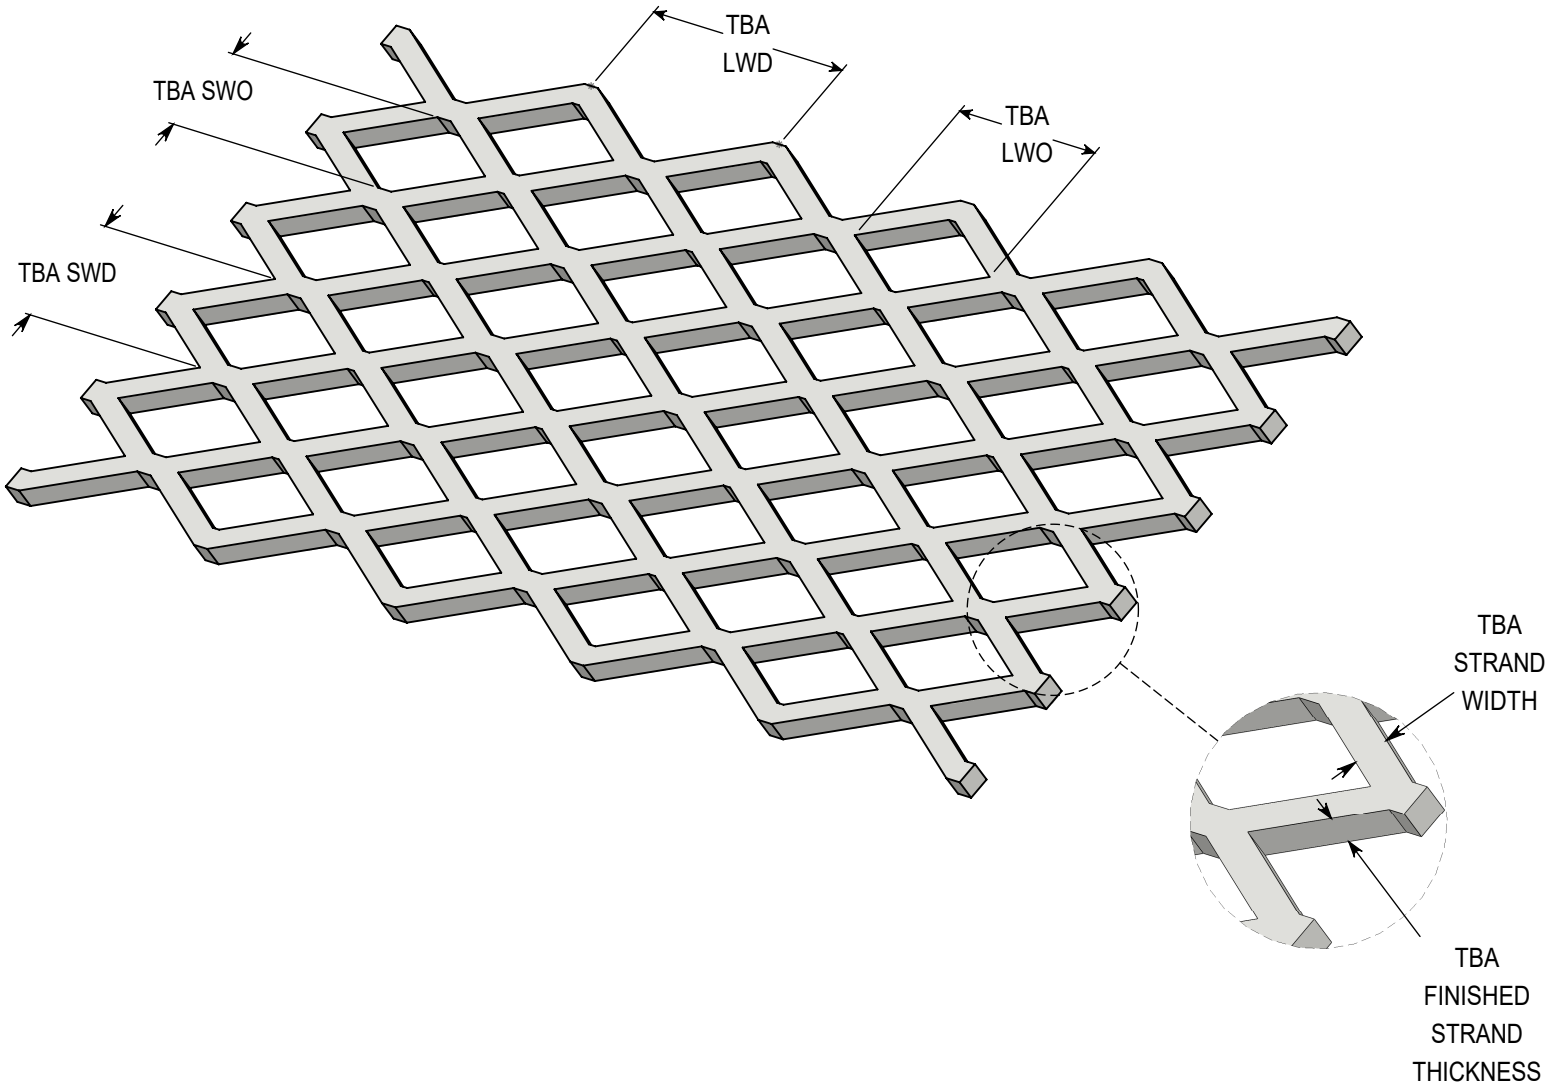

ACCURATE
SCREEN & GRATING

EXPANDED METAL - FLAT

3/16" - #22 - 304 STAINLESS STEEL

VANCOUVER

19082-28th Avenue
Surrey, BC
Canada V3S 6M3
TF: 877.687.3488

CALGARY

7571-57th Street SE
Calgary, AB
Canada T2C 5M2
TF: 877.857.0323

DRAWING NOT TO SCALE