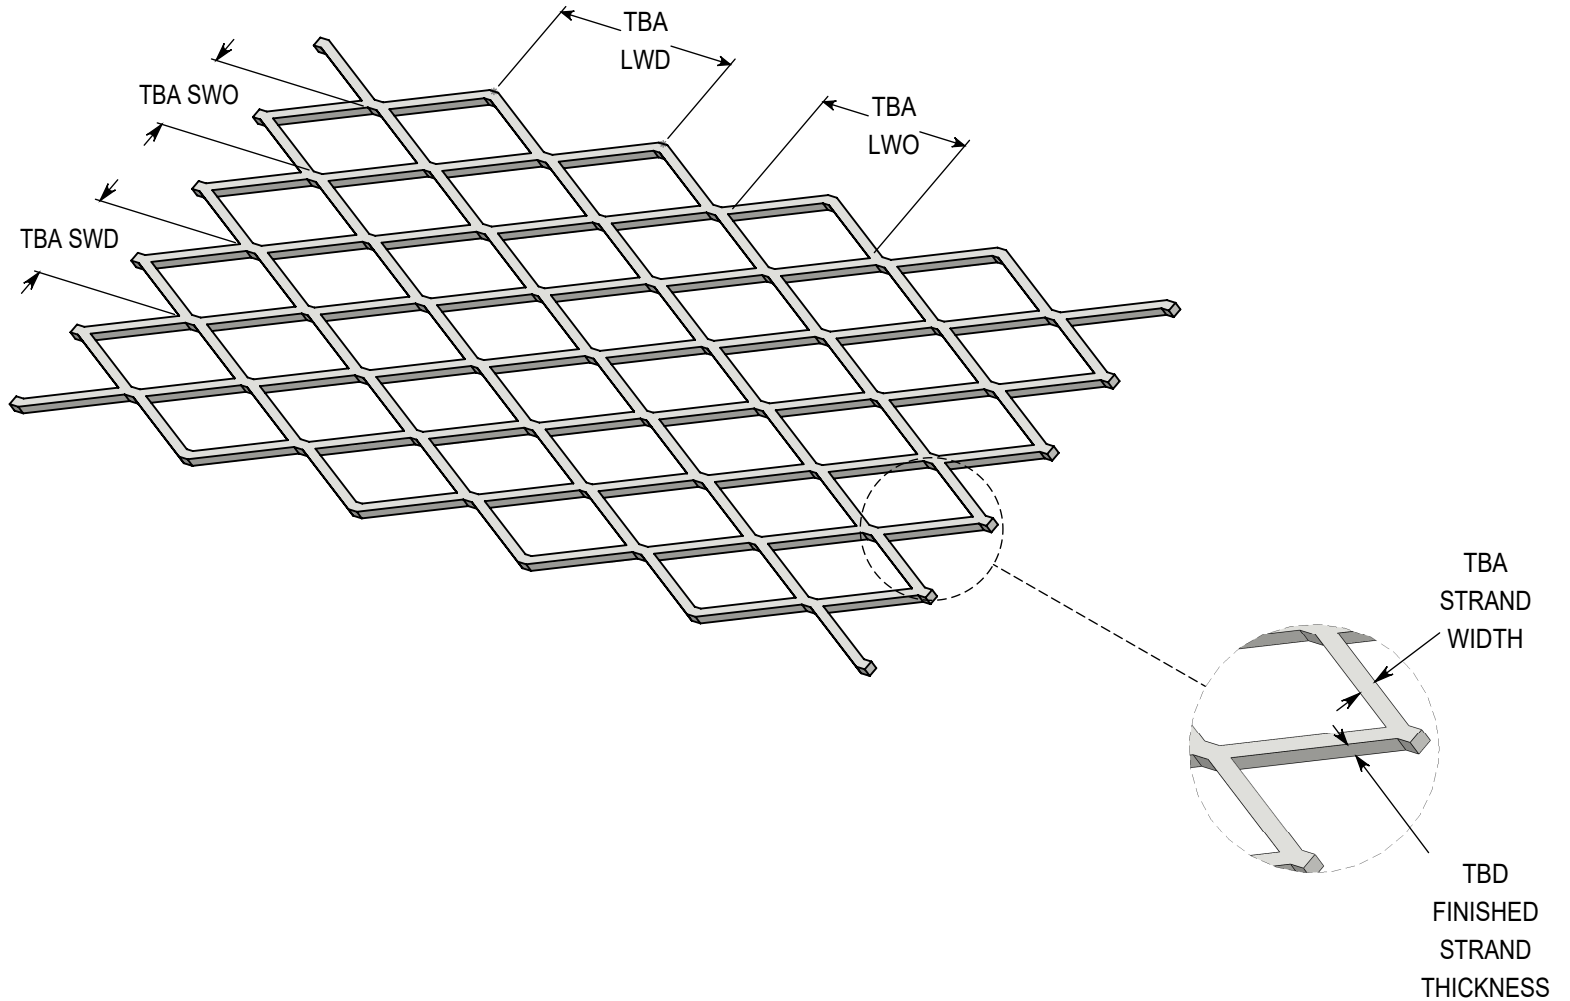

MONTREAL

440 Rue Stinson
Saint Laurent, QC
Canada H4N 2E9
TF: 855.325.3826

DRAWING NOT TO SCALE

www accuratescreen.ca

NOTE: ALL DRAWINGS ARE THE PROPERTY OF ACCURATE SCREEN LTD./1238229 ALBERTA INC.