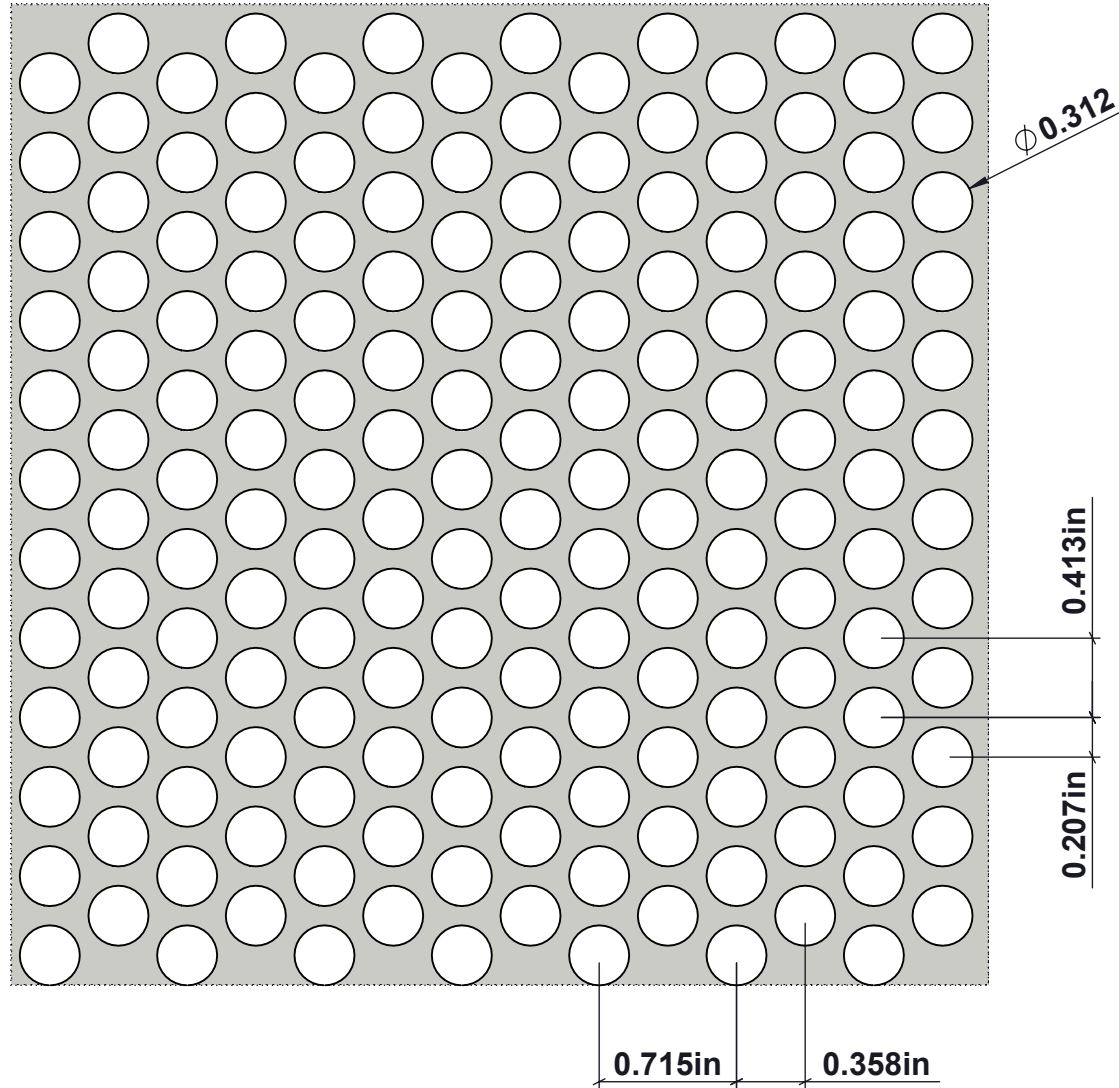

# HAMMERMILL & MILLING SCREENS

52%

OPEN AREA

11 (0.120")-312/413-STAGGER-48"X58"

**VANCOUVER**

19082-28th Avenue  
Surrey, BC  
Canada V3S 6M3  
TF: 877.687.3488

**CALGARY**

7571-57th Street SE  
Calgary, AB  
Canada T2C 5M2  
TF: 877.857.0323

AVAILABLE ALLOYS
STEEL
AVAILABLE THICKNESS
11GA.

[www accuratescreen.ca](http://www accuratescreen.ca)

NOTE: ALL DRAWINGS ARE THE PROPERTY OF ACCURATE SCREEN LTD./1238229 ALBERTA INC.