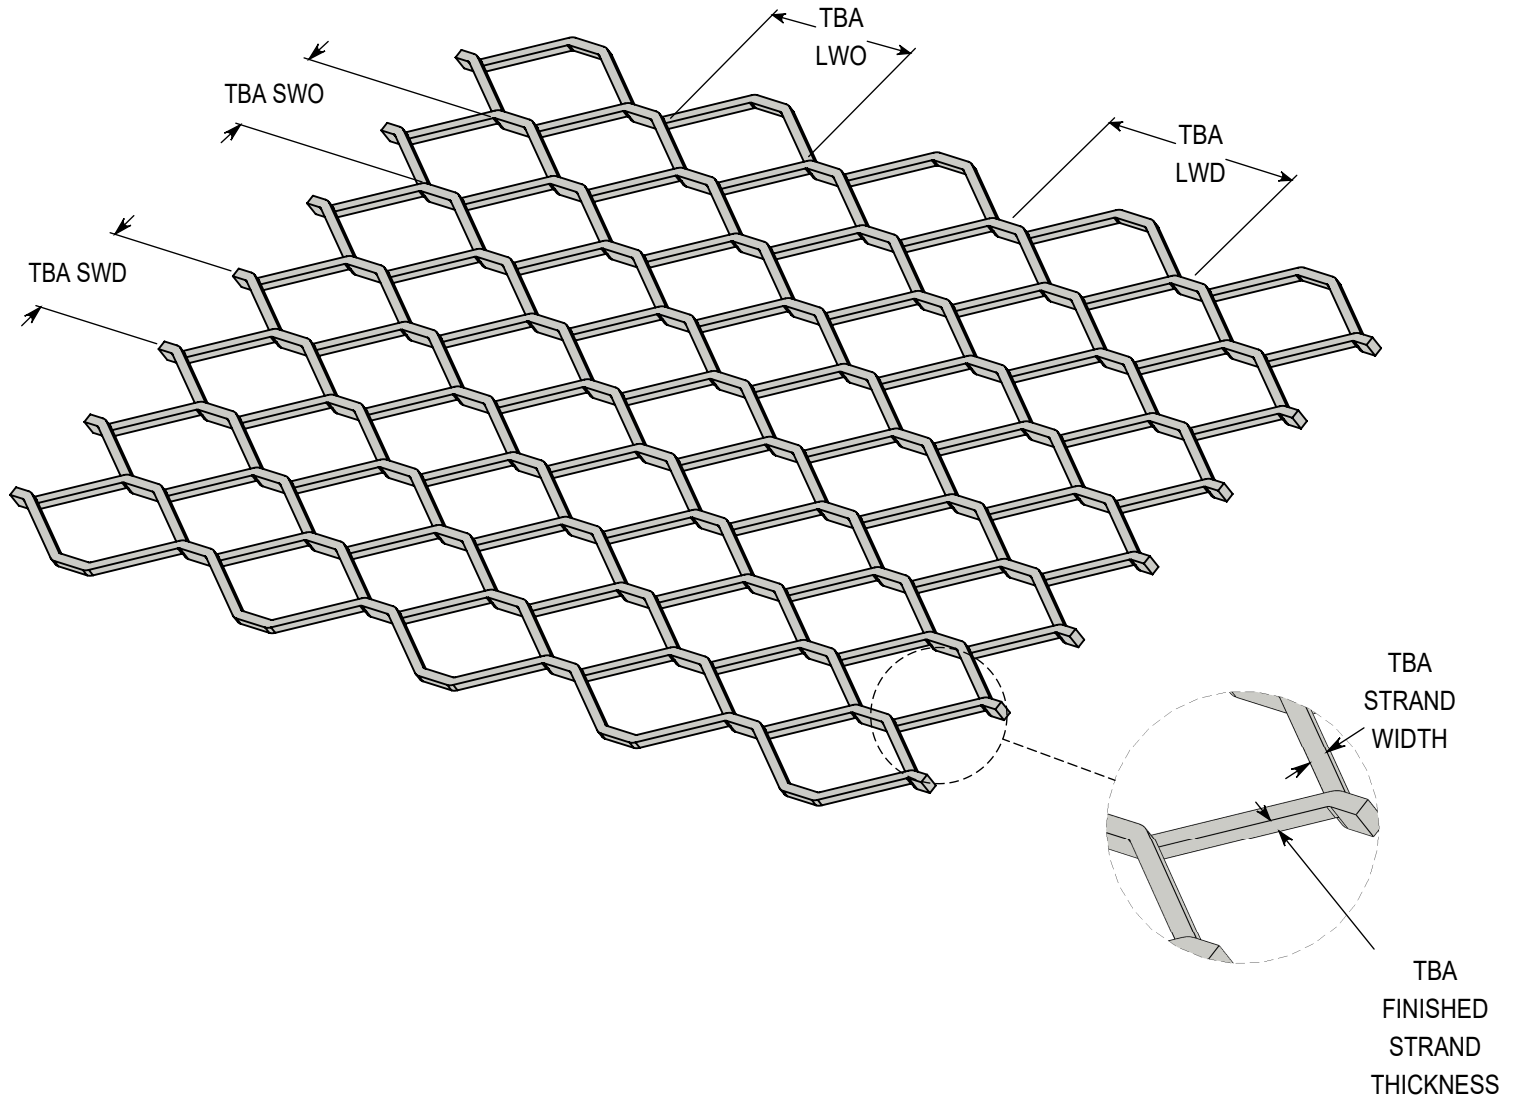

# EXPANDED METAL - RAISED

1-1/2" - #13 - 304 STAINLESS STEEL

**\*DRAWING NOT TO SCALE\***

NOTE: ALL DRAWINGS ARE THE PROPERTY OF ACCURATE SCREEN LTD./1238229 ALBERTA INC.

**VANCOUVER**

19082-28th Avenue  
Surrey, BC  
Canada V3S 6M3  
TF: 877.687.3488