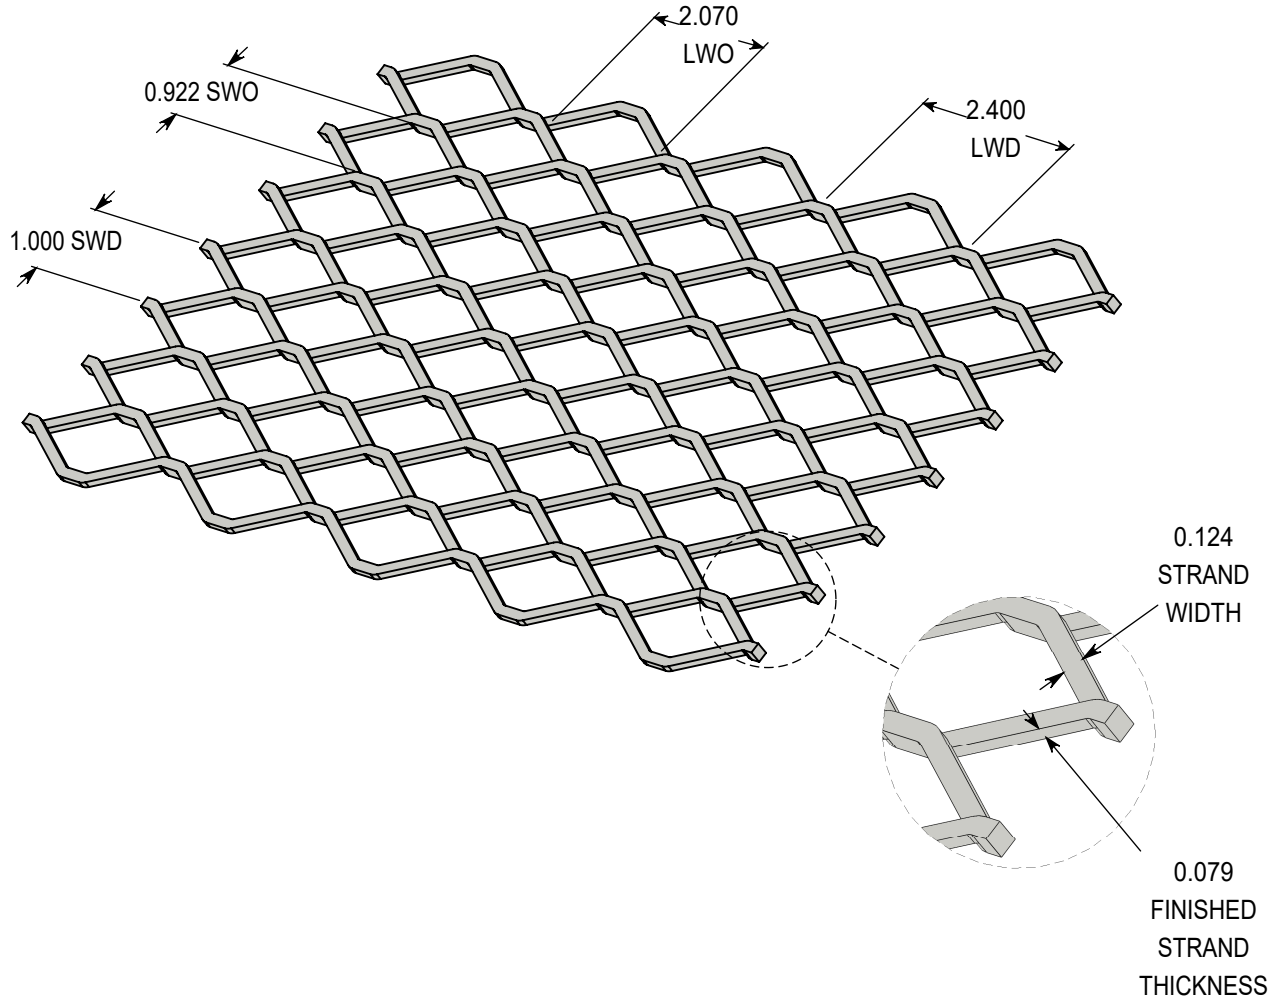

ACCURATE
SCREEN & GRATING

EXPANDED METAL - RAISED

1" - #14 - CARBON STEEL

VANCOUVER

19082-28th Avenue
Surrey, BC
Canada V3S 6M3
TF: 877.687.3488

CALGARY

7571-57th Street SE
Calgary, AB
Canada T2C 5M2
TF: 877.857.0323

DRAWING NOT TO SCALE