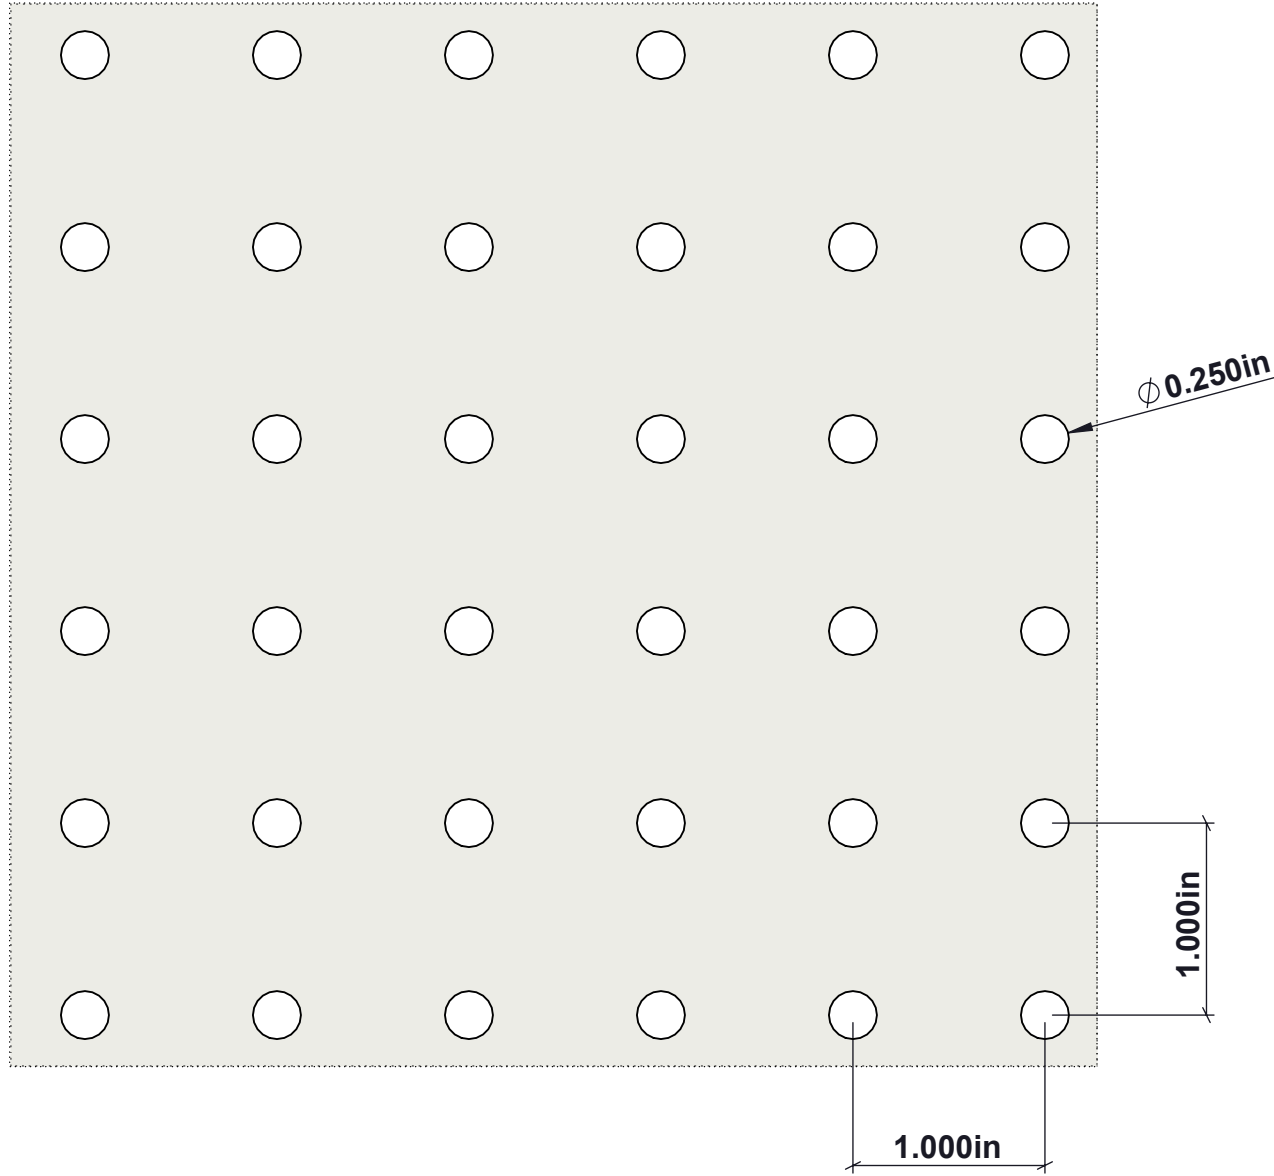

ACCURATE
SCREEN & GRATING

PERFORATED SHEET - ROUND INLINE

5%
OPEN AREA

Ø.250" x 1.00" INLINE

VANCOUVER
19082-28th Avenue
Surrey, BC
Canada V3S 6M3
TF: 877.687.3488

CALGARY
7571-57th Street SE
Calgary, AB
Canada T2C 5M2
TF: 877.857.0323

AVAILABLE ALLOYS
STEEL
AVAILABLE THICKNESS
16GA.

www accuratescreen.ca

NOTE: ALL DRAWINGS ARE THE PROPERTY OF ACCURATE SCREEN LTD./1238229 ALBERTA INC.