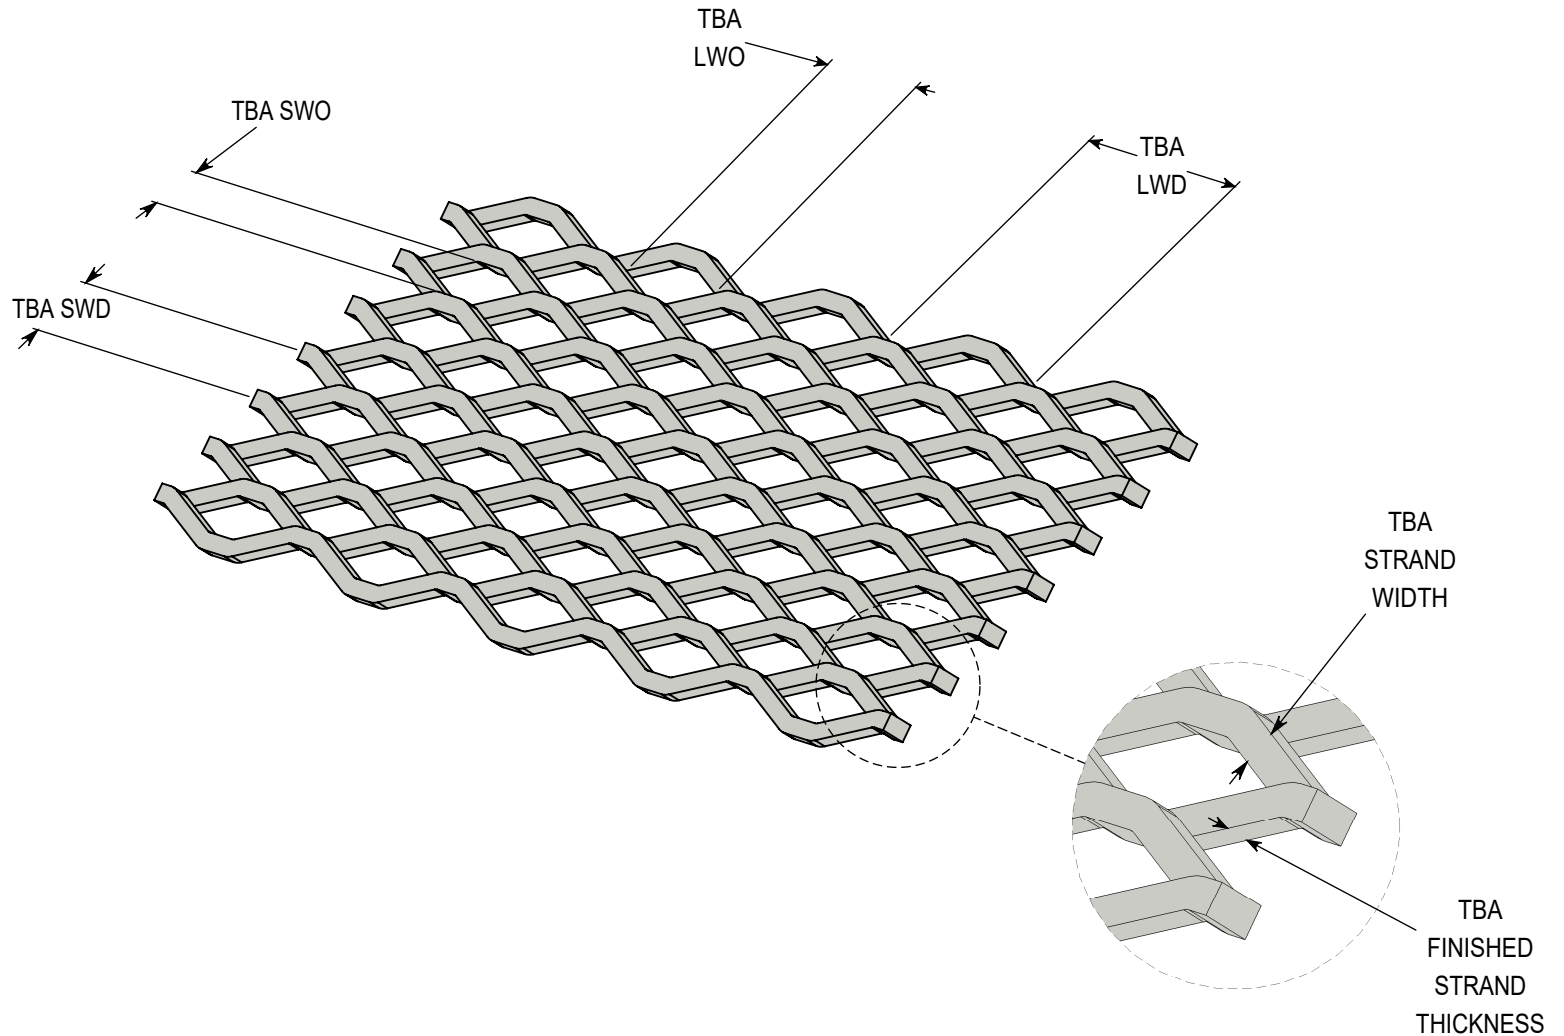

# EXPANDED METAL - RAISED

1/2" - 0.081" - ALUMINUM

**\*DRAWING NOT TO SCALE\***

NOTE: ALL DRAWINGS ARE THE PROPERTY OF ACCURATE SCREEN LTD./1238229 ALBERTA INC.