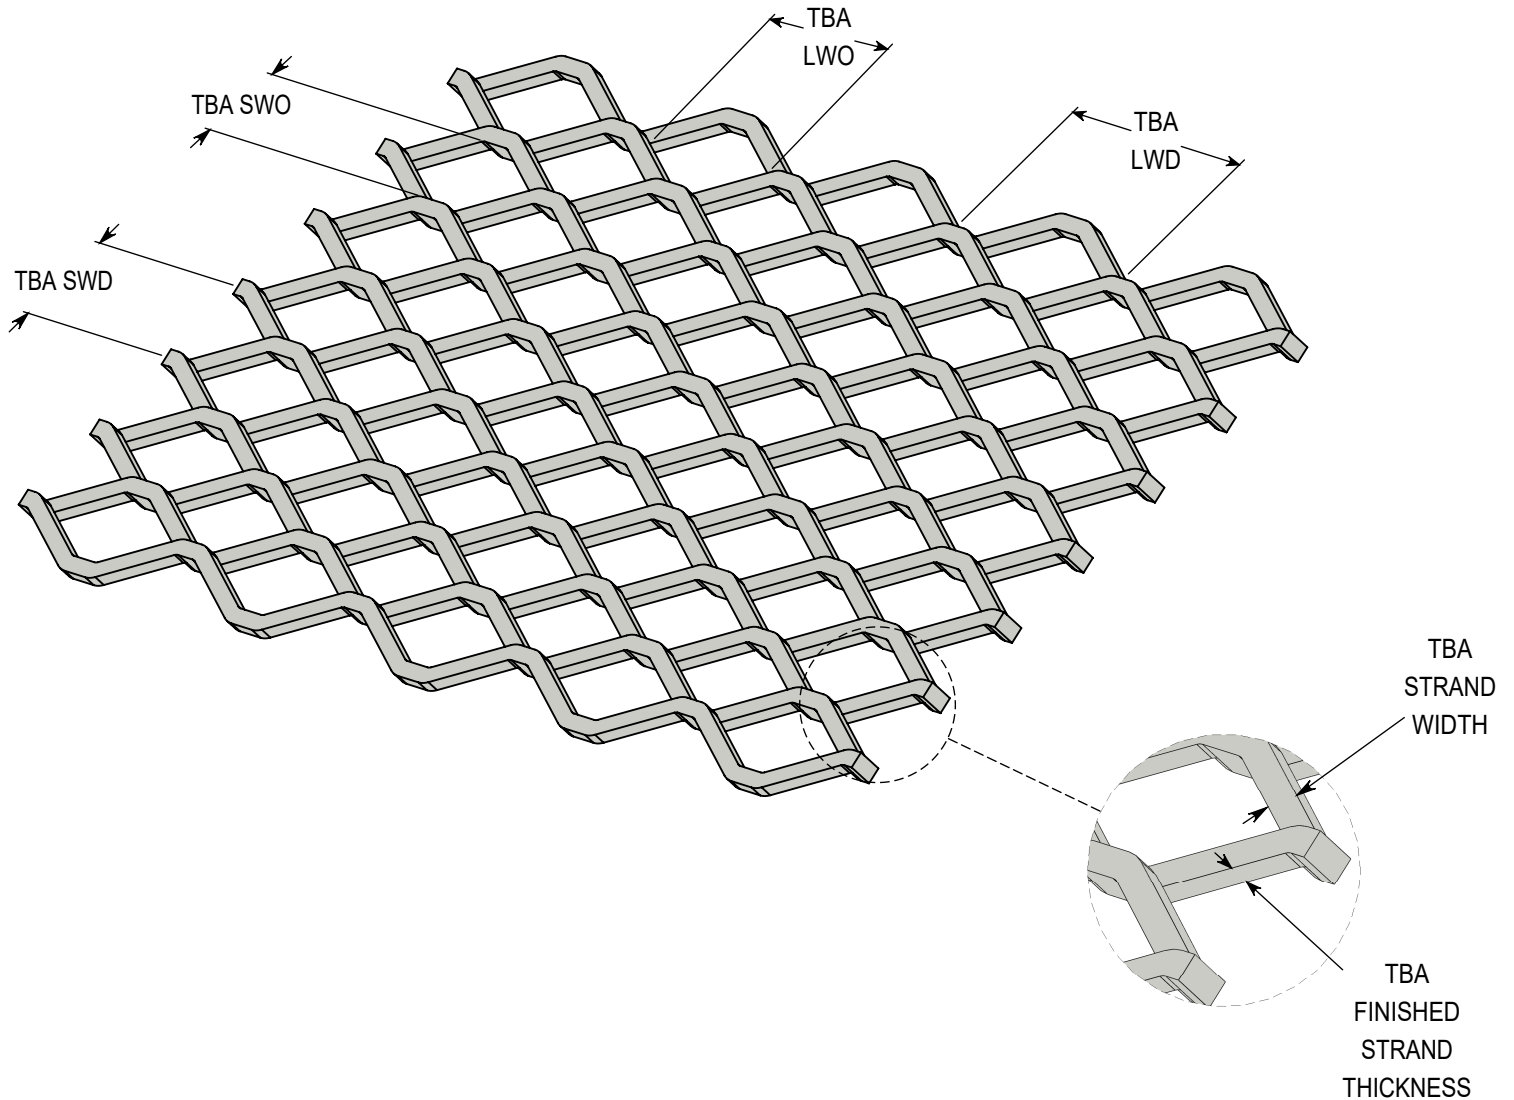

ACCURATE
SCREEN & GRATING

EXPANDED METAL - RAISED

1" - #10H - CARBON STEEL

DRAWING NOT TO SCALE

NOTE: ALL DRAWINGS ARE THE PROPERTY OF ACCURATE SCREEN LTD./1238229 ALBERTA INC.

VANCOUVER

19082-28th Avenue
Surrey, BC
Canada V3S 6M3
TF: 877.687.3488