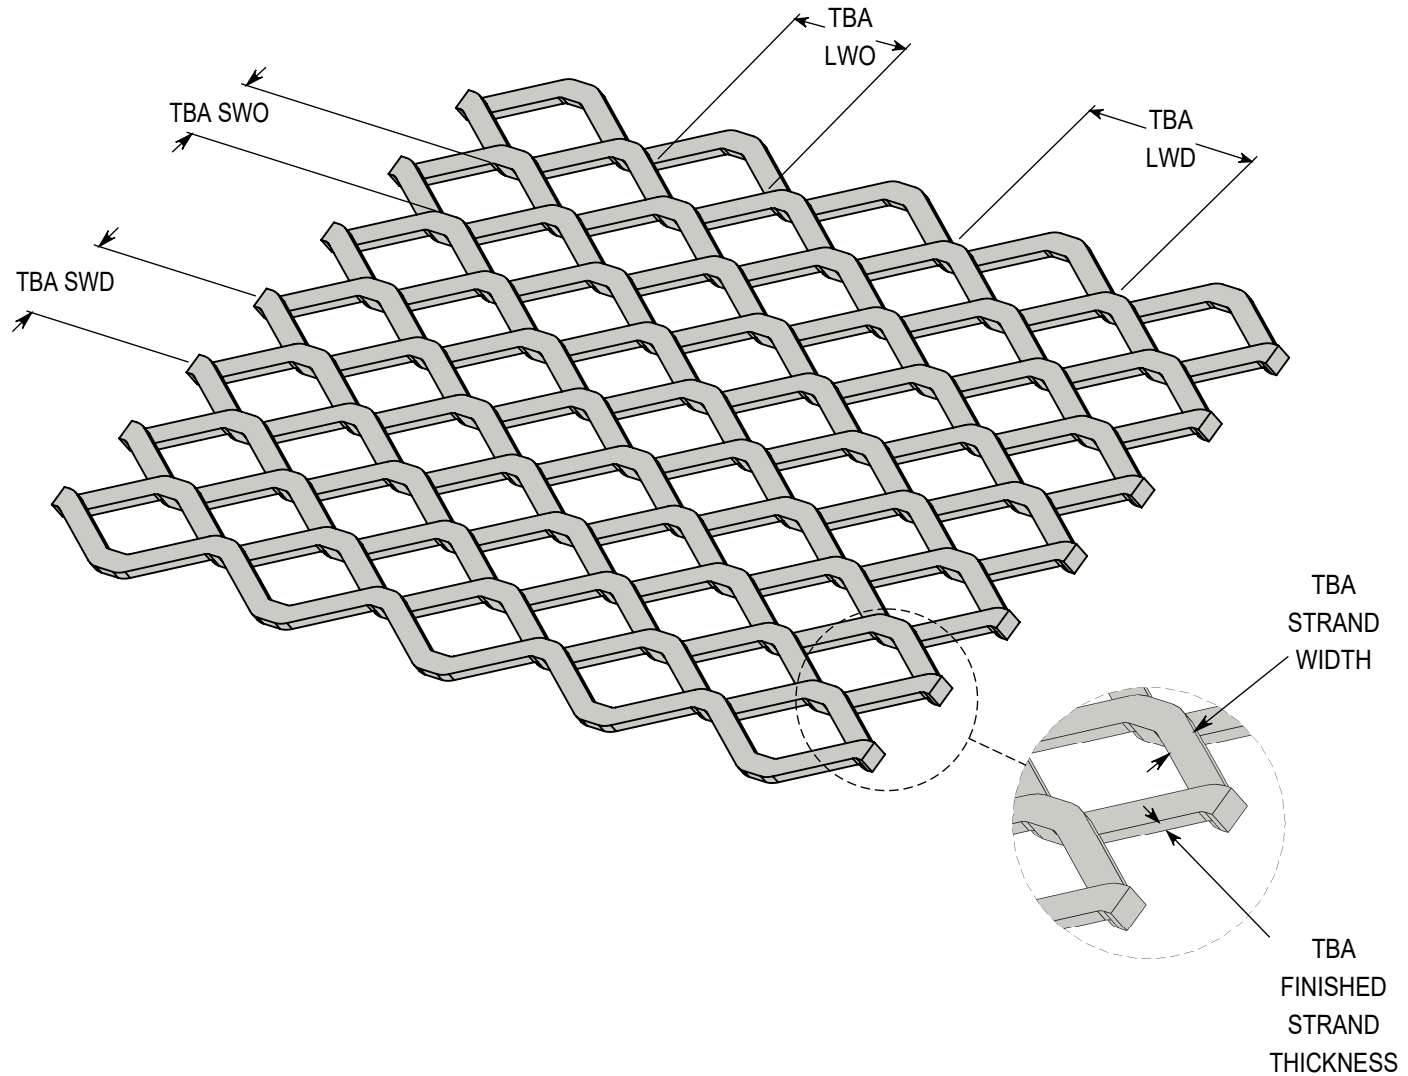

# EXPANDED METAL - RAISED

3/4" - 0.081H - ALUMINUM

**\*DRAWING NOT TO SCALE\***

**VANCOUVER**

19082-28th Avenue  
Surrey, BC  
Canada V3S 6M3  
TF: 877.687.3488

**CALGARY**

7571-57th Street SE  
Calgary, AB  
Canada T2C 5M2  
TF: 877.857.0323