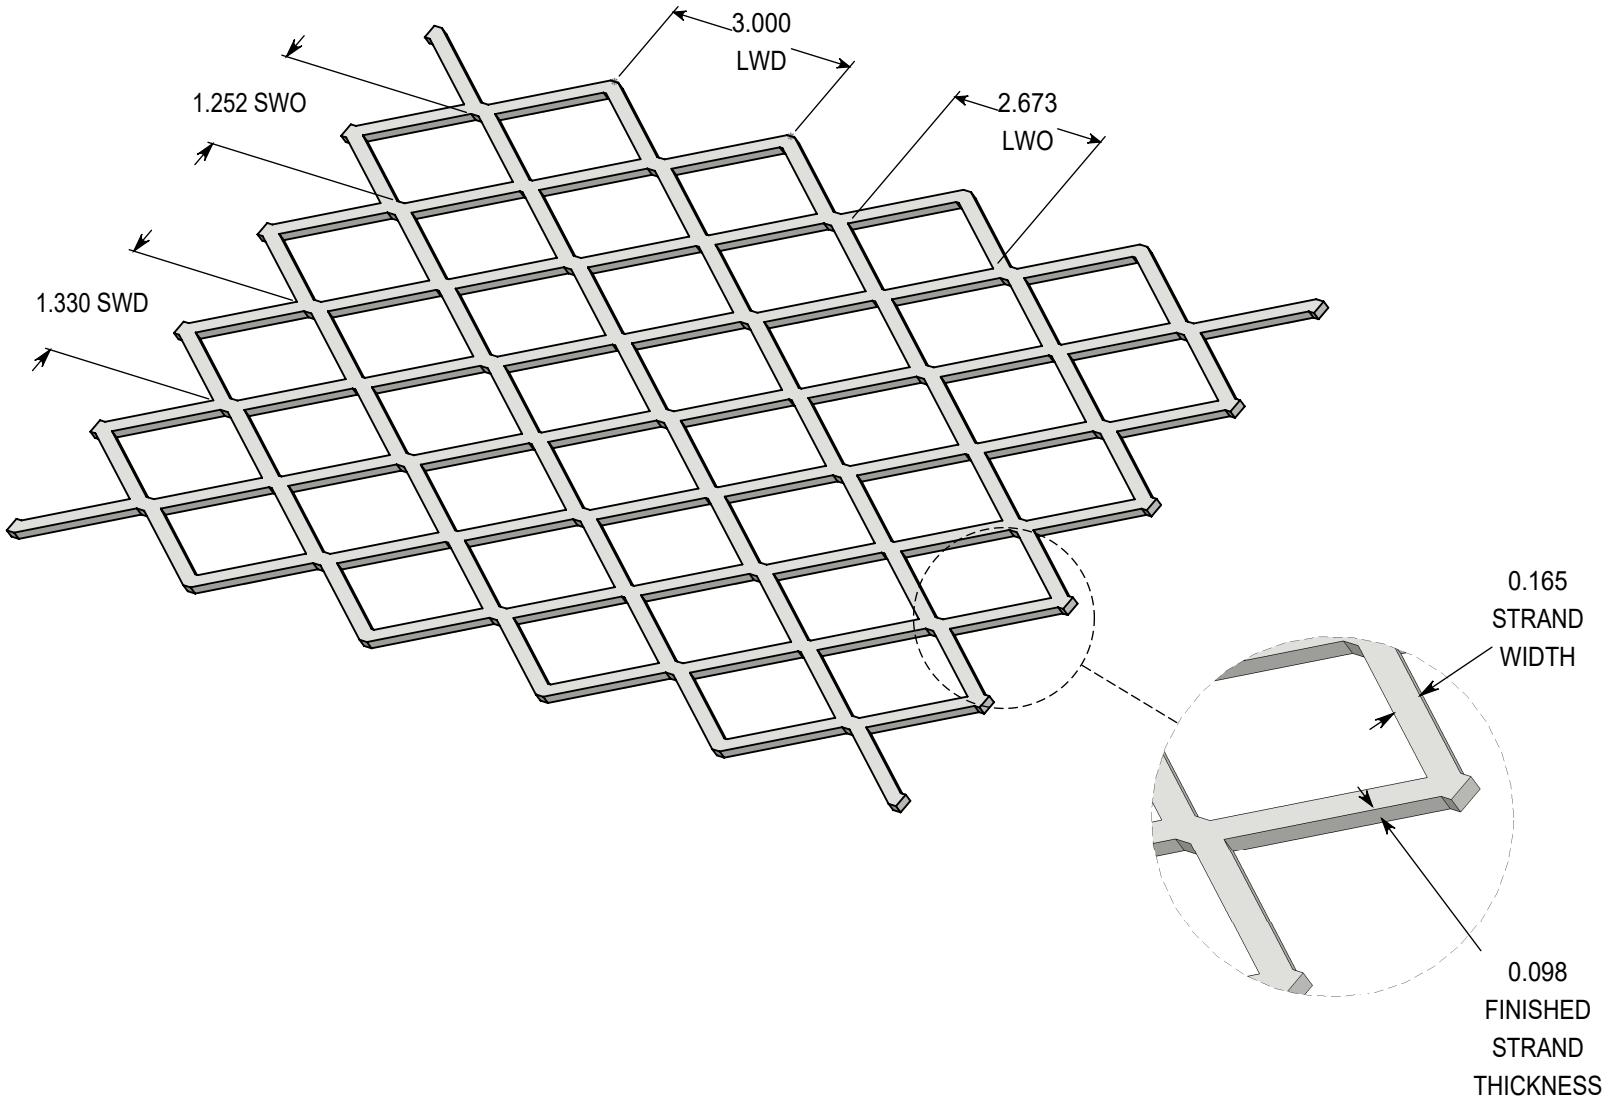

MONTREAL

440 Rue Stinson
Saint Laurent, QC
Canada H4N 2E9
TF: 855.325.3826

DRAWING NOT TO SCALE

www accuratescreen.ca

NOTE: ALL DRAWINGS ARE THE PROPERTY OF ACCURATE SCREEN LTD./1238229 ALBERTA INC.