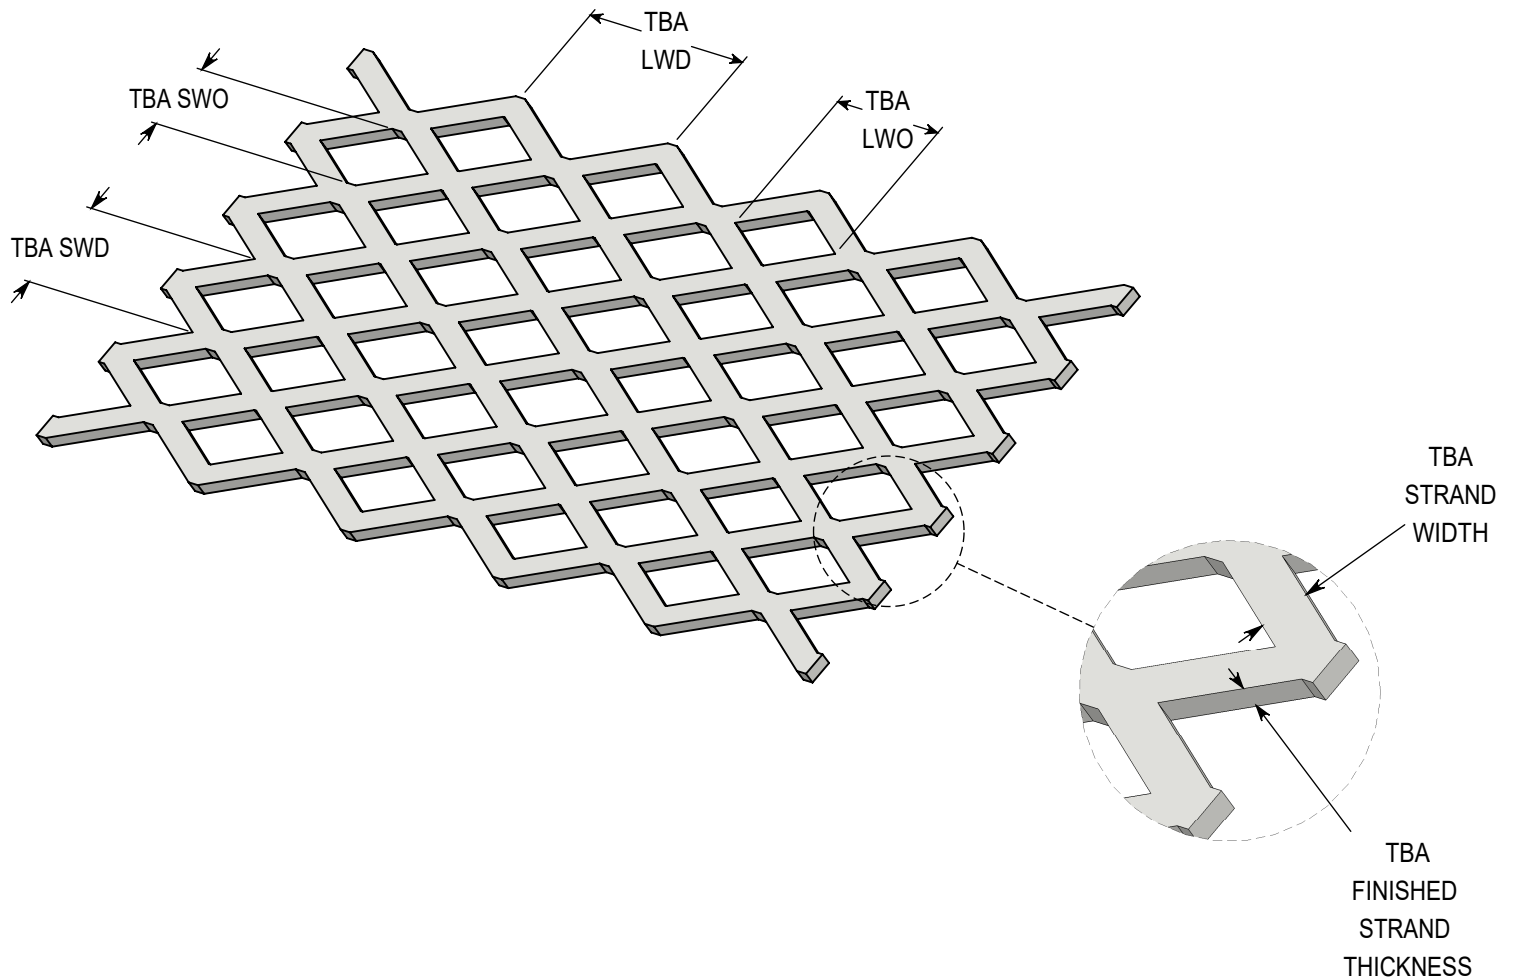

MONTREAL

440 Rue Stinson
Saint Laurent, QC
Canada H4N 2E9
TF: 855.325.3826

DRAWING NOT TO SCALE

www accuratescreen.ca

NOTE: ALL DRAWINGS ARE THE PROPERTY OF ACCURATE SCREEN LTD./1238229 ALBERTA INC.