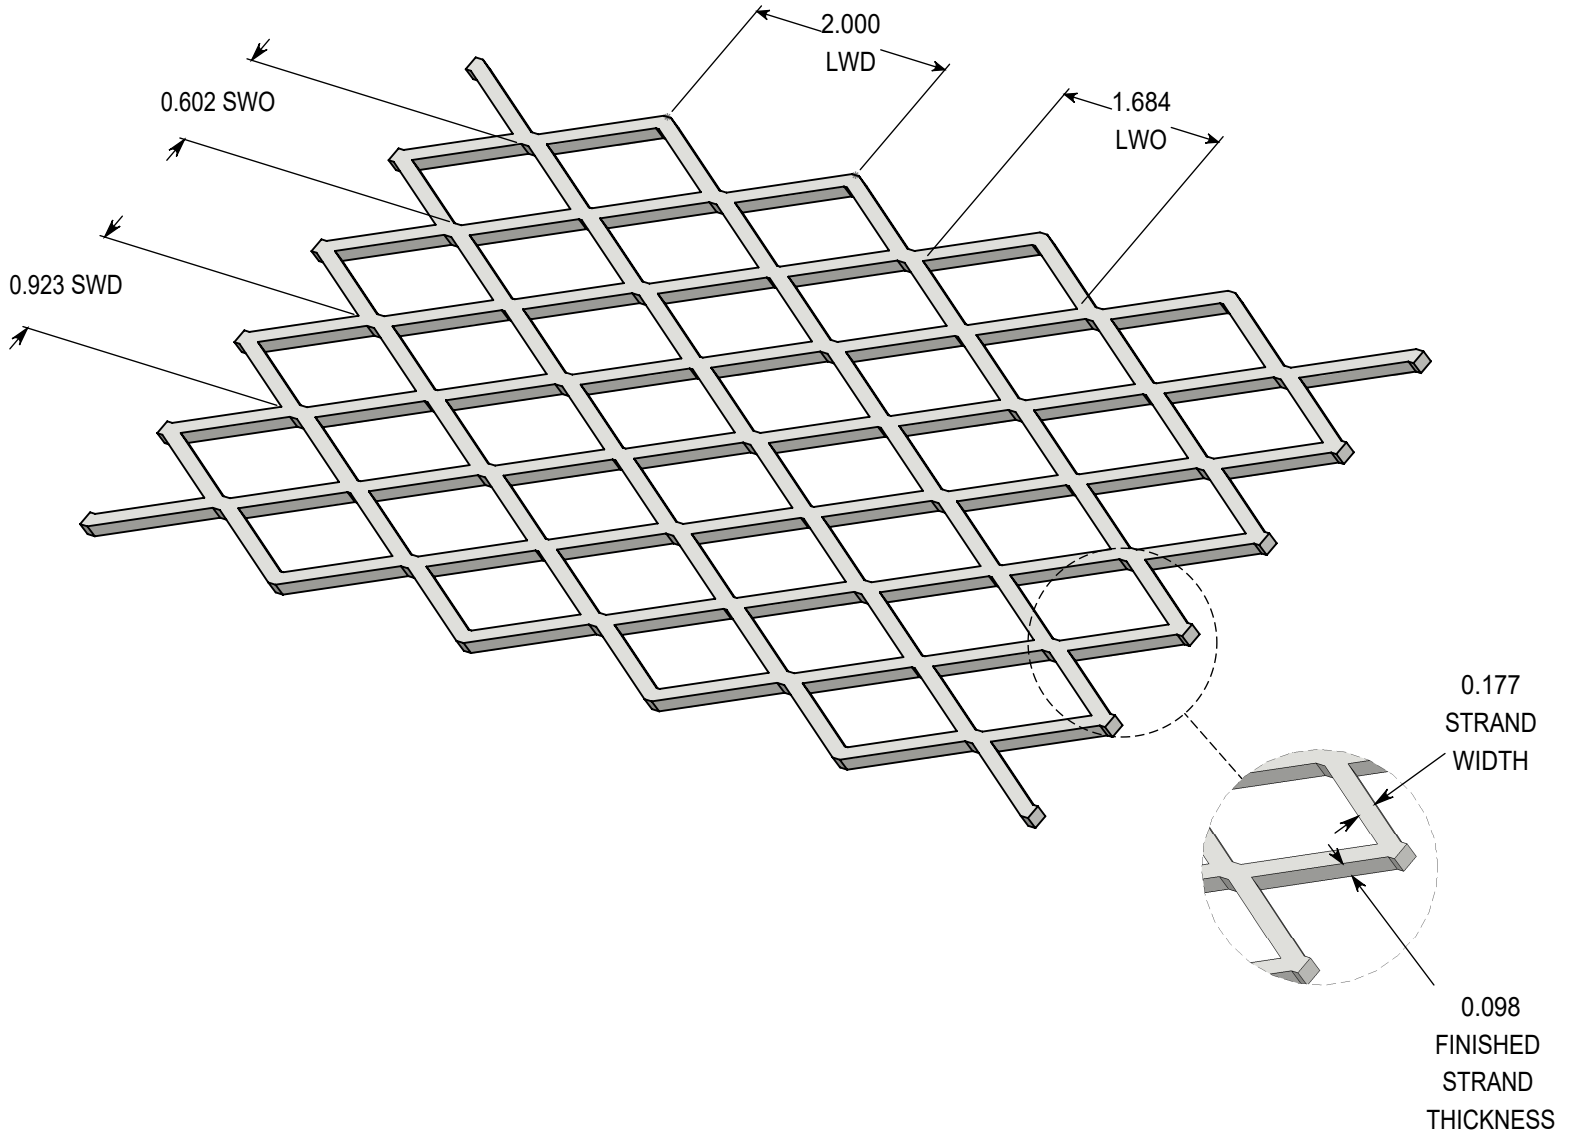

# EXPANDED METAL - FLAT

3/4" - 0.125 - ALUMINUM

**\*DRAWING NOT TO SCALE\***

NOTE: ALL DRAWINGS ARE THE PROPERTY OF ACCURATE SCREEN LTD./1238229 ALBERTA INC.

**VANCOUVER**

19082-28th Avenue  
Surrey, BC  
Canada V3S 6M3  
TF: 877.687.3488