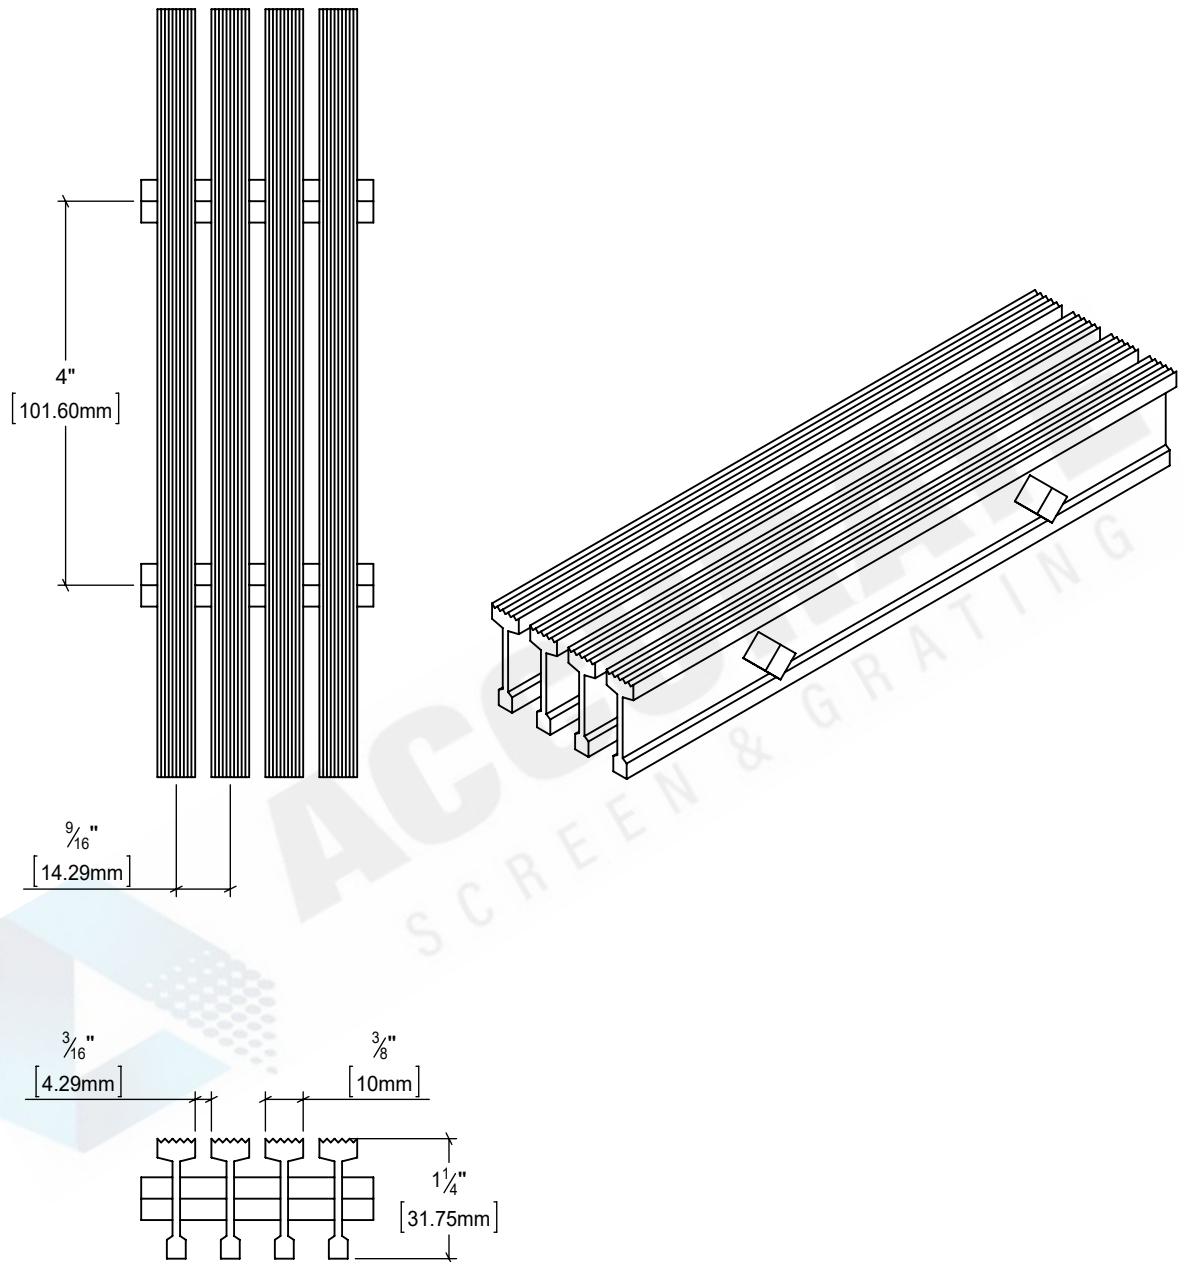

# BAR GRATING ALUMINUM

9-SW-4

TYPE - T-BAR 9-SW-4

9/16"

**ACCURATE**  
SCREEN & GRATING

**VANCOUVER**

19082-28th Avenue  
Surrey, BC  
Canada V3S 6M3  
TF: 877.687.3488

**CALGARY**

**MONTREAL**

440 Rue Stinson  
Saint Laurent, QC  
Canada H4N 2E9  
TF: 855.325.3826

ALUMINUM TYPE T-BAR 9-SW-4														
SIZE OF BEARING BAR	APPROXIMATE WT./LBS/SF	TYPE	UNSUPPORTED SPAN											
			2'0"	2'6"	3'0"	3'6"	4'0"	4'6"	5'0"	5'6"	6'0"	6'6"	7'0"	8'0"
1-1/4" T-BAR	6.50	U	2083	1334	926	679	521	411	333	274	232	196	171	
		D	0.243	0.380	0.546	0.745	0.973	1.230	1.519	1.838	2.188	2.568	2.977	
		C	2083	1665	1388	1190	1040	926	833	757	694	641	595	
		D	0.194	0.304	0.437	0.595	0.779	0.985	1.215	1.471	1.882	2.053	2.382	

AVAILABLE IN 3' x 24' SHEETS