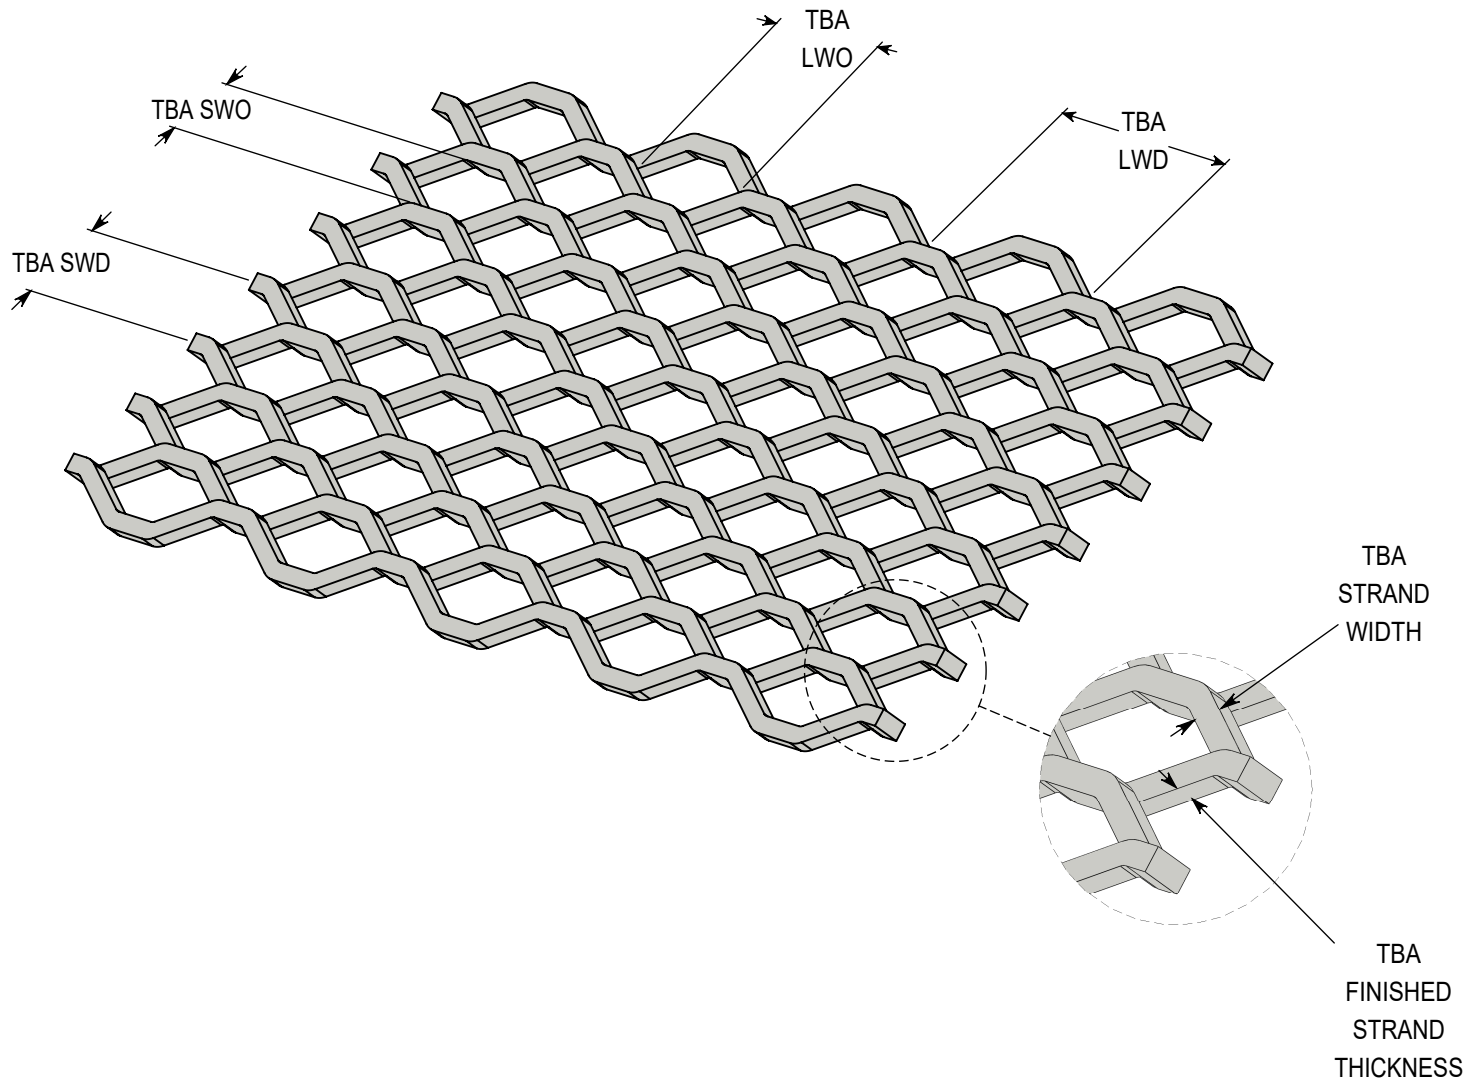

# EXPANDED METAL - RAISED

3/4" - #9 - 304 STAINLESS STEEL

**\*DRAWING NOT TO SCALE\***

NOTE: ALL DRAWINGS ARE THE PROPERTY OF ACCURATE SCREEN LTD./1238229 ALBERTA INC.