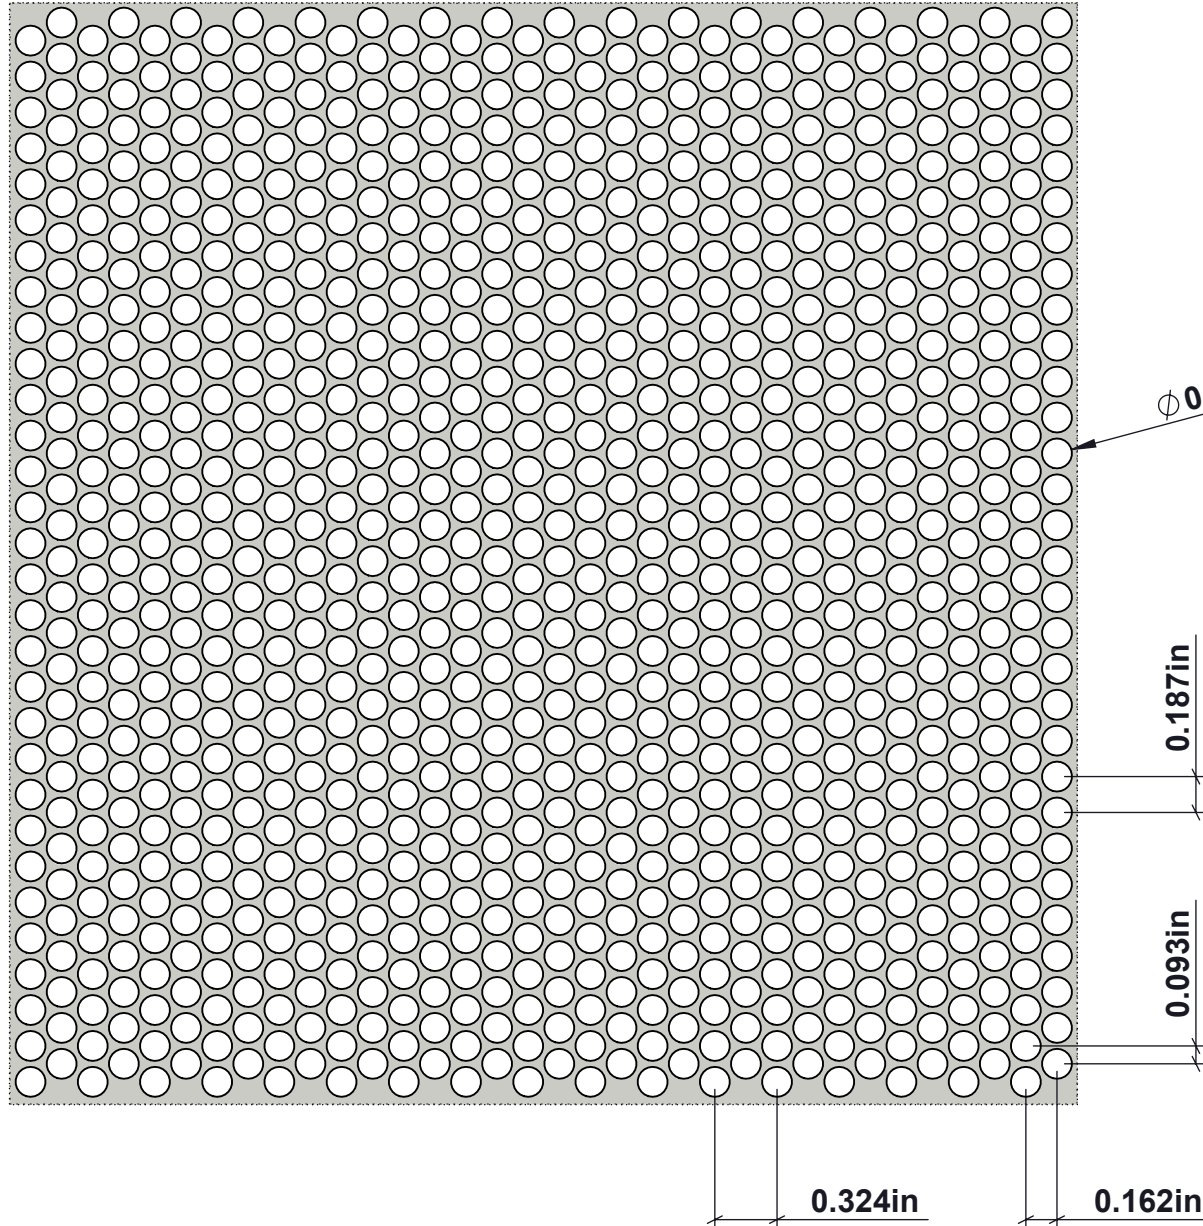

**ACCURATE**  
SCREEN & GRATING

# PERFORATED SHEET - ROUND STAGGERED

63%

OPEN AREA

Ø.156" x .187" STAGGER

**VANCOUVER**

19082-28th Avenue  
Surrey, BC  
Canada V3S 6M3  
TF: 877.687.3488

**CALGARY**

7571-57th Street SE  
Calgary, AB  
Canada T2C 5M2  
TF: 877.857.0323

AVAILABLE ALLOYS

- ALUMINUM
- STEEL
- 304 STAINLESS STEEL

AVAILABLE THICKNESS

- 14GA.
- 16GA.

[www accuratescreen.ca](http://www accuratescreen.ca)

NOTE: ALL DRAWINGS ARE THE PROPERTY OF ACCURATE SCREEN LTD./1238229 ALBERTA INC.