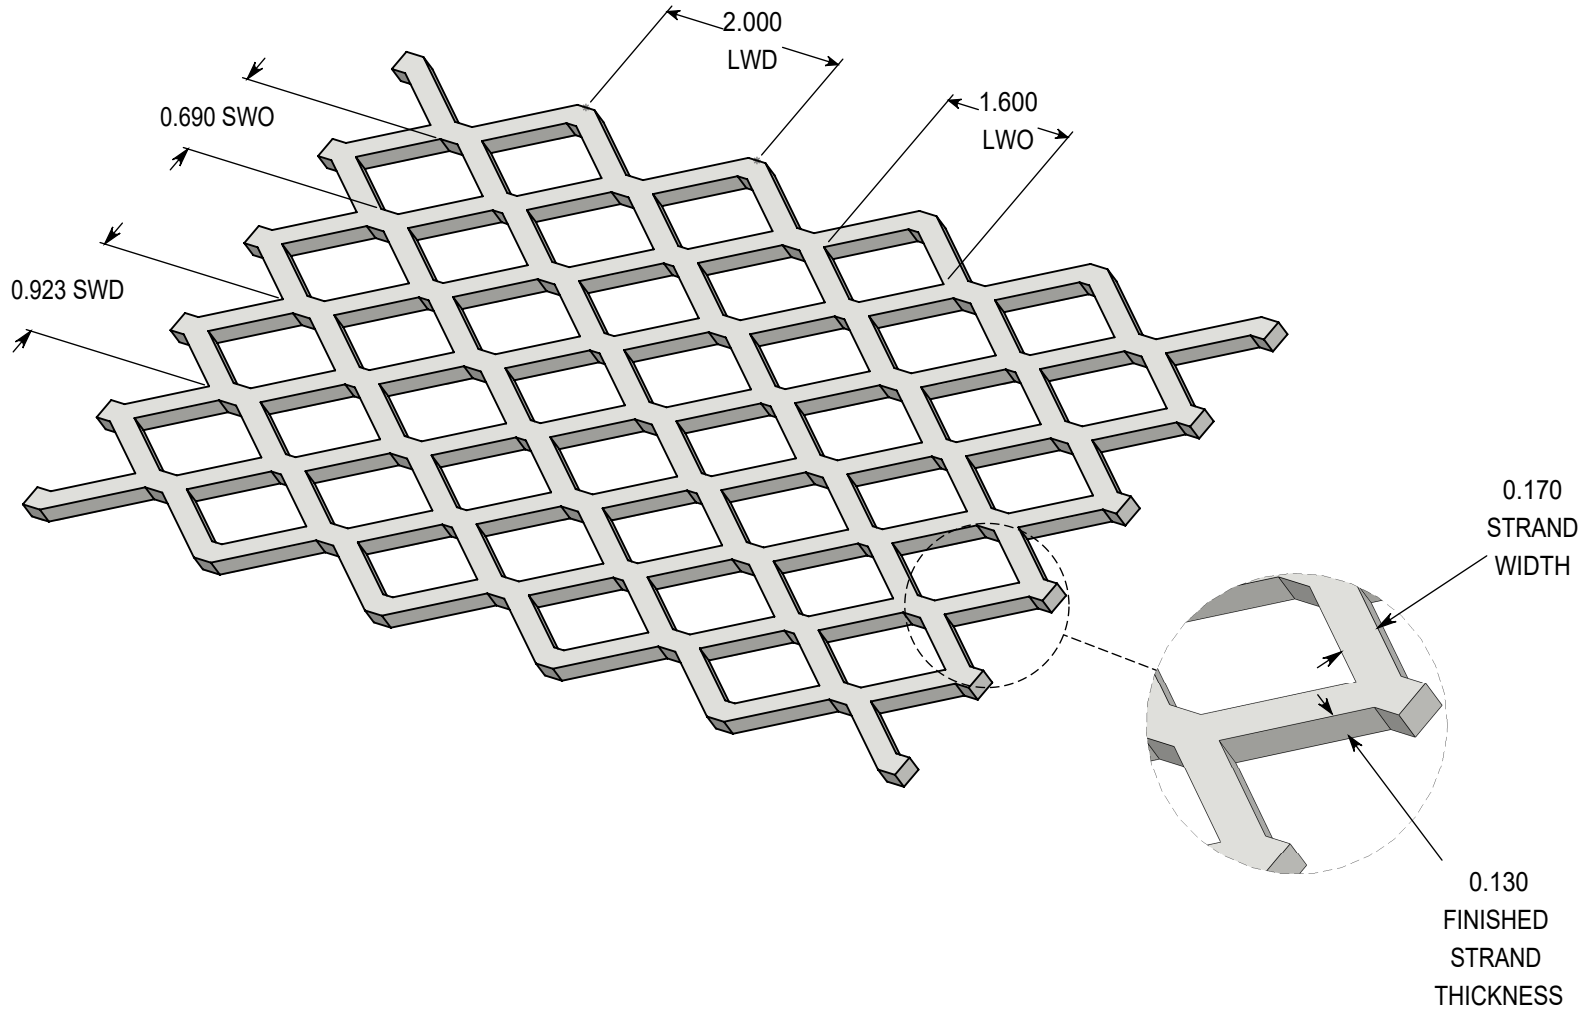

MONTREAL

440 Rue Stinson
Saint Laurent, QC
Canada H4N 2E9
TF: 855.325.3826

DRAWING NOT TO SCALE

www accuratescreen.ca

NOTE: ALL DRAWINGS ARE THE PROPERTY OF ACCURATE SCREEN LTD./1238229 ALBERTA INC.