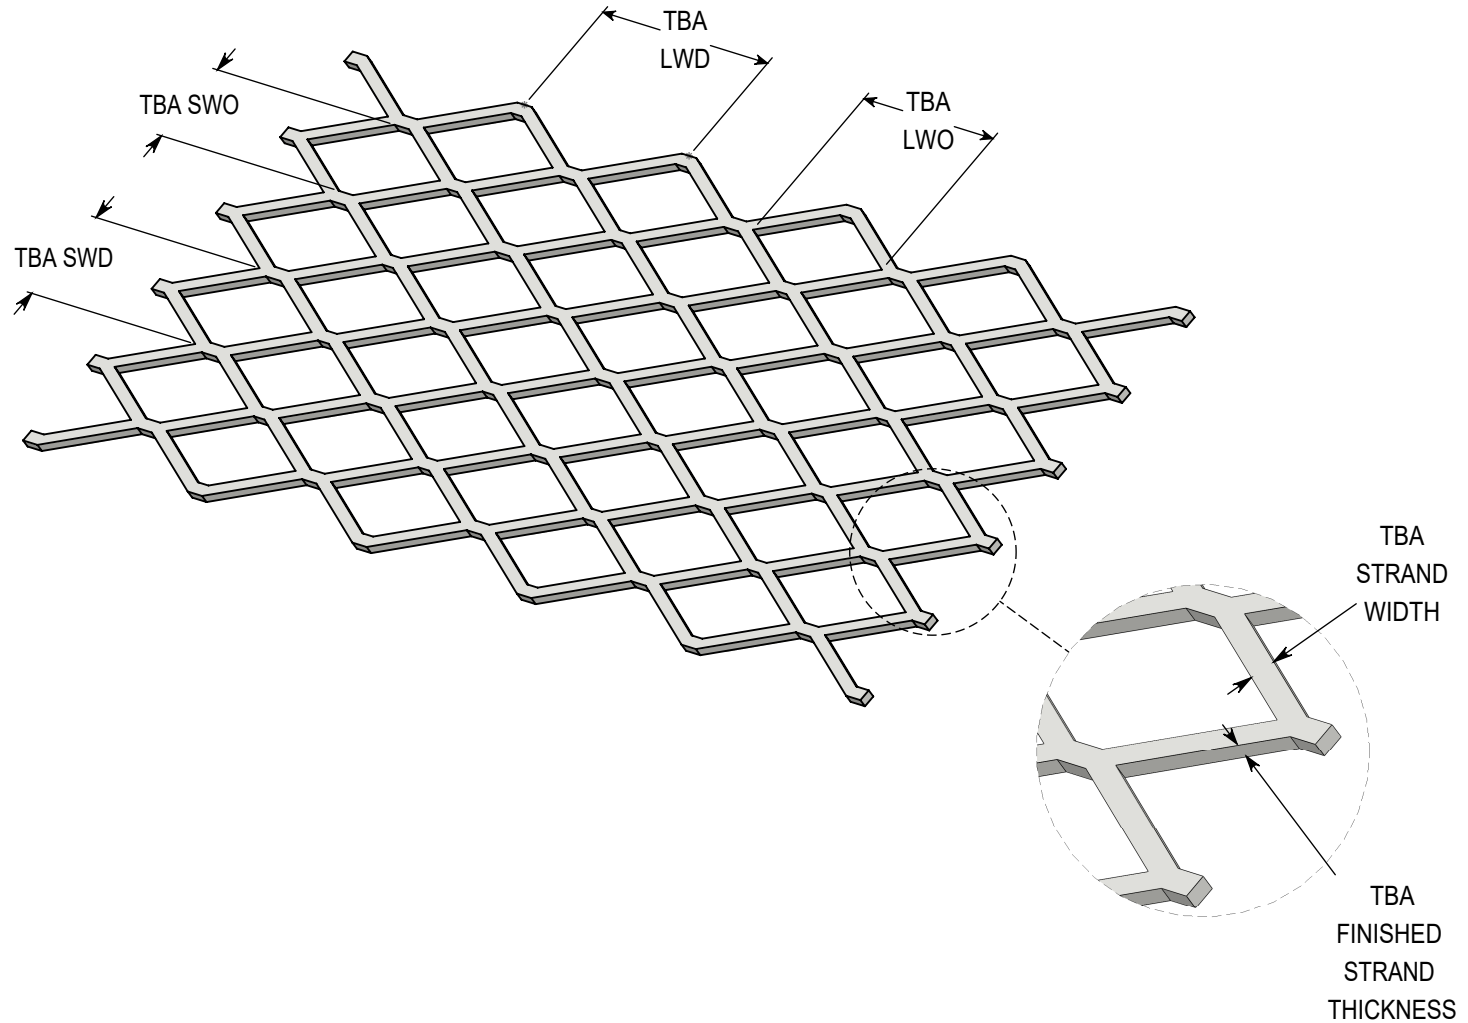

TORONTO

#5-5655 Kennedy Rd
Mississauga, ON
Canada L4Z 3E1
TF: 877.564.3381

MONTREAL

440 Rue Stinson
Saint Laurent, QC
Canada H4N 2E9
TF: 855.325.3826

www accuratescreen.ca

SECURITY MESH - FLAT

3/4" - #13 - CARBON STEEL