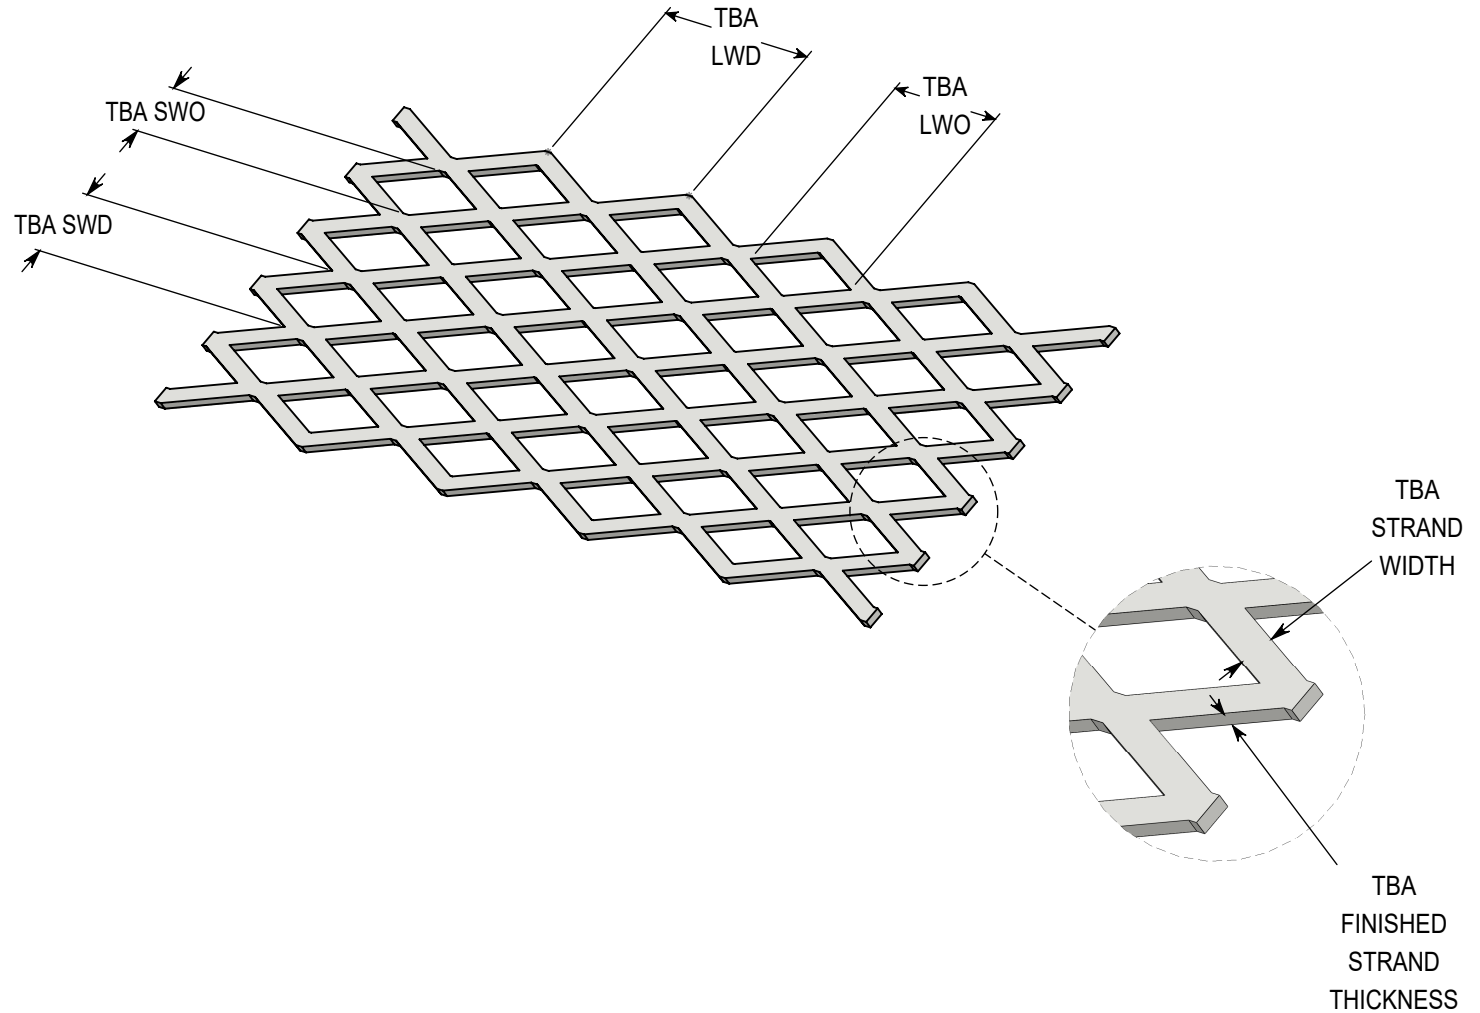

# EXPANDED METAL - FLAT

1/2" - #18 - 304 STAINLESS STEEL

**\*DRAWING NOT TO SCALE\***

NOTE: ALL DRAWINGS ARE THE PROPERTY OF ACCURATE SCREEN LTD./1238229 ALBERTA INC.