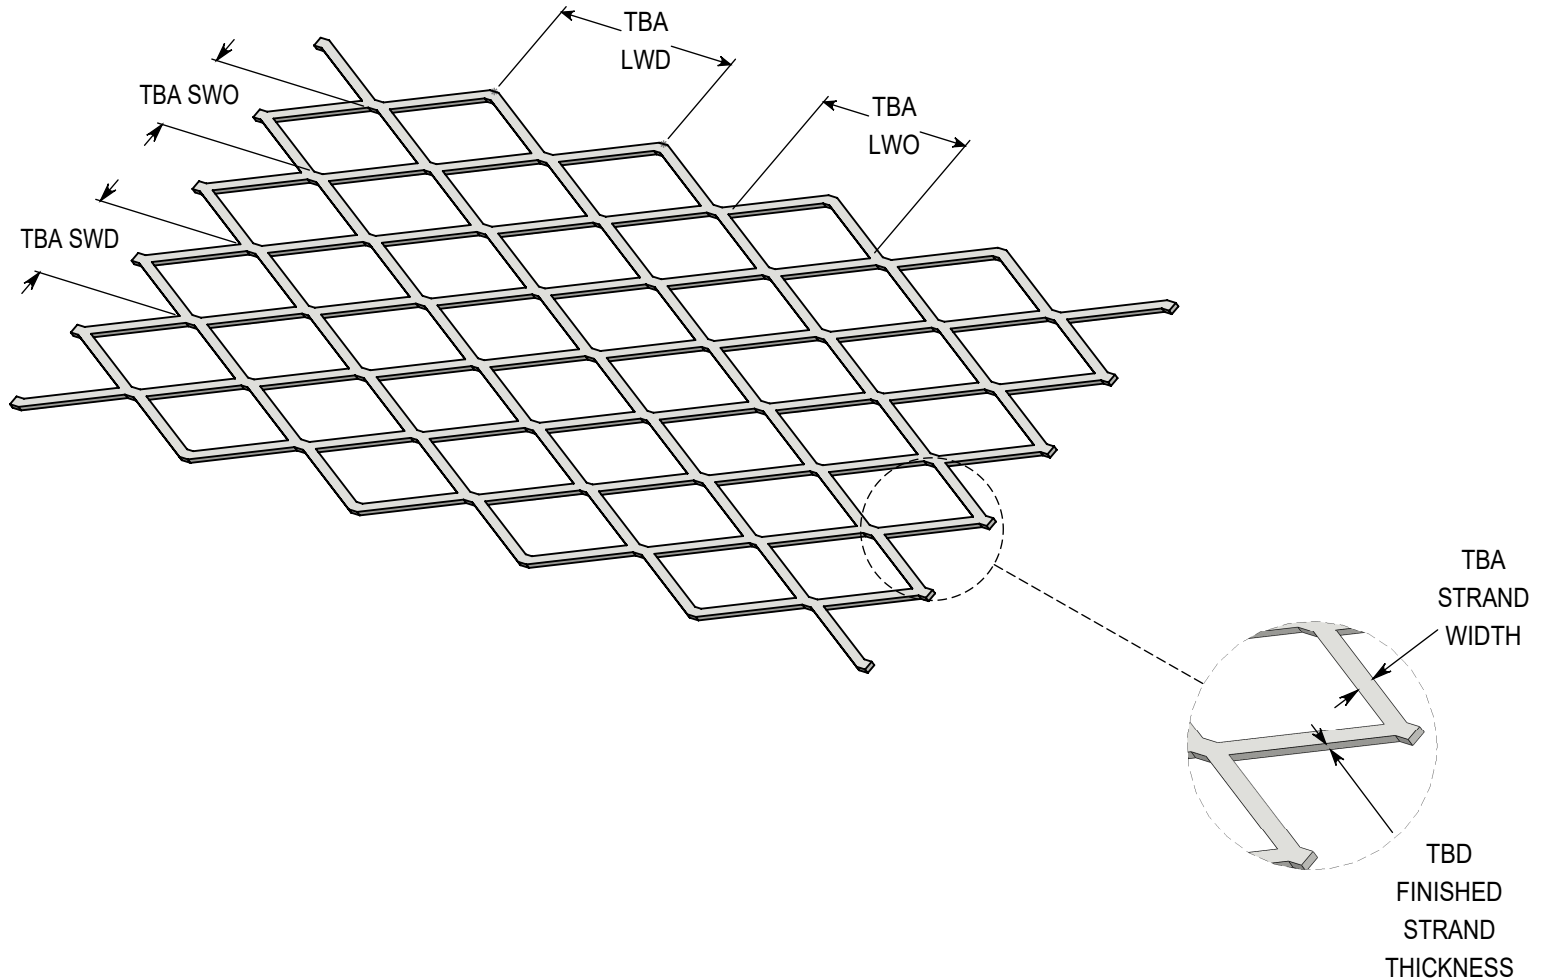

# EXPANDED METAL - FLAT

1" - #16 - CARBON STEEL

**\*DRAWING NOT TO SCALE\***

NOTE: ALL DRAWINGS ARE THE PROPERTY OF ACCURATE SCREEN LTD./1238229 ALBERTA INC.