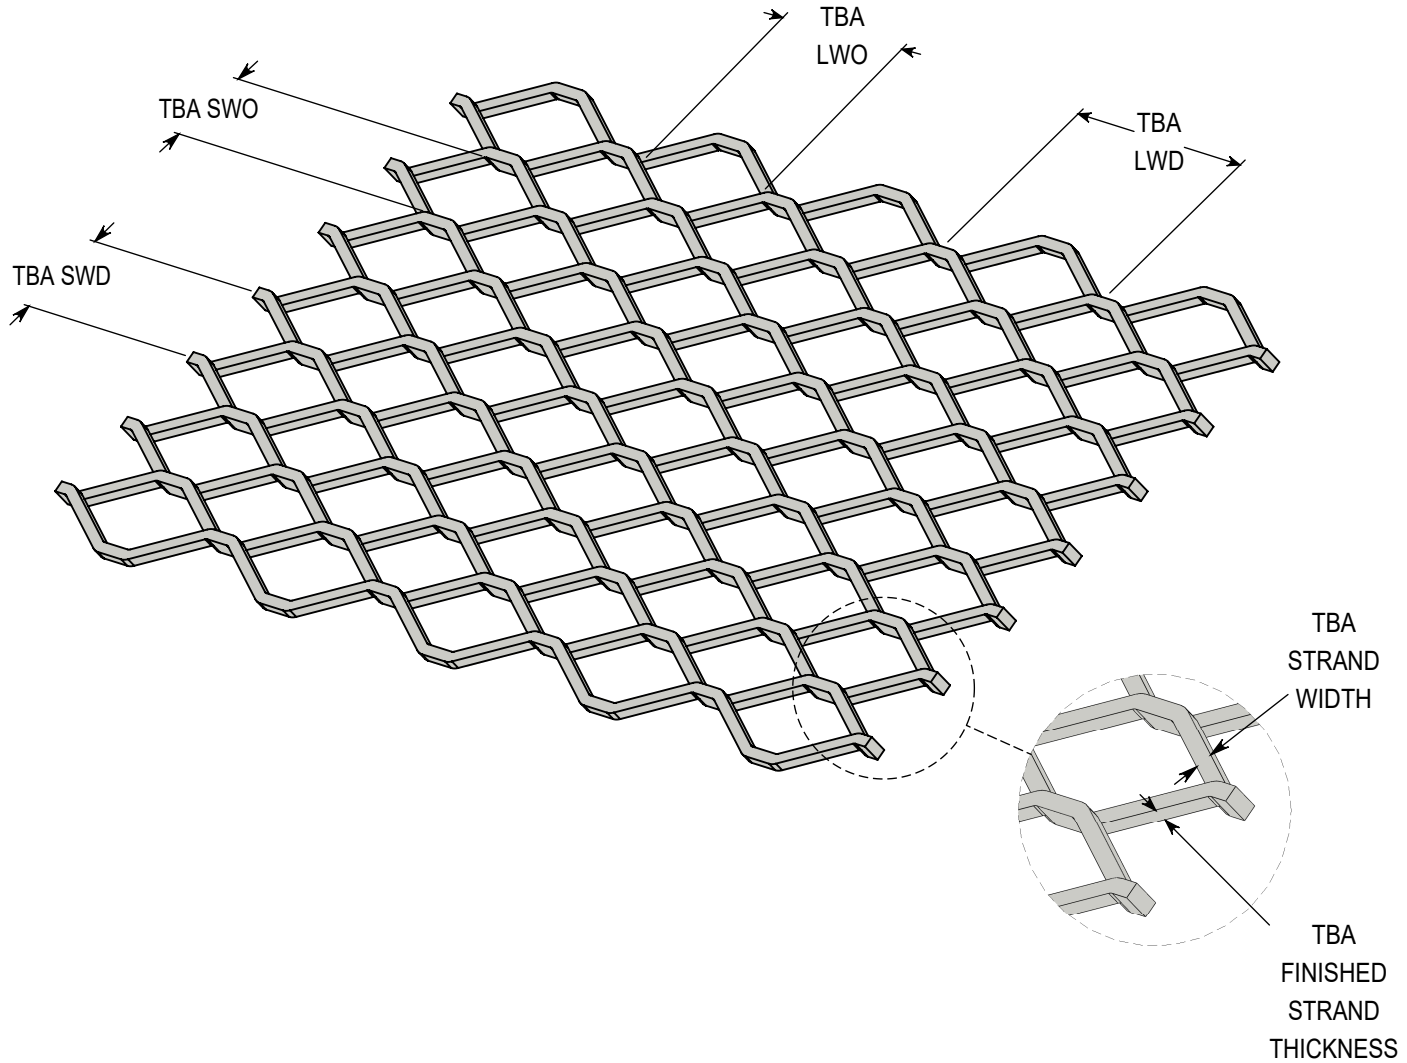

ACCURATE
SCREEN & GRATING

EXPANDED METAL - RAISED

3/4" - #13 - CARBON STEEL

VANCOUVER

19082-28th Avenue
Surrey, BC
Canada V3S 6M3
TF: 877.687.3488

CALGARY

7571-57th Street SE
Calgary, AB
Canada T2C 5M2
TF: 877.857.0323

DRAWING NOT TO SCALE