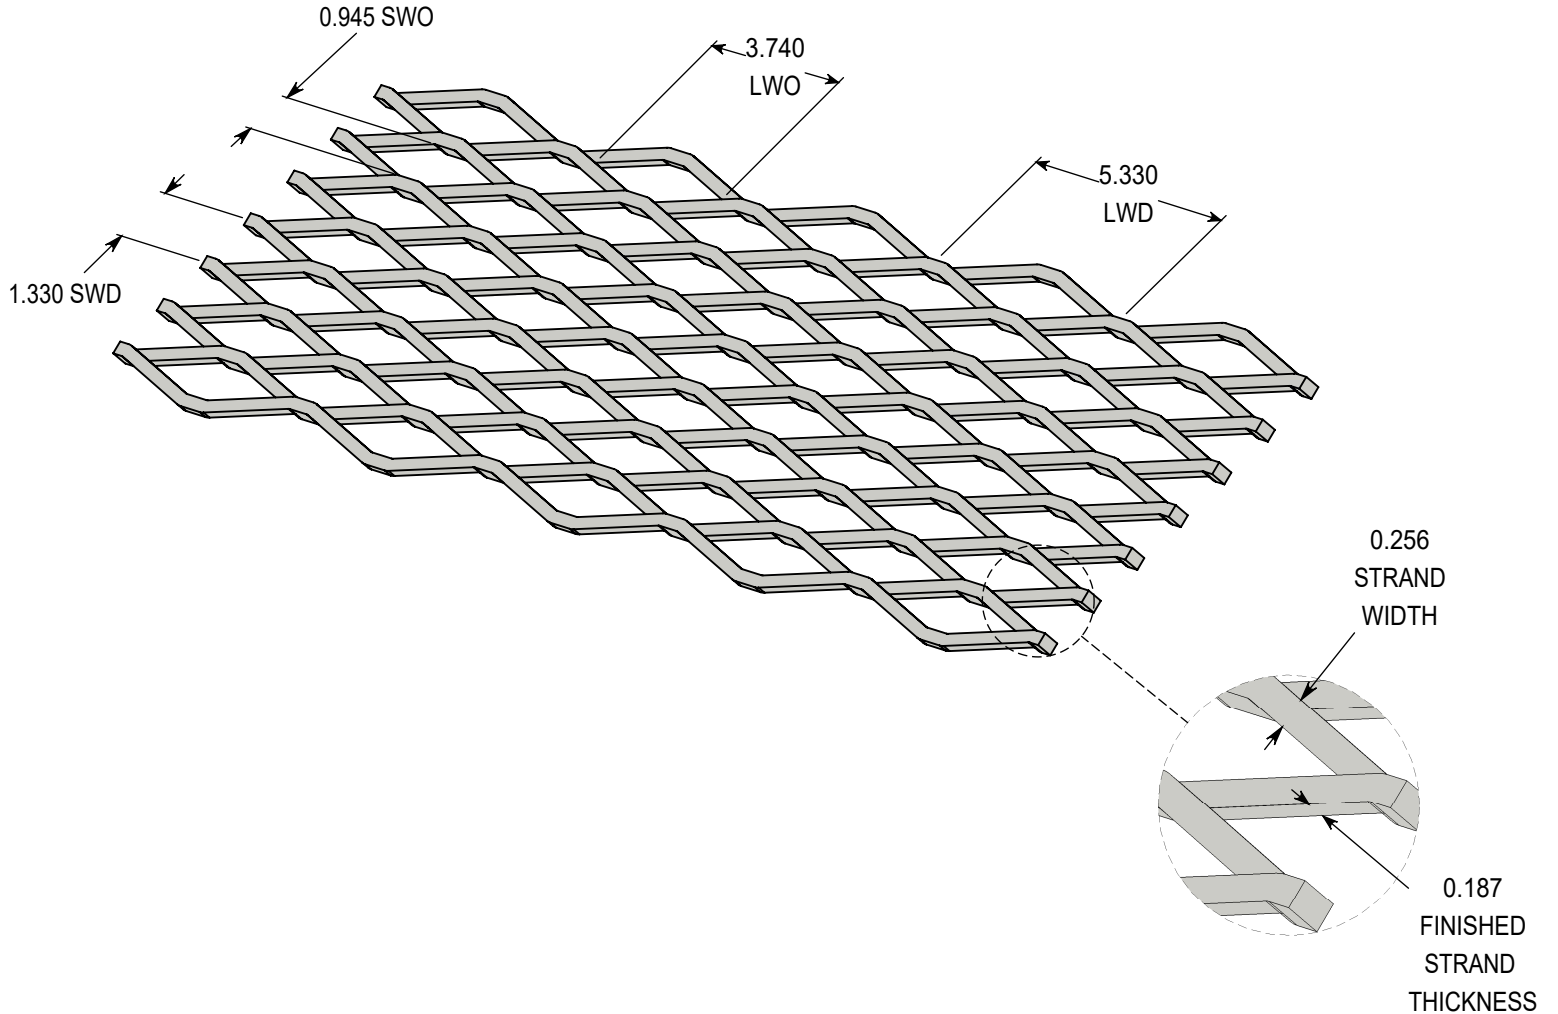

ACCURATE
SCREEN & GRATING

EXPANDED GRATING

3.0 LBS. CARBON STEEL

VANCOUVER

19082-28th Avenue
Surrey, BC
Canada V3S 6M3
TF: 877.687.3488

CALGARY

7571-57th Street SE
Calgary, AB
Canada T2C 5M2
TF: 877.857.0323

DRAWING NOT TO SCALE