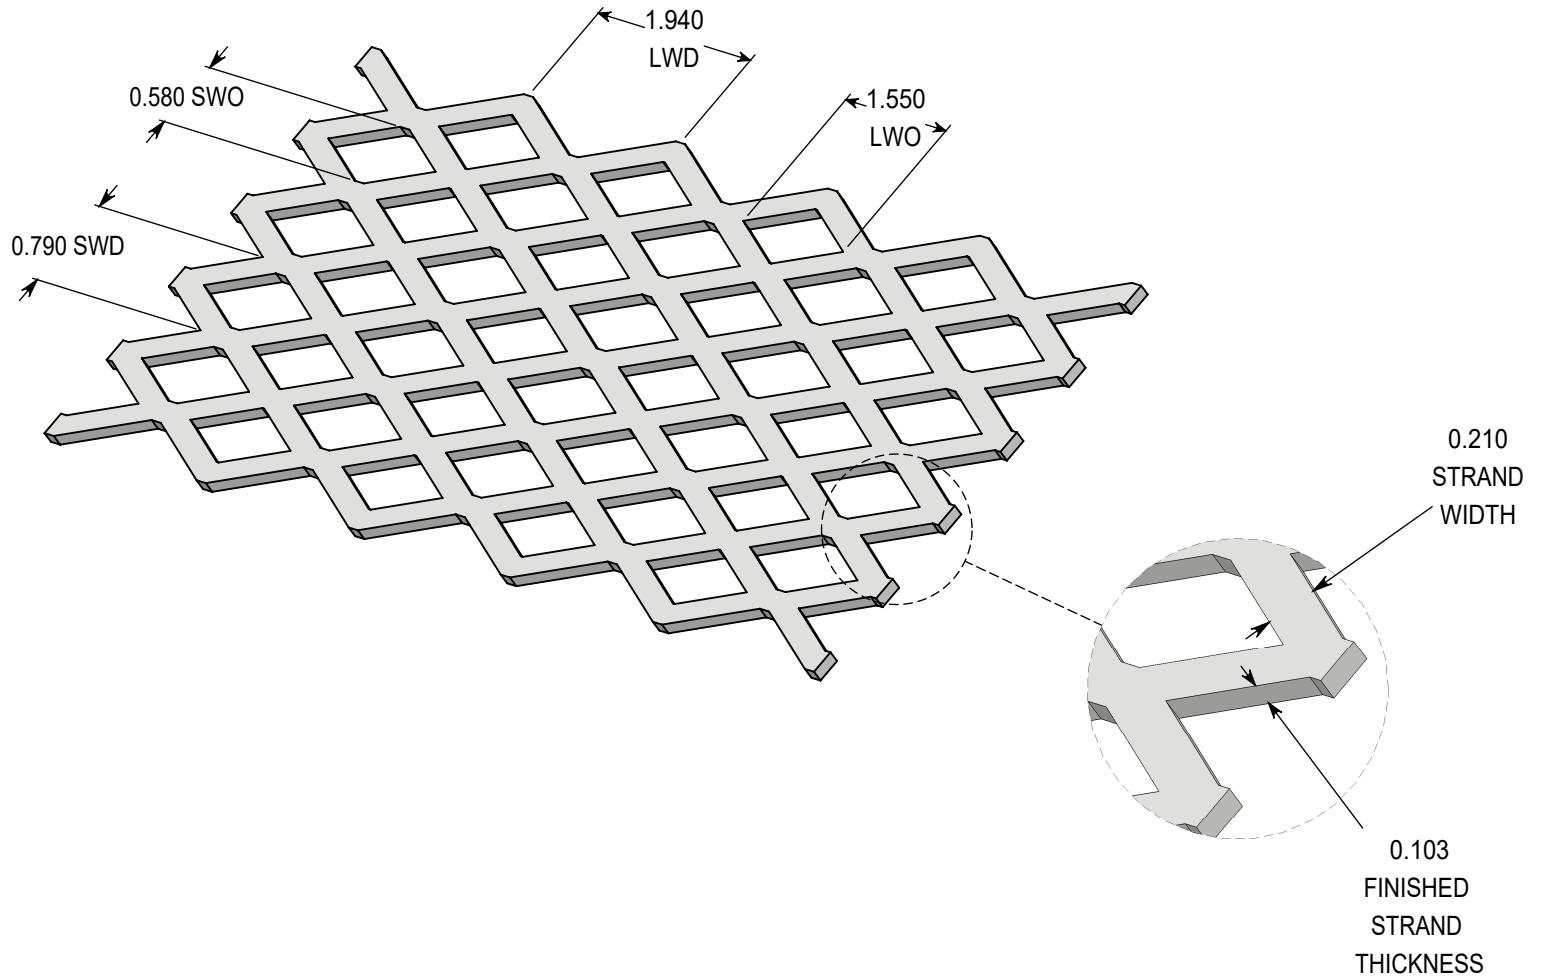

MONTREAL

440 Rue Stinson
Saint Laurent, QC
Canada H4N 2E9
TF: 855.325.3826

DRAWING NOT TO SCALE

www accuratescreen.ca

NOTE: ALL DRAWINGS ARE THE PROPERTY OF ACCURATE SCREEN LTD./1238229 ALBERTA INC.