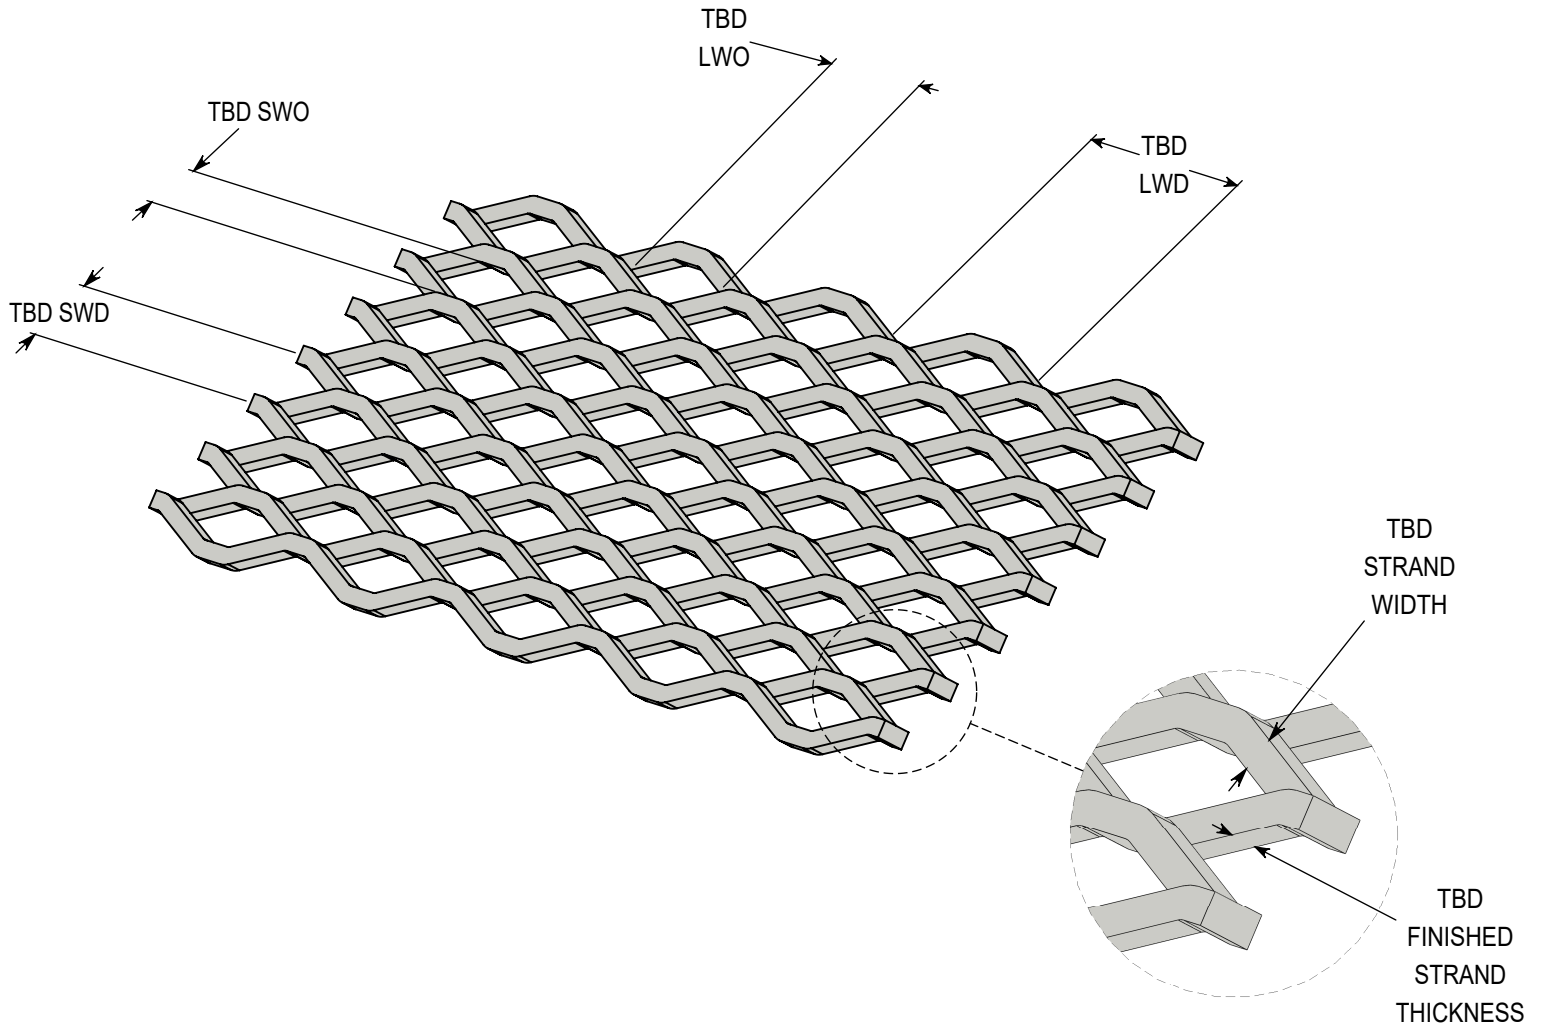

MONTREAL

440 Rue Stinson
Saint Laurent, QC
Canada H4N 2E9
TF: 855.325.3826

DRAWING NOT TO SCALE

www accuratescreen.ca

NOTE: ALL DRAWINGS ARE THE PROPERTY OF ACCURATE SCREEN LTD./1238229 ALBERTA INC.