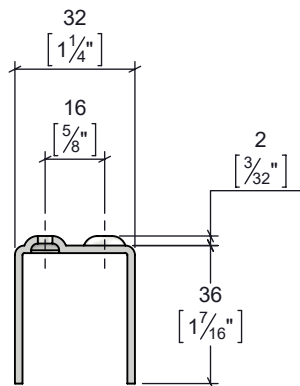

TORONTO

#5-5655 Kennedy Rd
Mississauga, ON
Canada L4Z 3E1
TF: 877.564.3381

MONTREAL

440 Rue Stinson
Saint Laurent, QC
Canada H4N 2E9
TF: 855.325.3826

www accuratescreen.ca

LADDER RUNG

1-1/4" X 1-7/16" - 2 HOLE