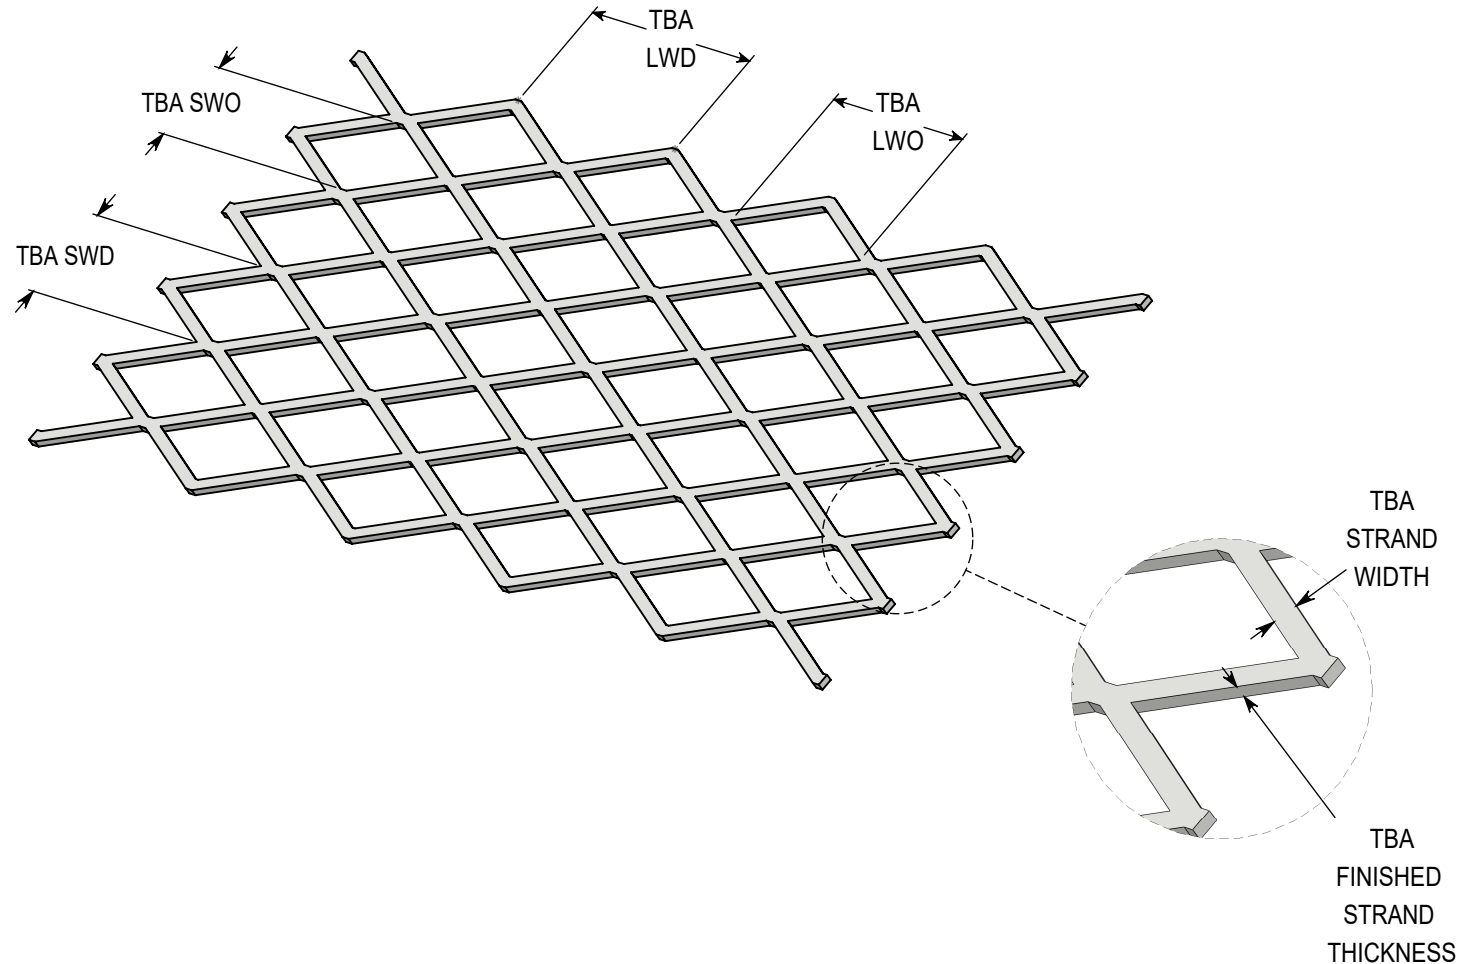

MONTREAL

440 Rue Stinson
Saint Laurent, QC
Canada H4N 2E9
TF: 855.325.3826

DRAWING NOT TO SCALE

www accuratescreen.ca

NOTE: ALL DRAWINGS ARE THE PROPERTY OF ACCURATE SCREEN LTD./1238229 ALBERTA INC.