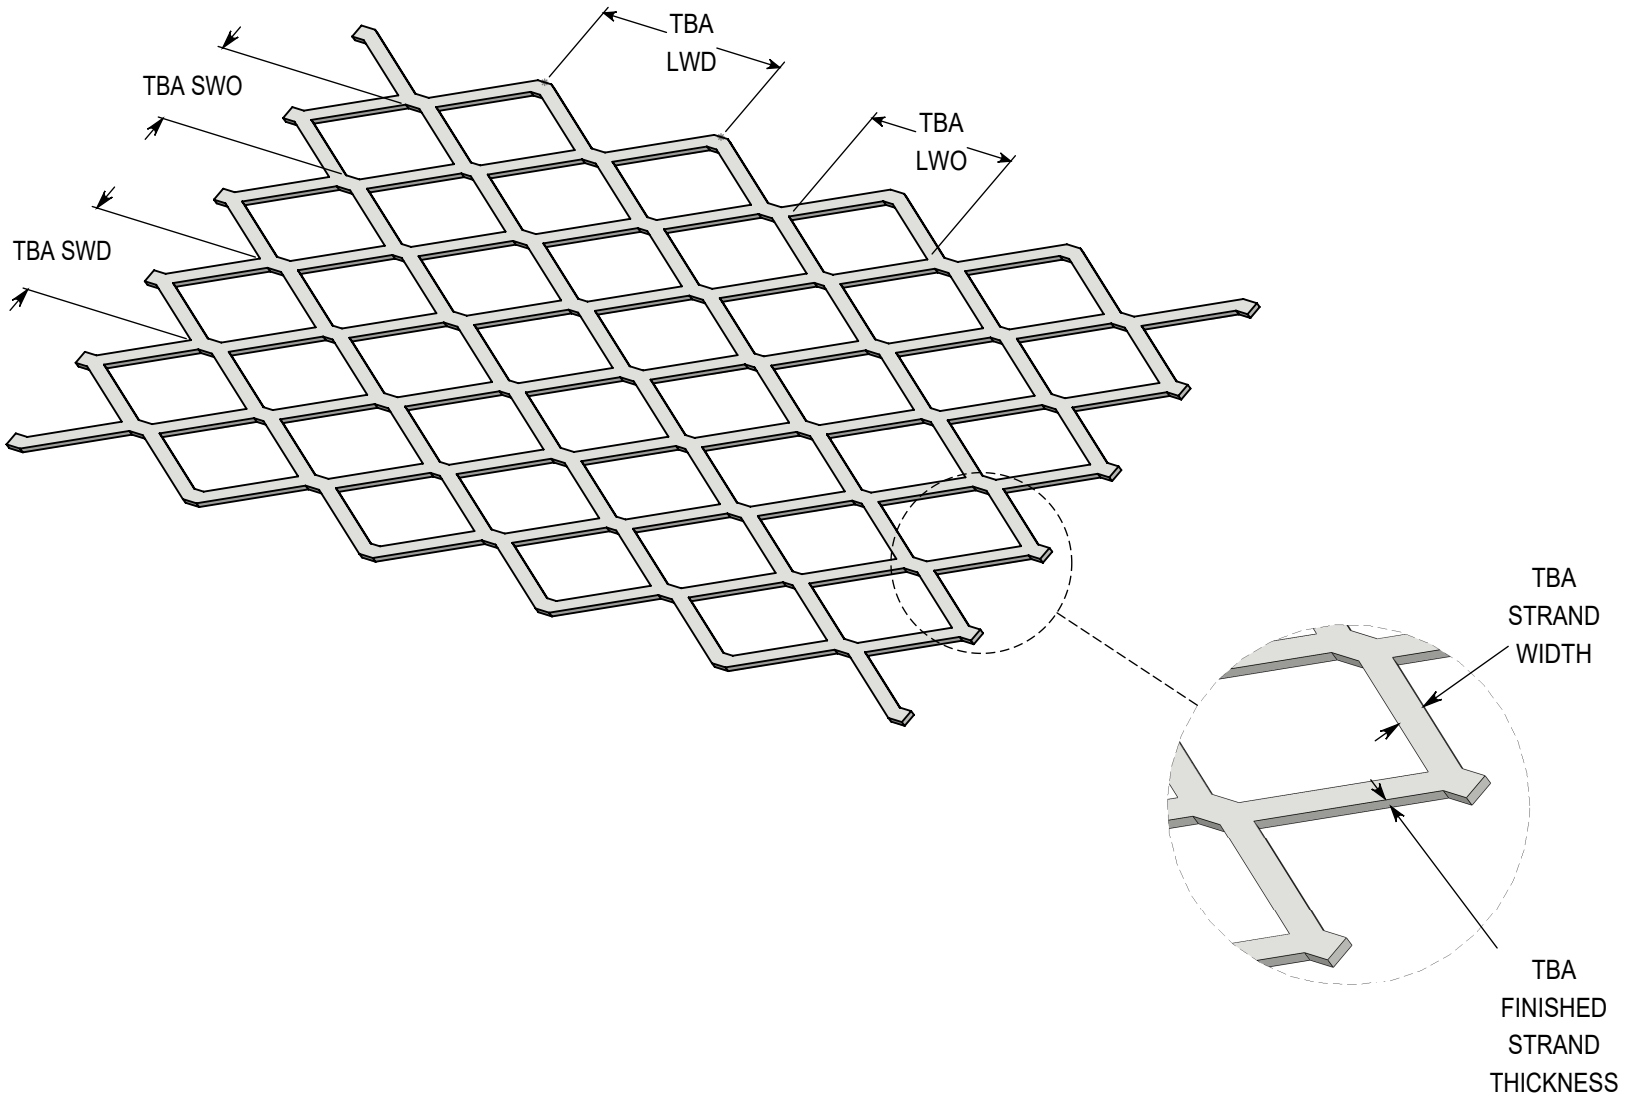

MONTREAL

440 Rue Stinson
Saint Laurent, QC
Canada H4N 2E9
TF: 855.325.3826

DRAWING NOT TO SCALE

www accuratescreen.ca

NOTE: ALL DRAWINGS ARE THE PROPERTY OF ACCURATE SCREEN LTD./1238229 ALBERTA INC.