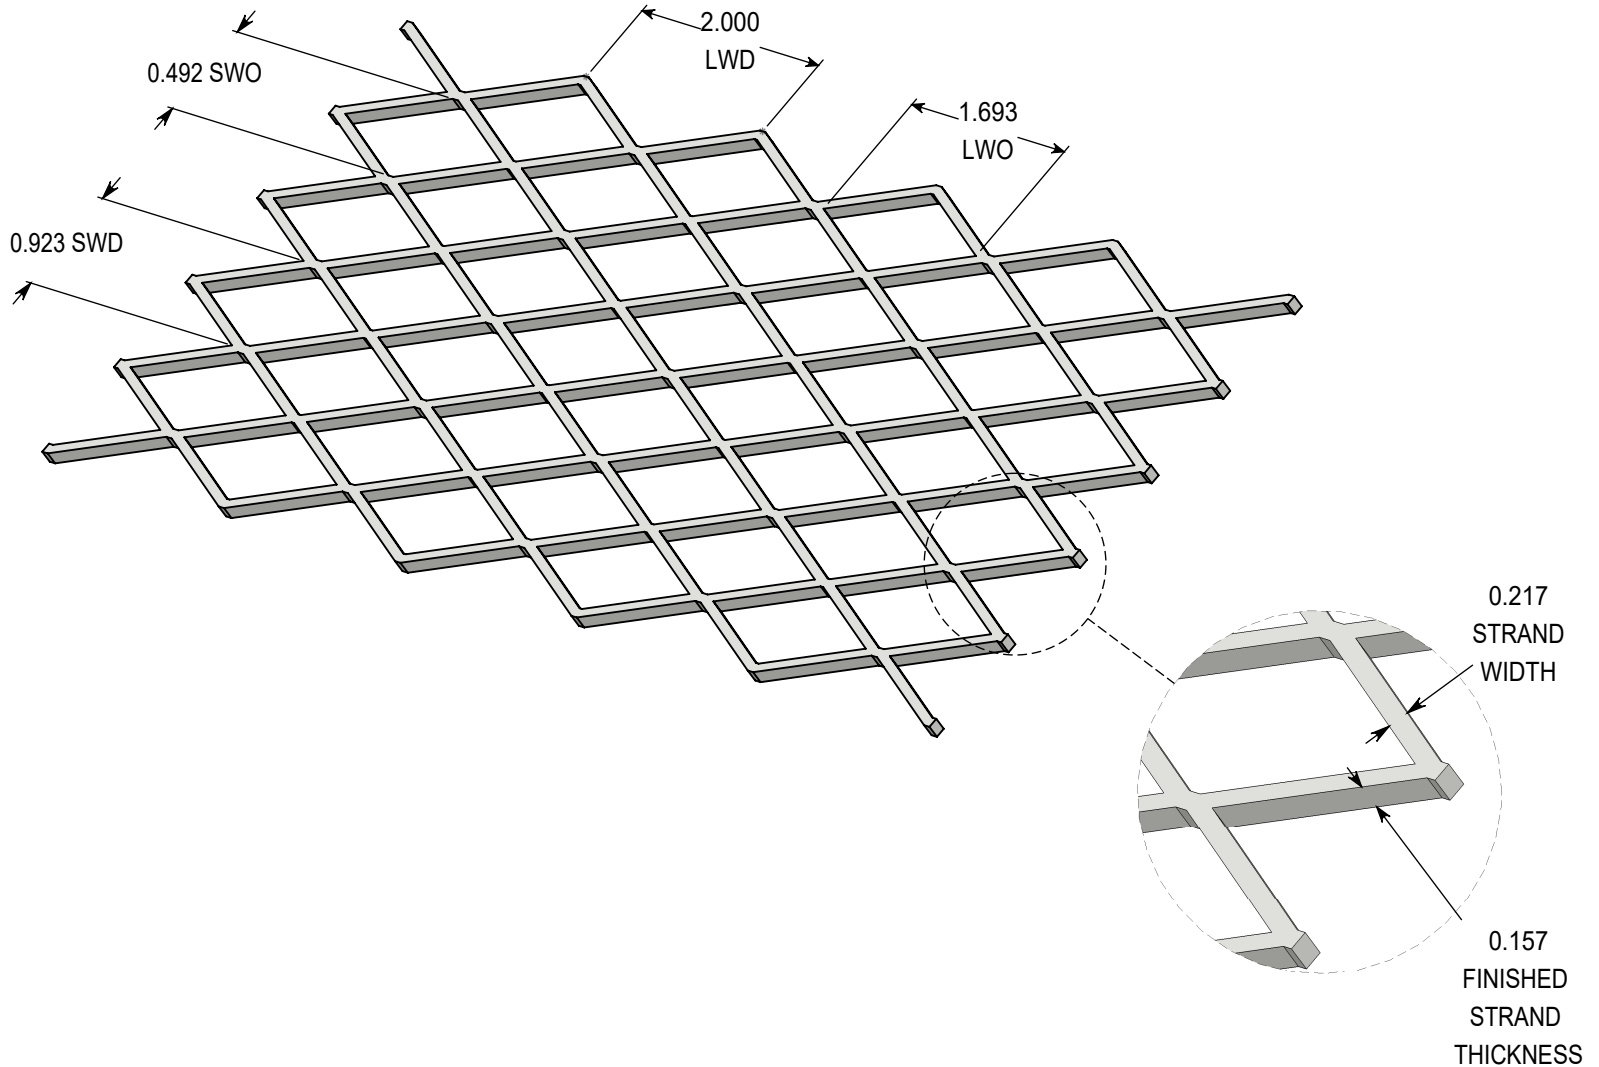

# EXPANDED METAL - FLAT

3/4" - 0.188 - ALUMINUM

**\*DRAWING NOT TO SCALE\***

NOTE: ALL DRAWINGS ARE THE PROPERTY OF ACCURATE SCREEN LTD./1238229 ALBERTA INC.