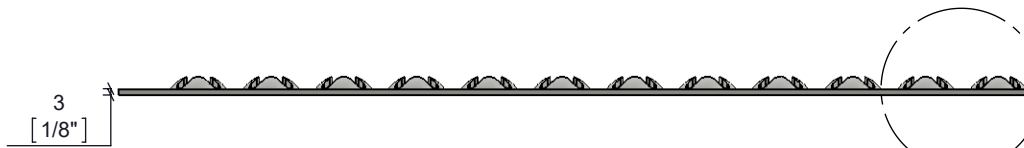

MONTREAL

440 Rue Stinson
Saint Laurent, QC
Canada H4N 2E9
TF: 855.325.3826

DETAIL A