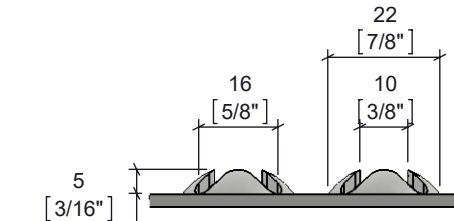

MONTREAL

440 Rue Stinson
Saint Laurent, QC
Canada H4N 2E9
TF: 855.325.3826

DETAIL A