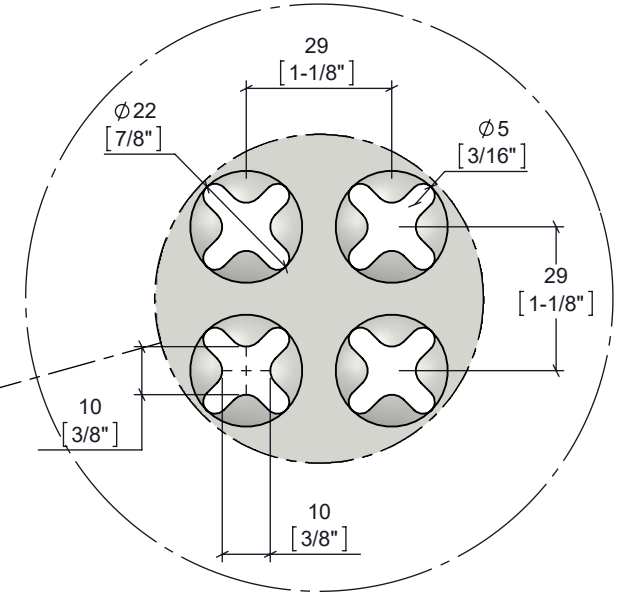

MONTREAL

440 Rue Stinson
Saint Laurent, QC
Canada H4N 2E9
TF: 855.325.3826

DETAIL A