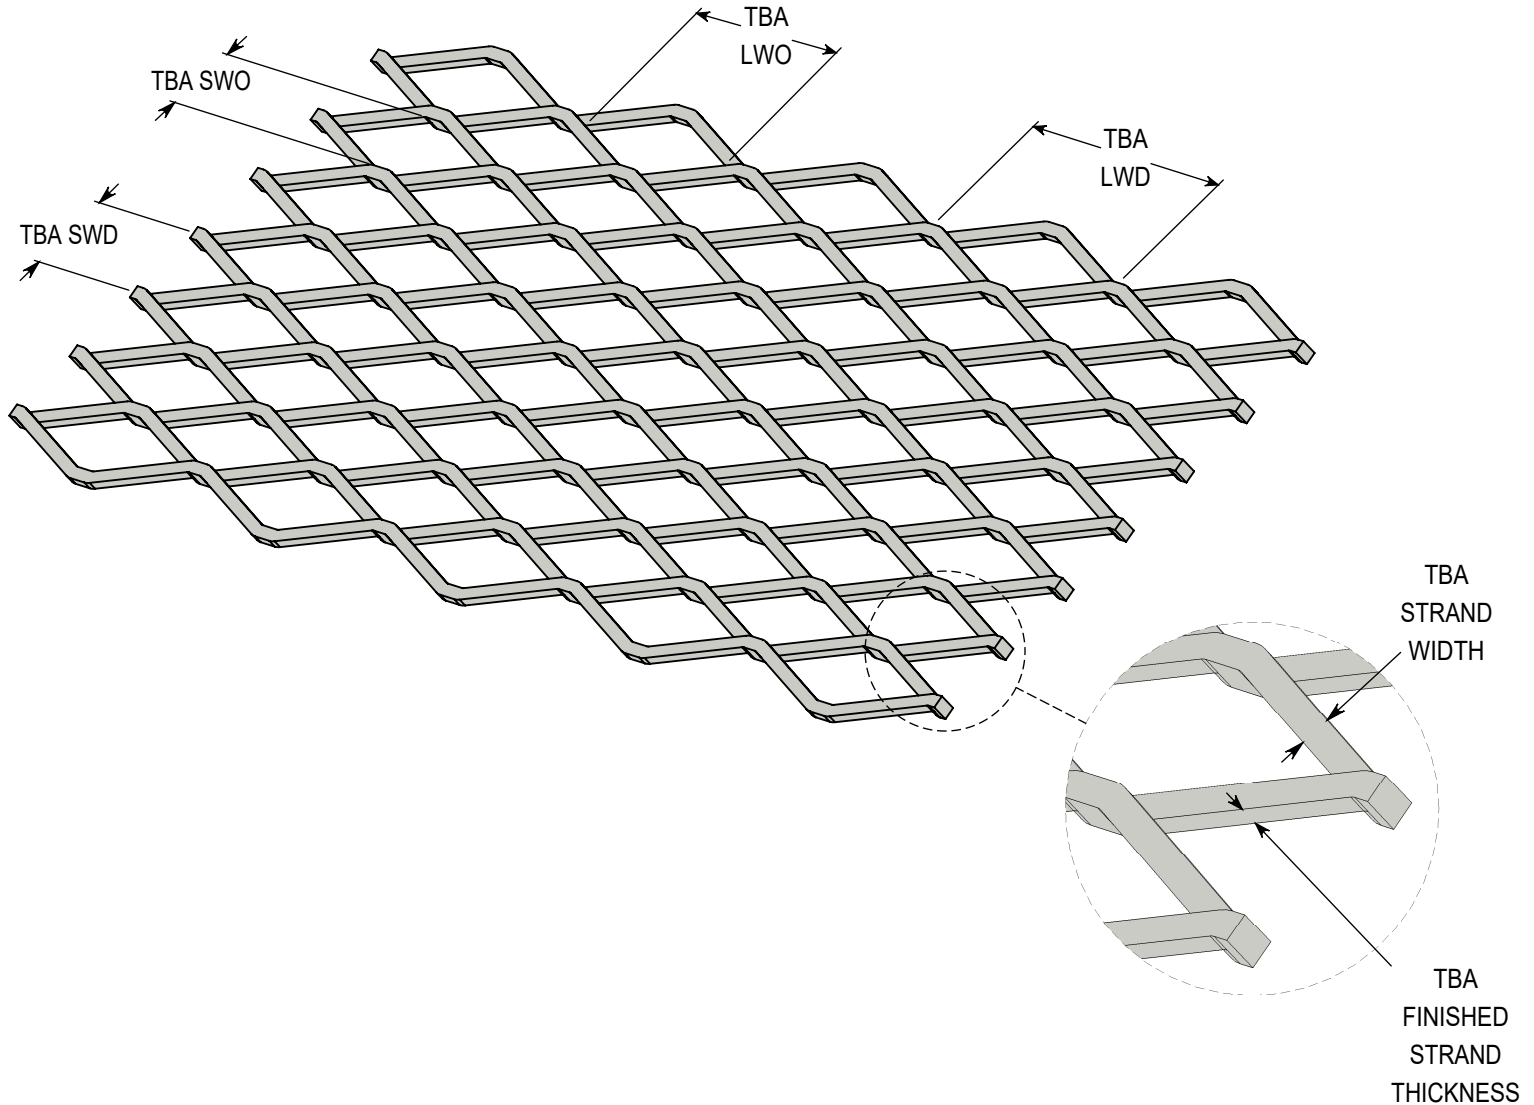

MONTREAL

440 Rue Stinson
Saint Laurent, QC
Canada H4N 2E9
TF: 855.325.3826

DRAWING NOT TO SCALE

www accuratescreen.ca

NOTE: ALL DRAWINGS ARE THE PROPERTY OF ACCURATE SCREEN LTD./1238229 ALBERTA INC.