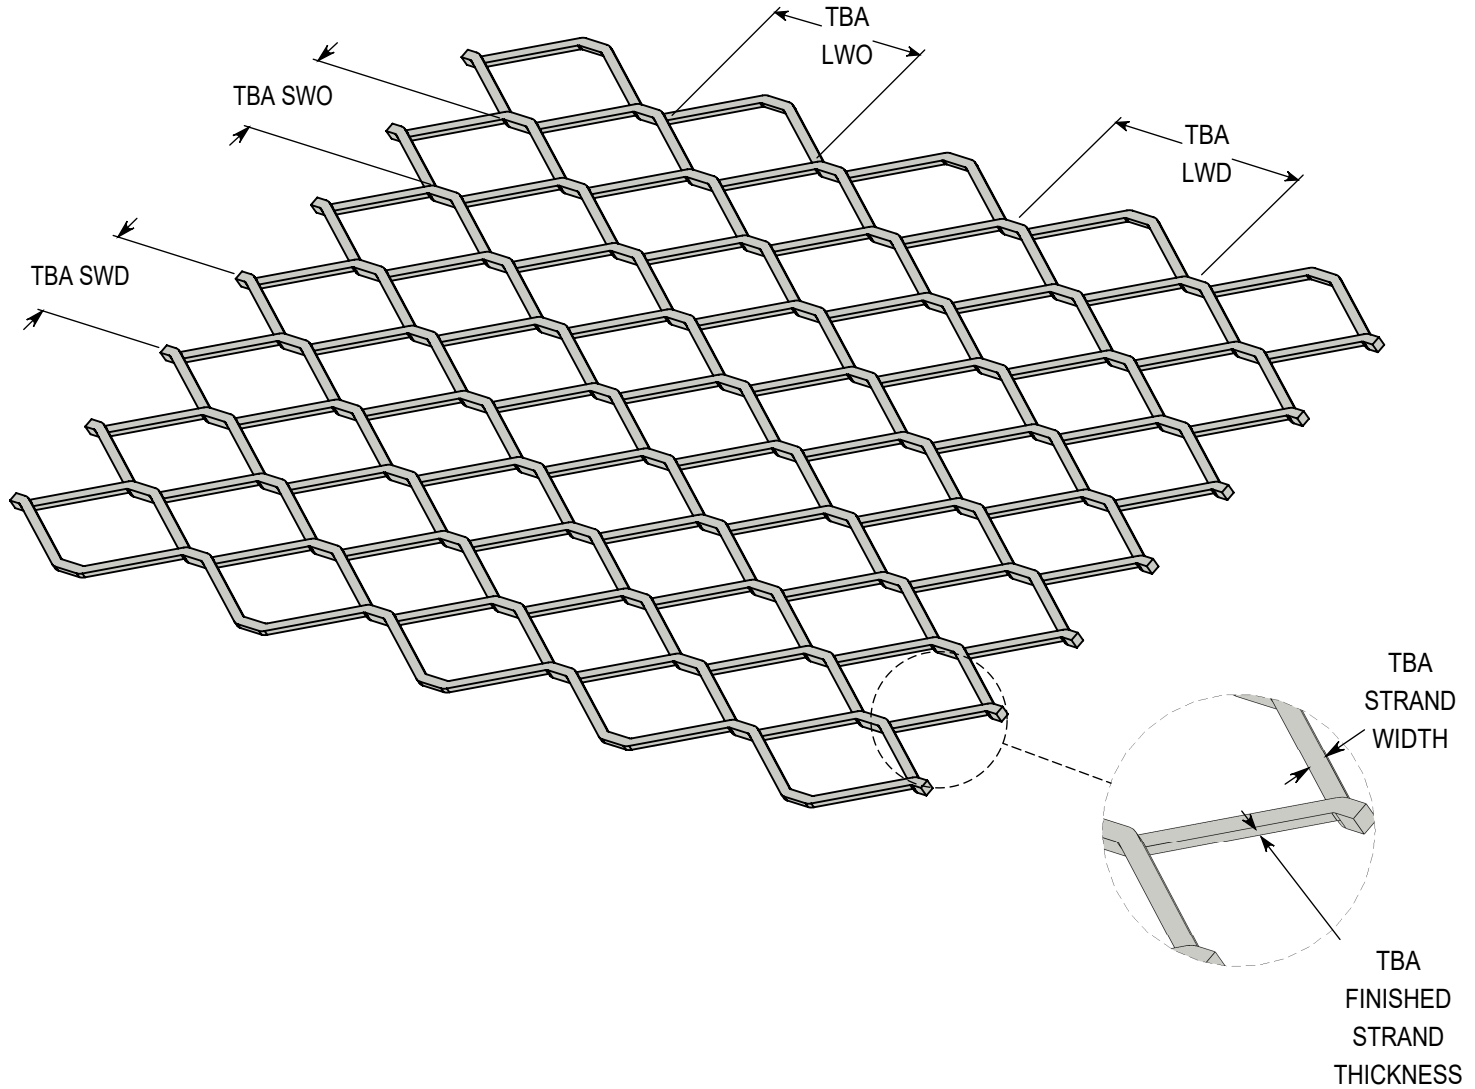

ACCURATE
SCREEN & GRATING

EXPANDED METAL - RAISED

1-1/2" - #16 - CARBON STEEL

DRAWING NOT TO SCALE

NOTE: ALL DRAWINGS ARE THE PROPERTY OF ACCURATE SCREEN LTD./1238229 ALBERTA INC.

VANCOUVER

19082-28th Avenue
Surrey, BC
Canada V3S 6M3
TF: 877.687.3488