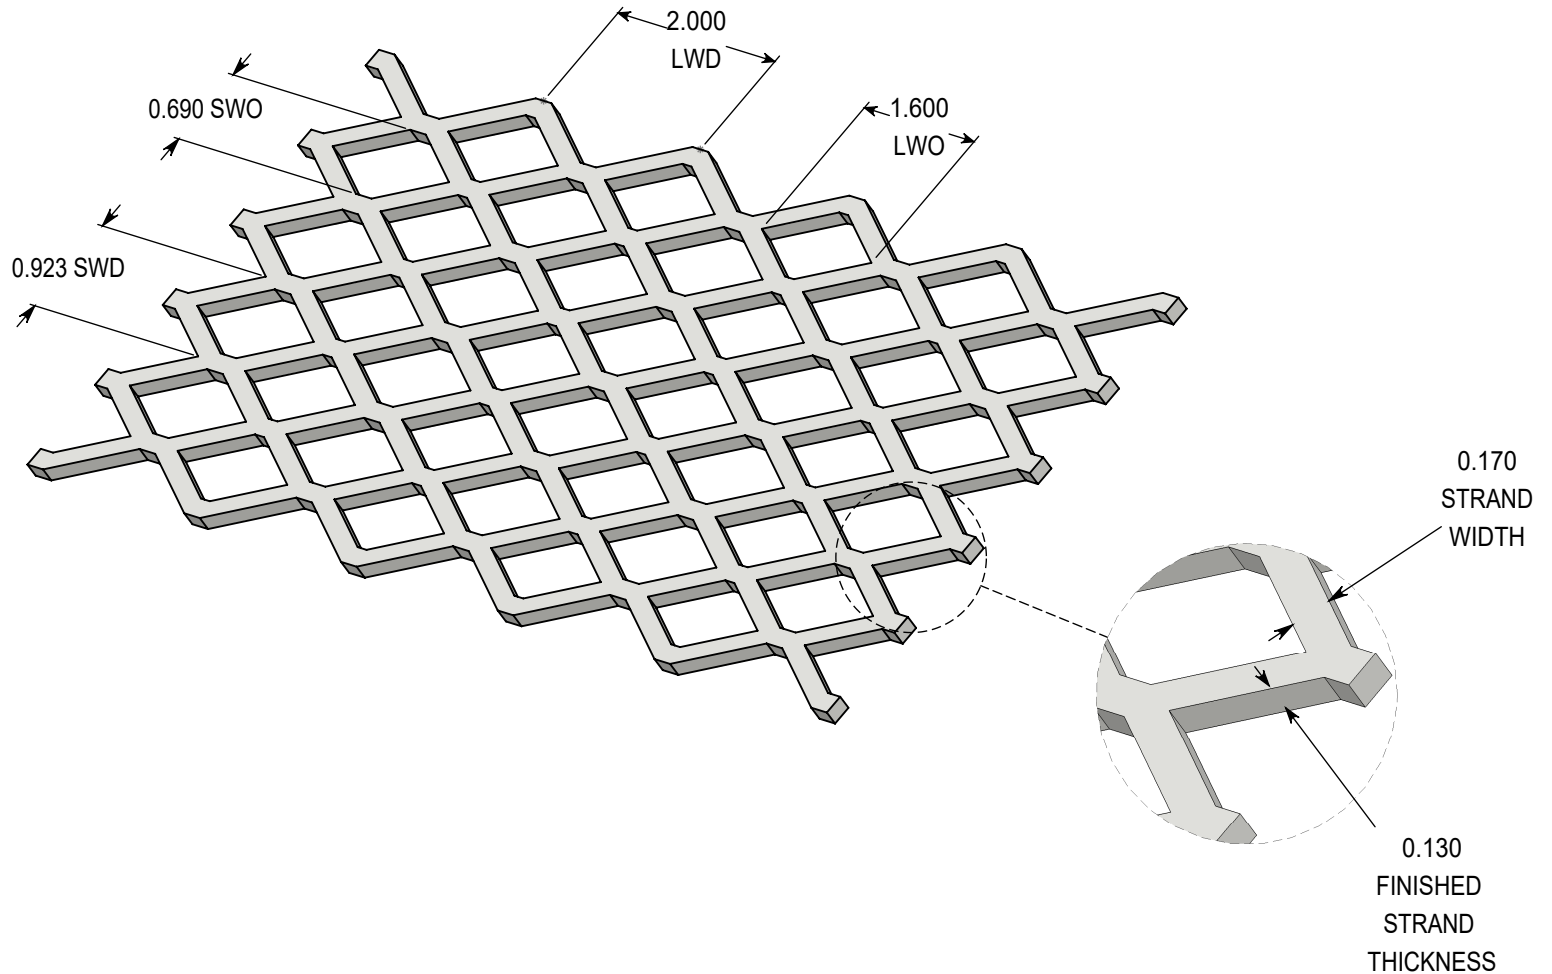

MONTREAL

440 Rue Stinson
Saint Laurent, QC
Canada H4N 2E9
TF: 855.325.3826

DRAWING NOT TO SCALE

www accuratescreen.ca

NOTE: ALL DRAWINGS ARE THE PROPERTY OF ACCURATE SCREEN LTD./1238229 ALBERTA INC.