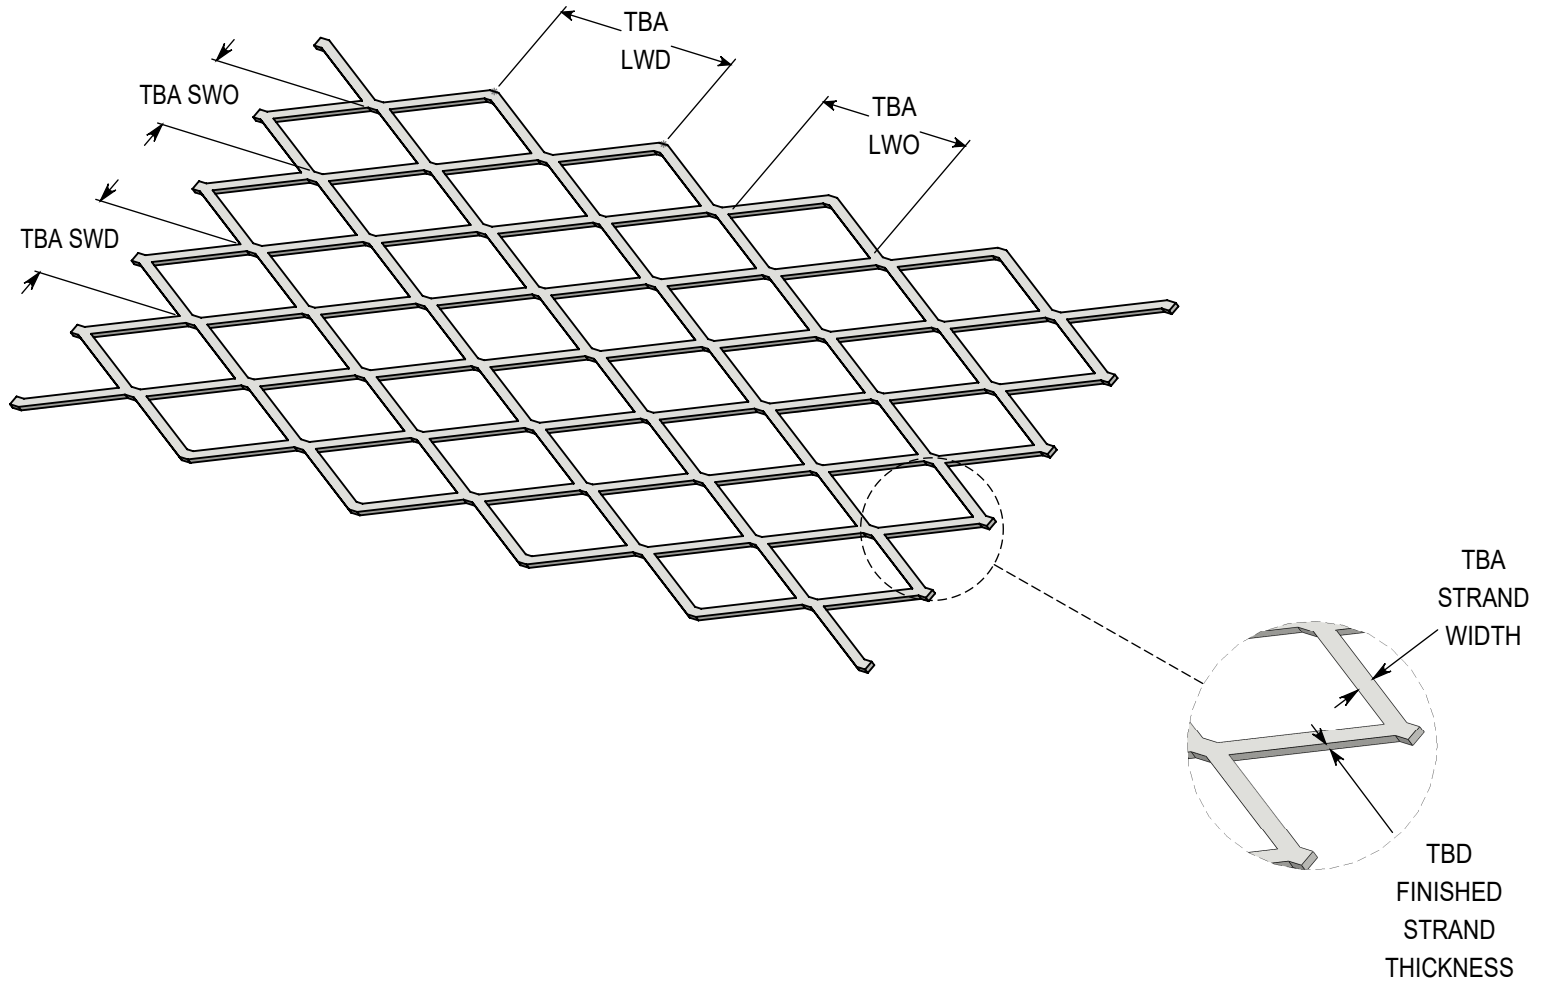

TORONTO

#5-5655 Kennedy Rd
Mississauga, ON
Canada L4Z 3E1
TF: 877.564.3381

MONTREAL

440 Rue Stinson
Saint Laurent, QC
Canada H4N 2E9
TF: 855.325.3826

www accuratescreen.ca

SECURITY MESH - FLAT

1" - #16 - CARBON STEEL