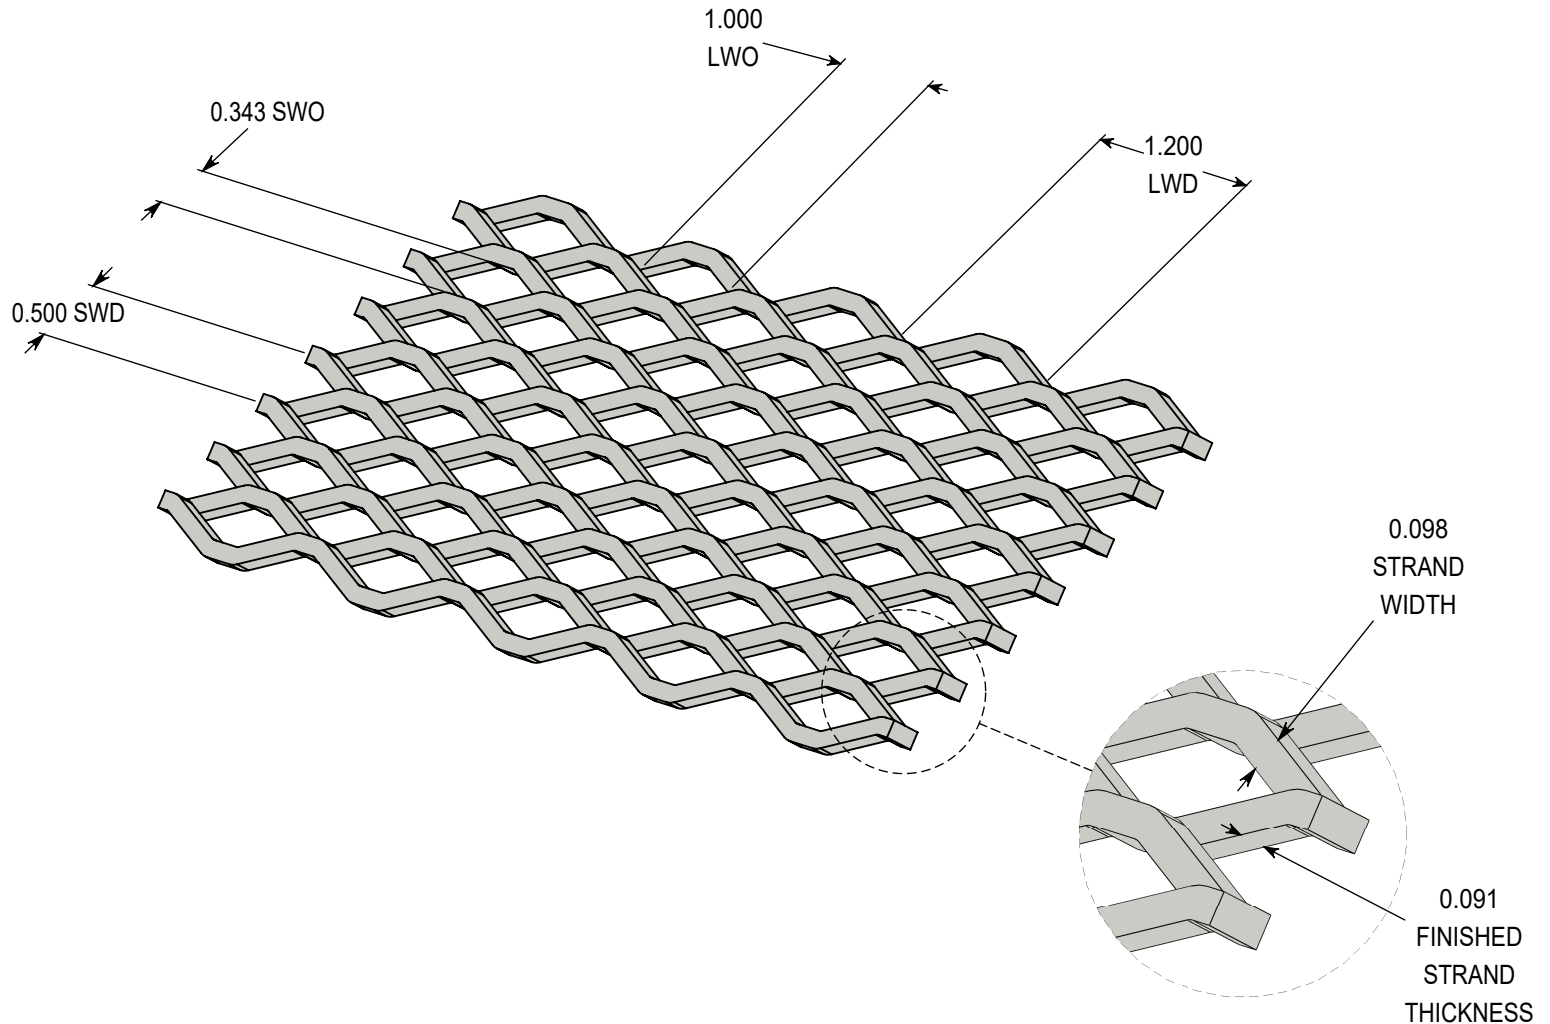

# EXPANDED METAL - RAISED

1/2" - #13 - CARBON STEEL

**\*DRAWING NOT TO SCALE\***

NOTE: ALL DRAWINGS ARE THE PROPERTY OF ACCURATE SCREEN LTD./1238229 ALBERTA INC.