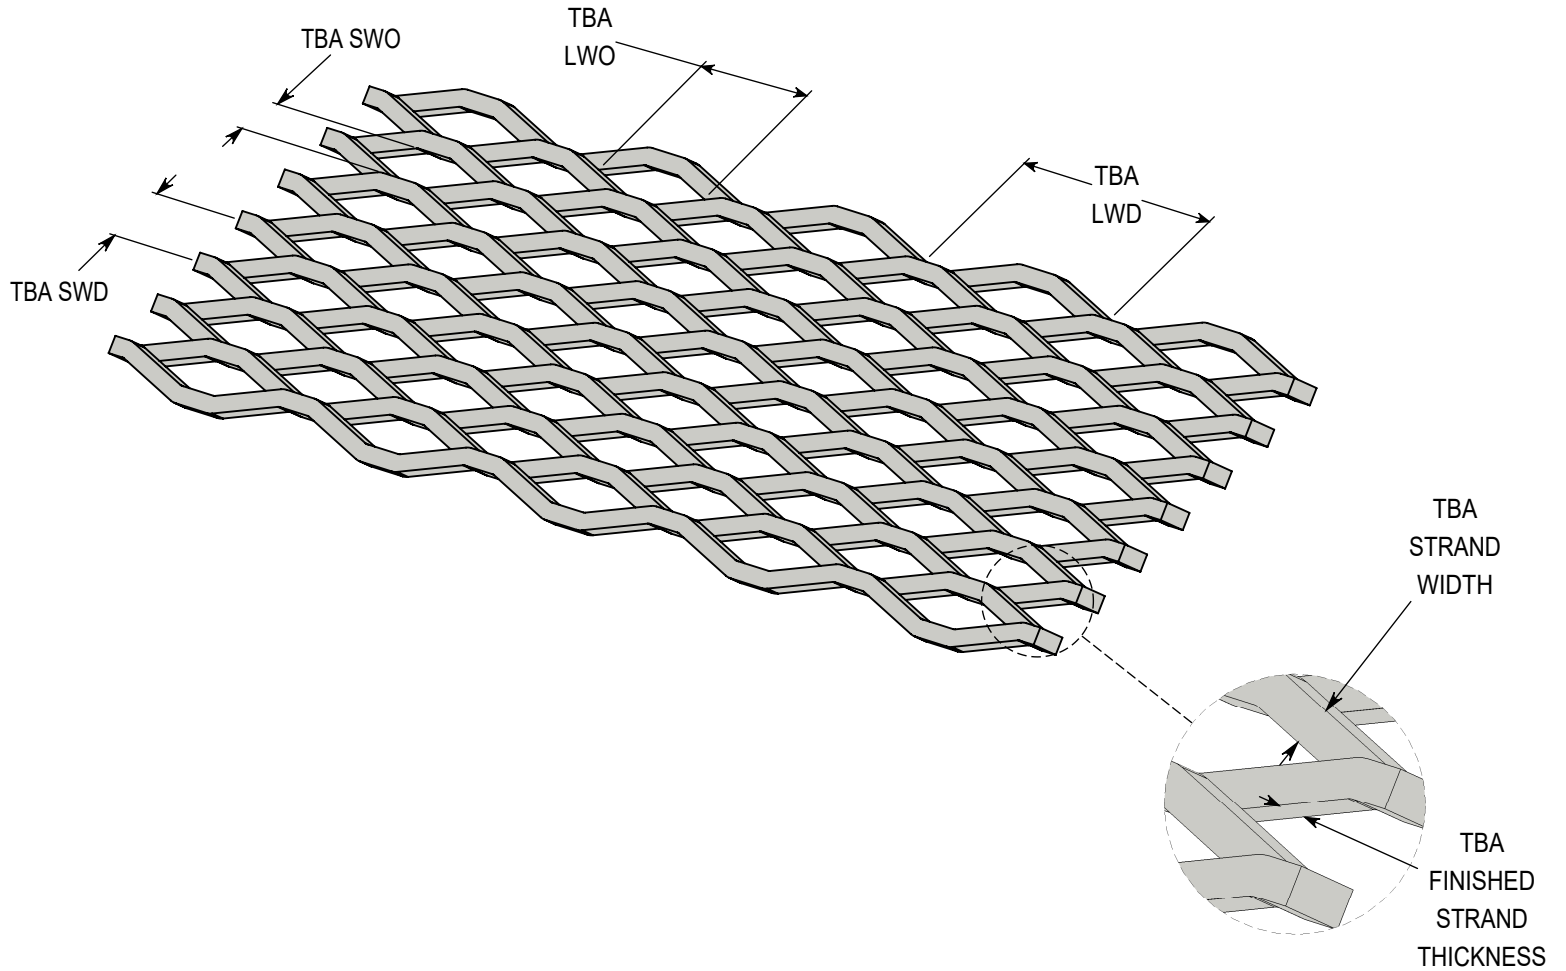

# EXPANDED GRATING

6.25 LBS. CARBON STEEL

**VANCOUVER**

19082-28th Avenue  
Surrey, BC  
Canada V3S 6M3  
TF: 877.687.3488

**CALGARY**

7571-57th Street SE  
Calgary, AB  
Canada T2C 5M2  
TF: 877.857.0323

**EDMONTON**

**\*DRAWING NOT TO SCALE\***