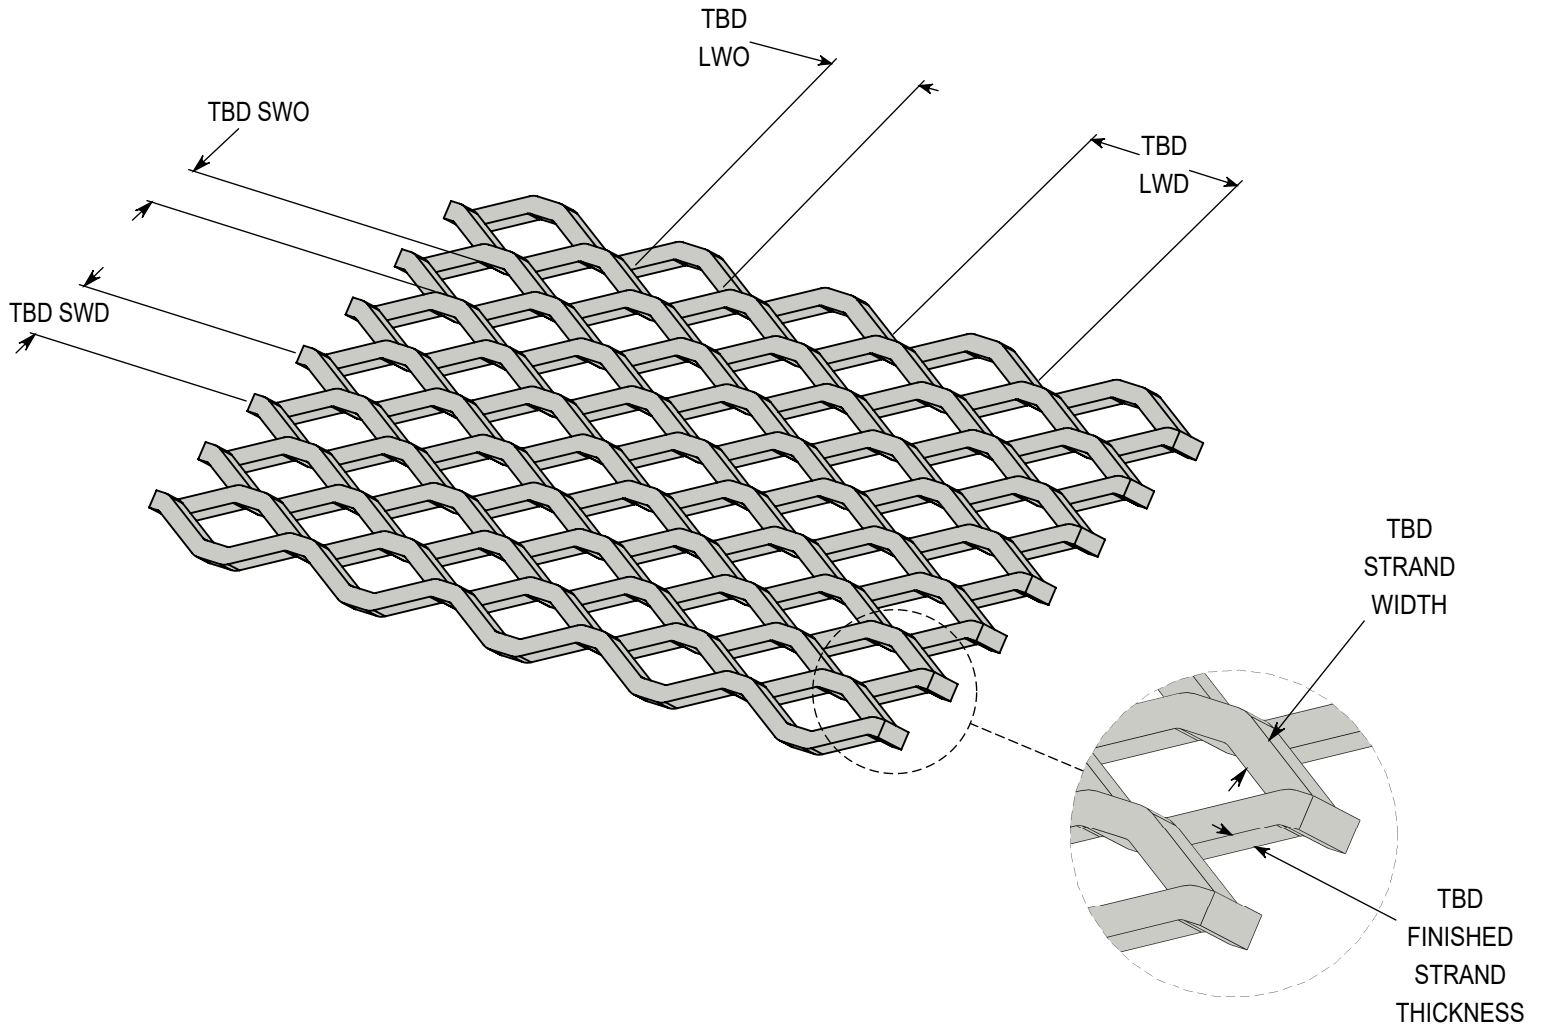

ACCURATE
SCREEN & GRATING

EXPANDED METAL - RAISED

1/2" - #13 - 316 STAINLESS STEEL

VANCOUVER

19082-28th Avenue
Surrey, BC
Canada V3S 6M3
TF: 877.687.3488

CALGARY

7571-57th Street SE
Calgary, AB
Canada T2C 5M2
TF: 877.857.0323

DRAWING NOT TO SCALE