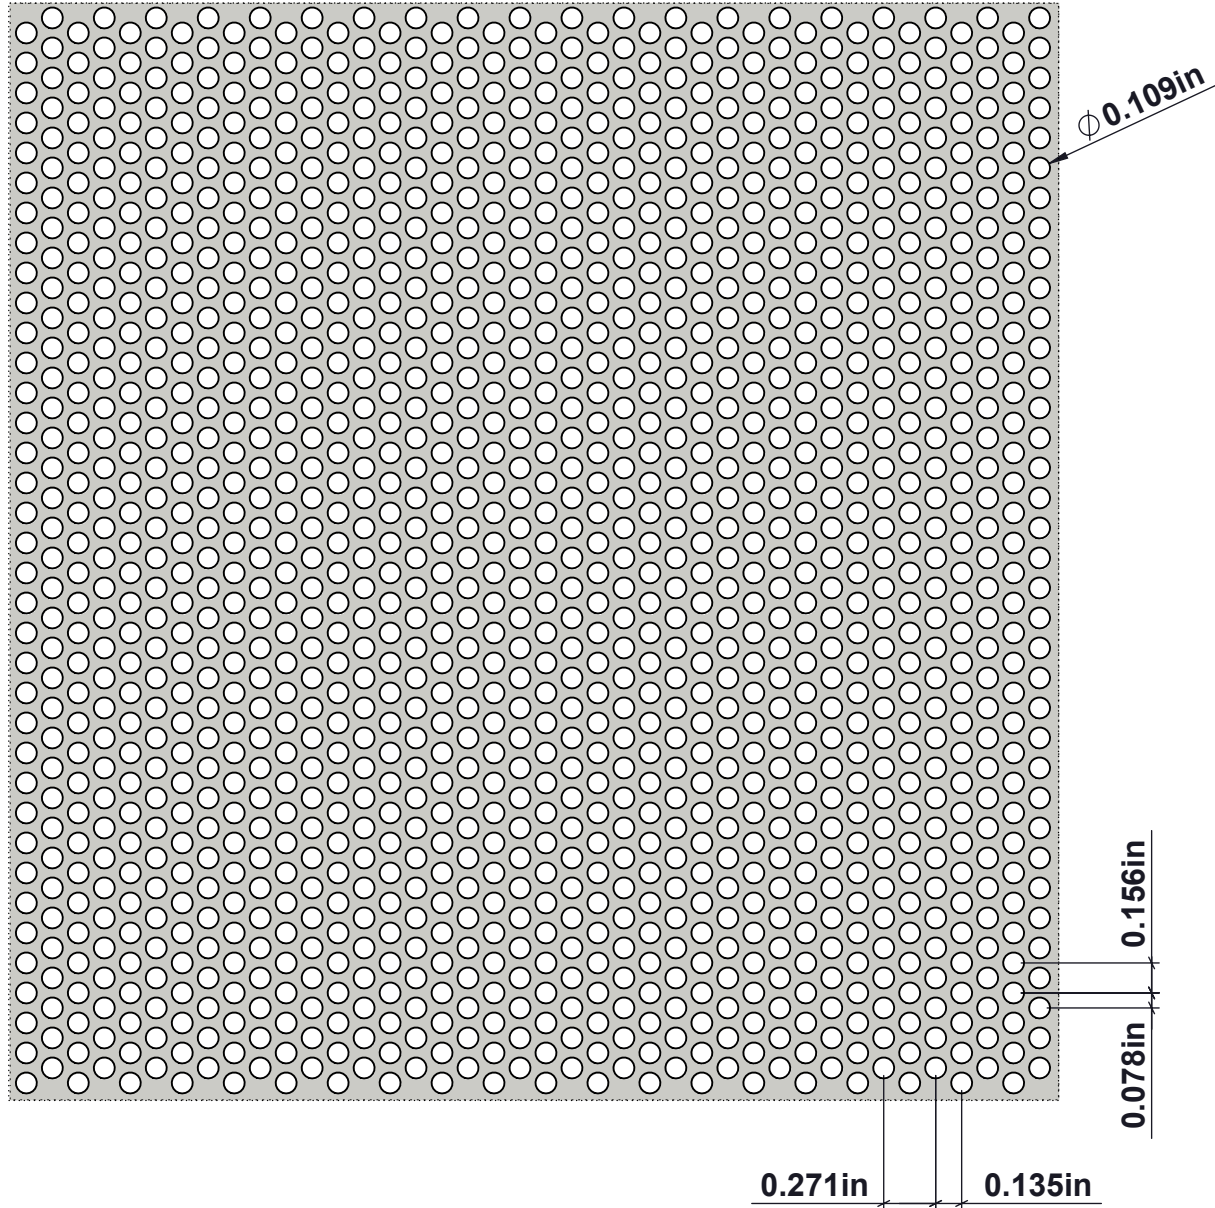

ACCURATE
SCREEN & GRATING

HAMMERMILL & MILLING SCREENS

44%

OPEN AREA

14 (0.080")-109/156-STAGGER-48"X58"

VANCOUVER

19082-28th Avenue
Surrey, BC
Canada V3S 6M3
TF: 877.687.3488

CALGARY

MONTREAL

440 Rue Stinson
Saint Laurent, QC
Canada H4N 2E9
TF: 855.325.3826

AVAILABLE ALLOYS

STEEL

AVAILABLE THICKNESS

14GA.

www accuratescreen.ca

NOTE: ALL DRAWINGS ARE THE PROPERTY OF ACCURATE SCREEN LTD./1238229 ALBERTA INC.