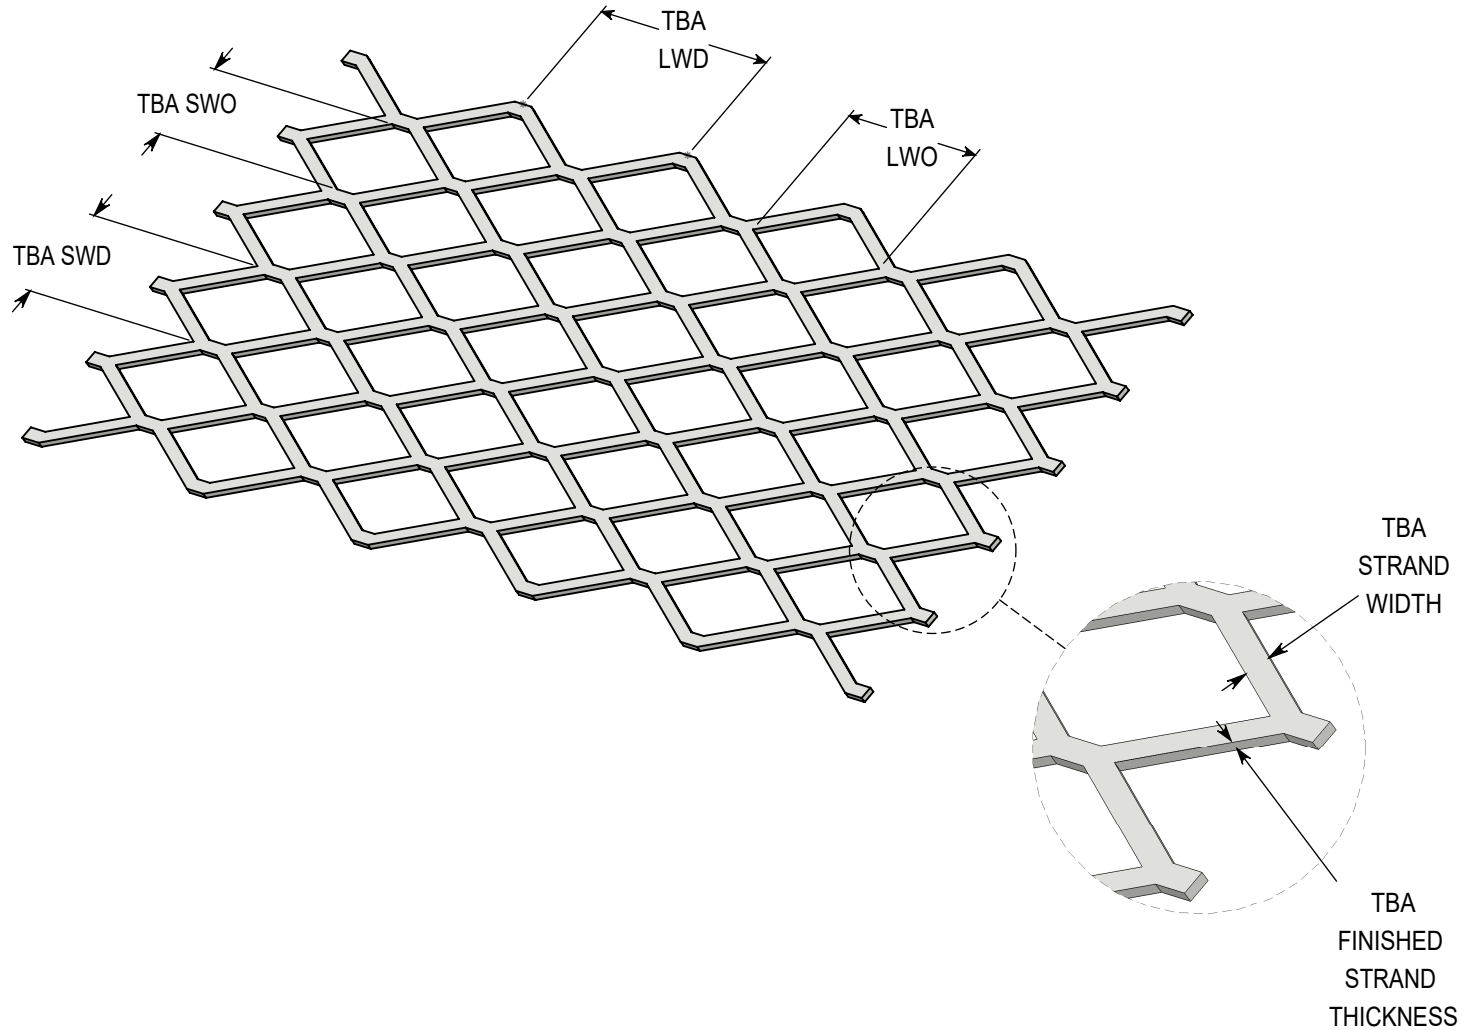

TORONTO

#5-5655 Kennedy Rd
Mississauga, ON
Canada L4Z 3E1
TF: 877.564.3381

MONTREAL

440 Rue Stinson
Saint Laurent, QC
Canada H4N 2E9
TF: 855.325.3826

www accuratescreen.ca

SECURITY MESH - FLAT

3/4" - #16 - CARBON STEEL