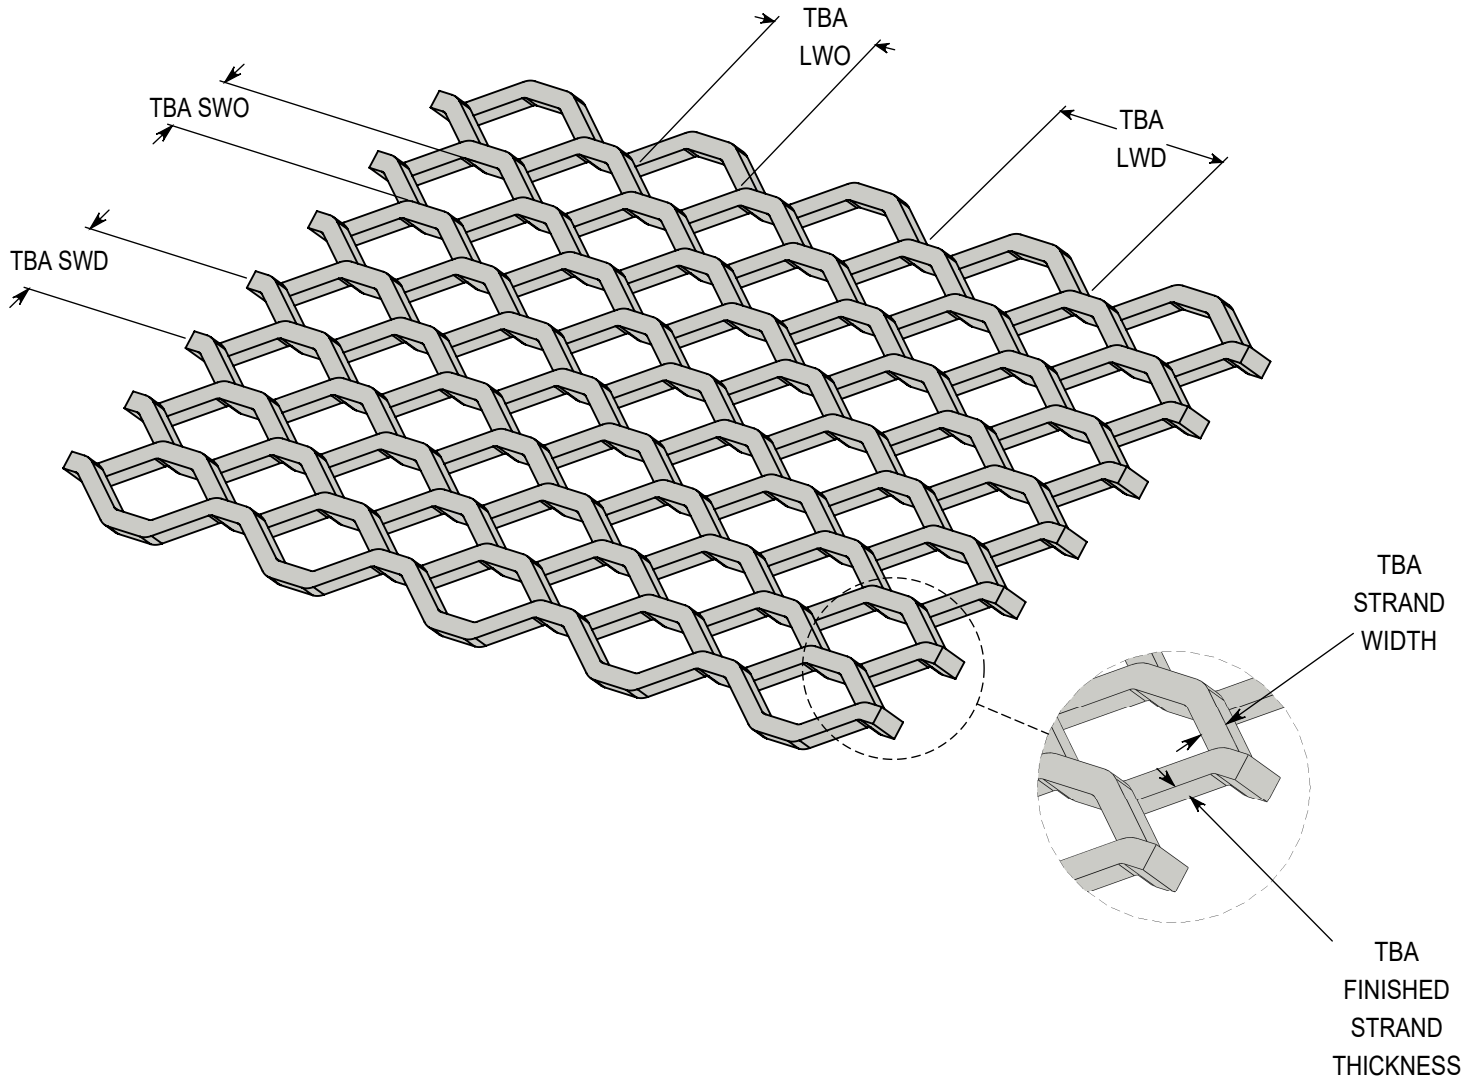

ACCURATE
SCREEN & GRATING

EXPANDED METAL - RAISED

3/4" - #9 - 316 STAINLESS STEEL

VANCOUVER

19082-28th Avenue
Surrey, BC
Canada V3S 6M3
TF: 877.687.3488

CALGARY

7571-57th Street SE
Calgary, AB
Canada T2C 5M2
TF: 877.857.0323

DRAWING NOT TO SCALE