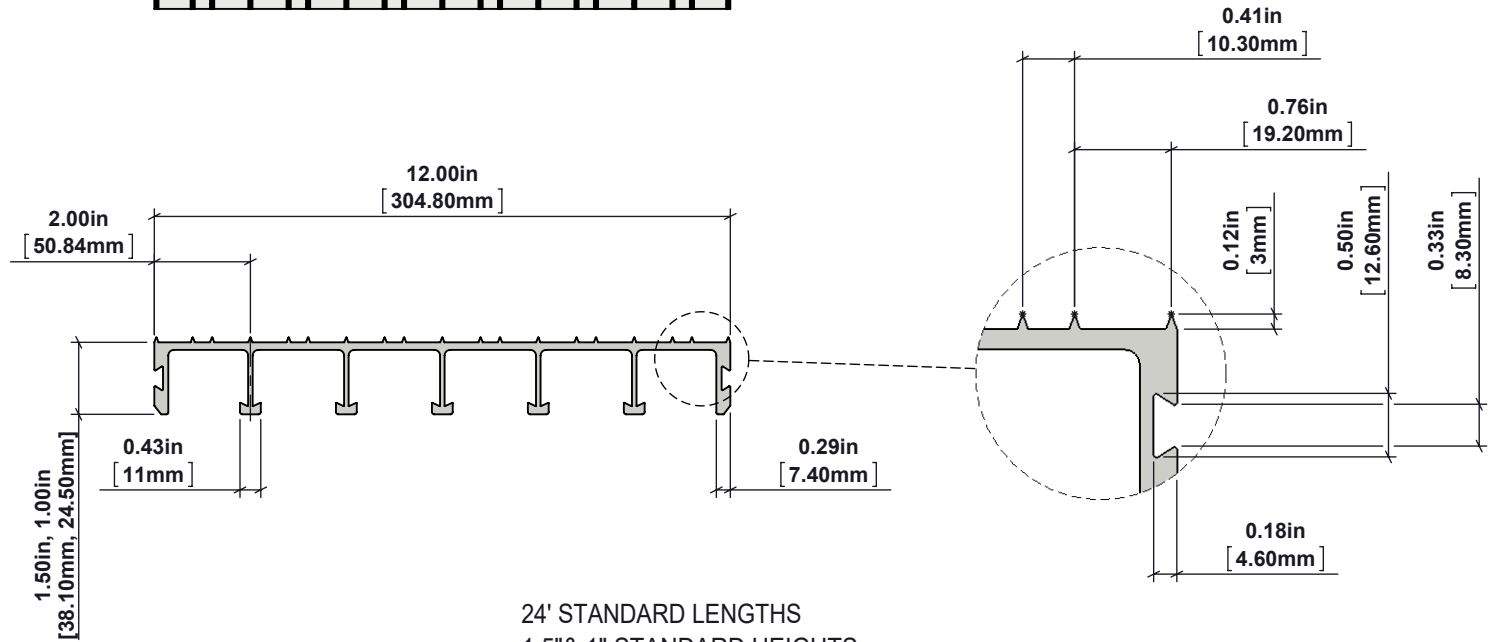

24' STANDARD LENGTHS
1.5" & 1" STANDARD HEIGHTS
AVAILABLE ALLOYS - ALUMINUM

NOTE: ALL DRAWINGS ARE THE PROPERTY OF ACCURATE SCREEN LTD./1238229 ALBERTA INC.