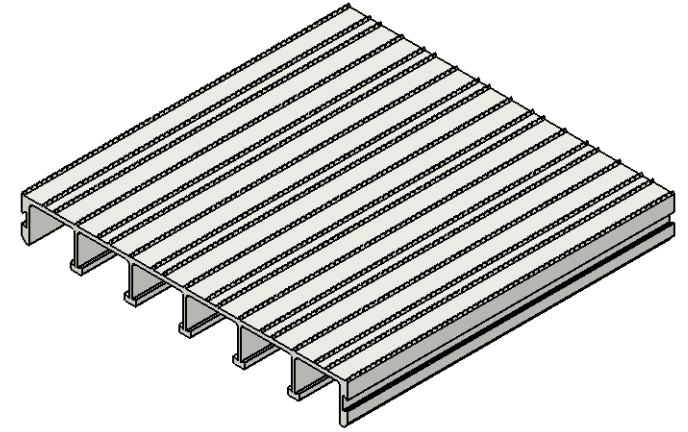

TORONTO

#5-5655 Kennedy Rd
Mississauga, ON
Canada L4Z 3E1
TF: 877.564.3381

MONTREAL

440 Rue Stinson
Saint Laurent, QC
Canada H4N 2E9
TF: 855.325.3826

www accuratescreen.ca

WALKWAY - ALUMINUM DECKING

SOLID EXTRUDED ALUMINUM DECKING PLANKS

24' STANDARD LENGTHS
1.5" & 1" STANDARD HEIGHTS
AVAILABLE ALLOYS - ALUMINUM

NOTE: ALL DRAWINGS ARE THE PROPERTY OF ACCURATE SCREEN LTD./1238229 ALBERTA INC.