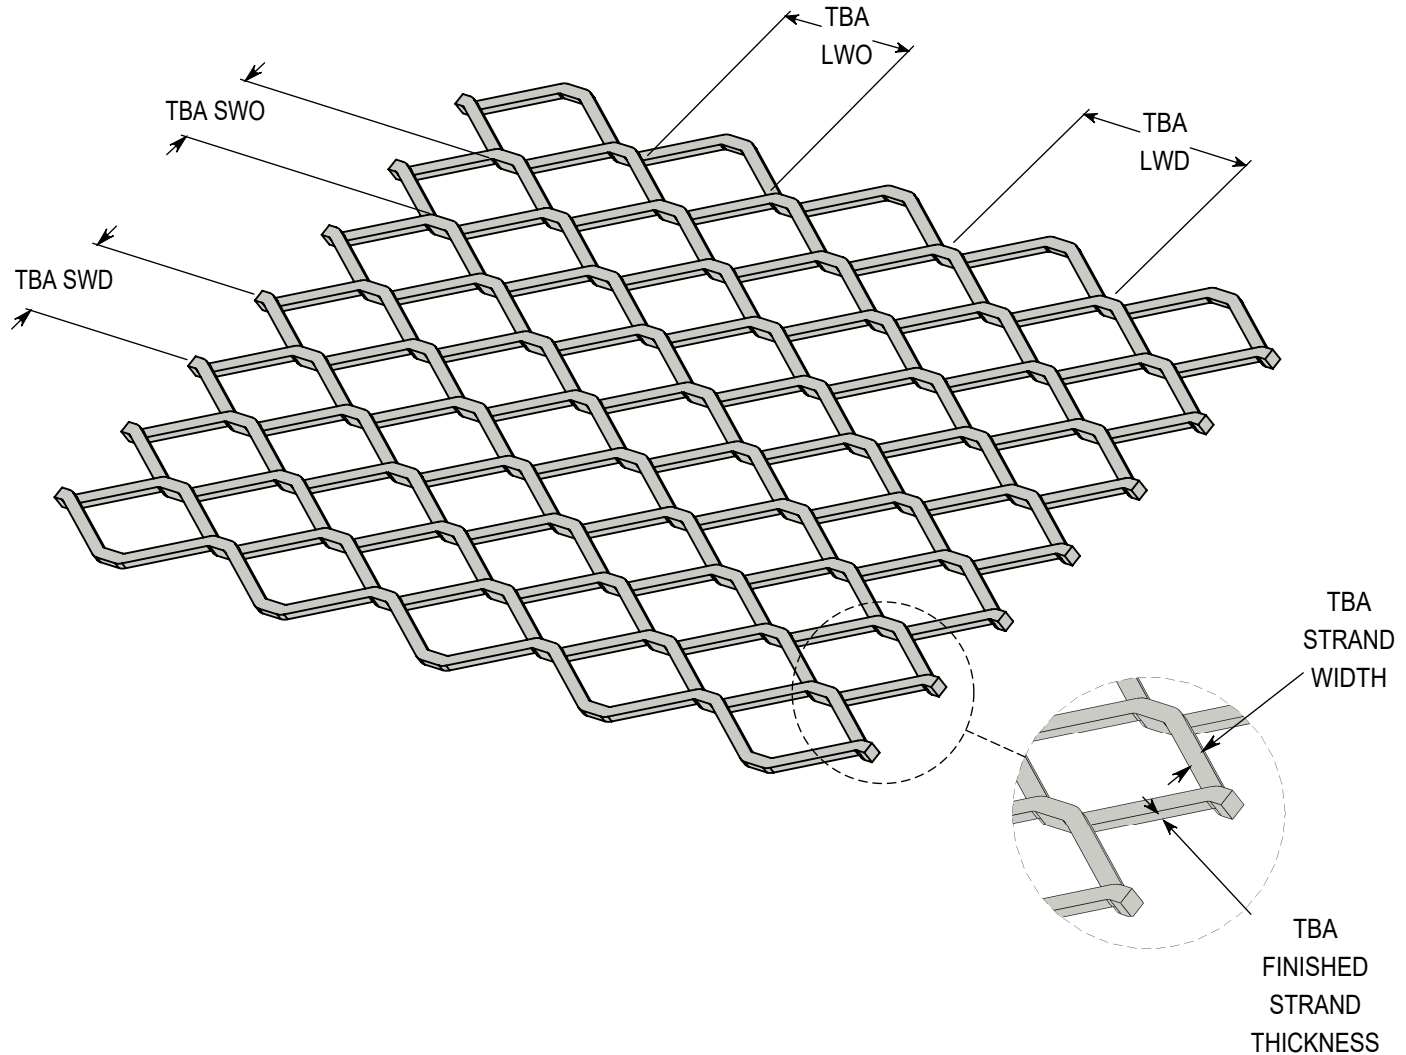

# EXPANDED METAL - RAISED

3/4" - #16 - 304 STAINLESS STEEL

**\*DRAWING NOT TO SCALE\***

NOTE: ALL DRAWINGS ARE THE PROPERTY OF ACCURATE SCREEN LTD./1238229 ALBERTA INC.