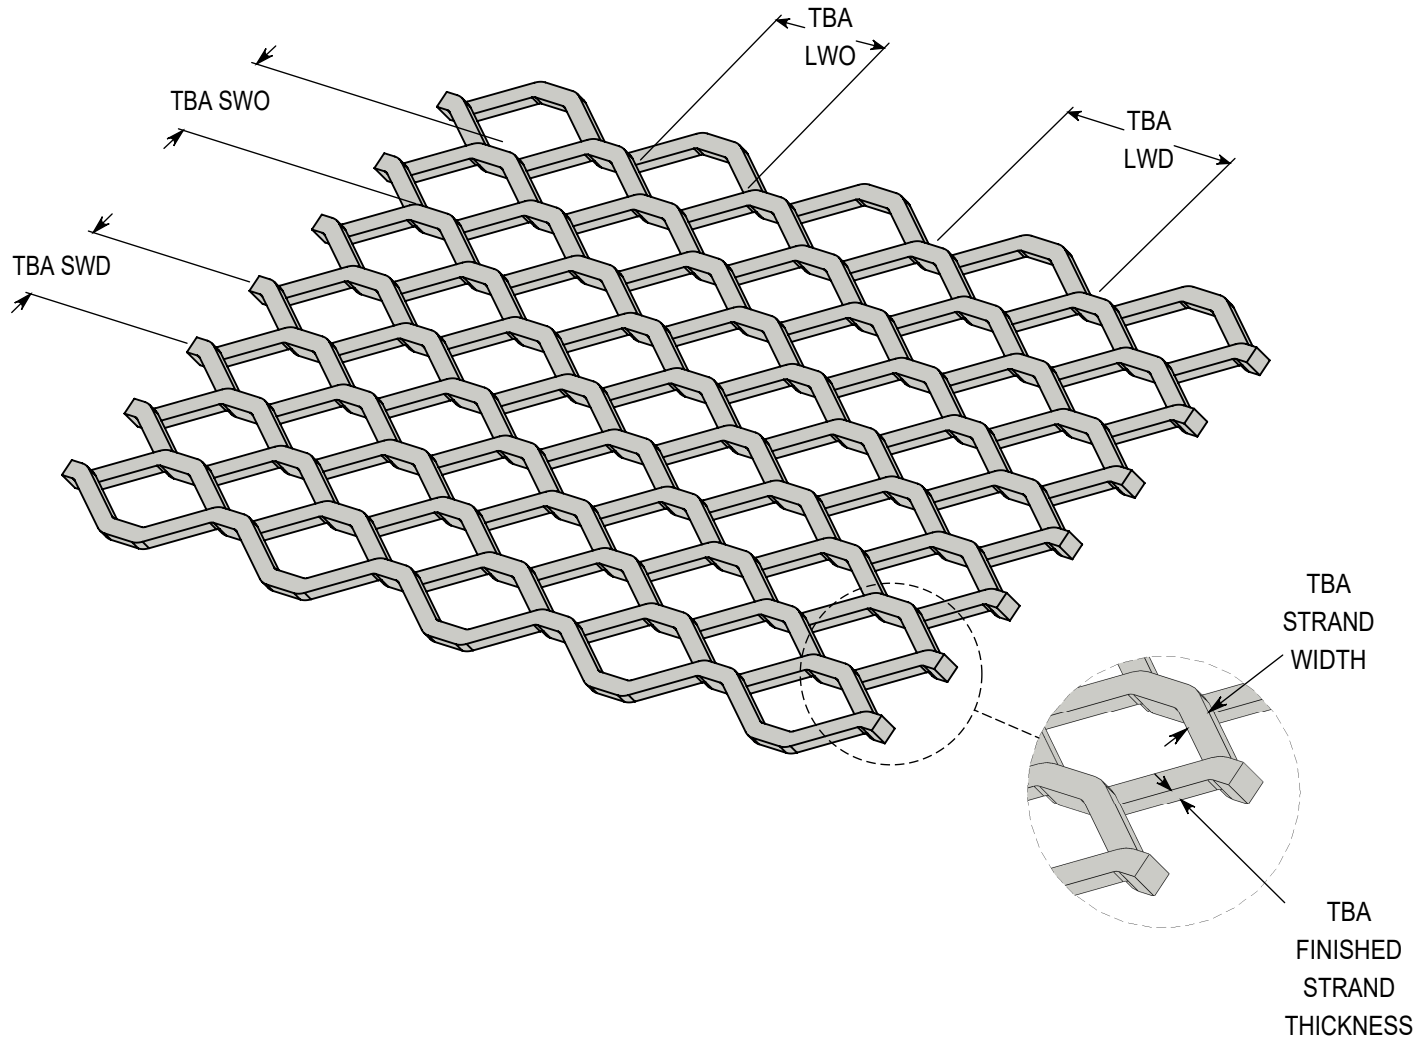

ACCURATE
SCREEN & GRATING

EXPANDED METAL - RAISED

3/4" - #10 - CARBON STEEL

VANCOUVER

19082-28th Avenue
Surrey, BC
Canada V3S 6M3
TF: 877.687.3488

CALGARY

7571-57th Street SE
Calgary, AB
Canada T2C 5M2
TF: 877.857.0323

DRAWING NOT TO SCALE