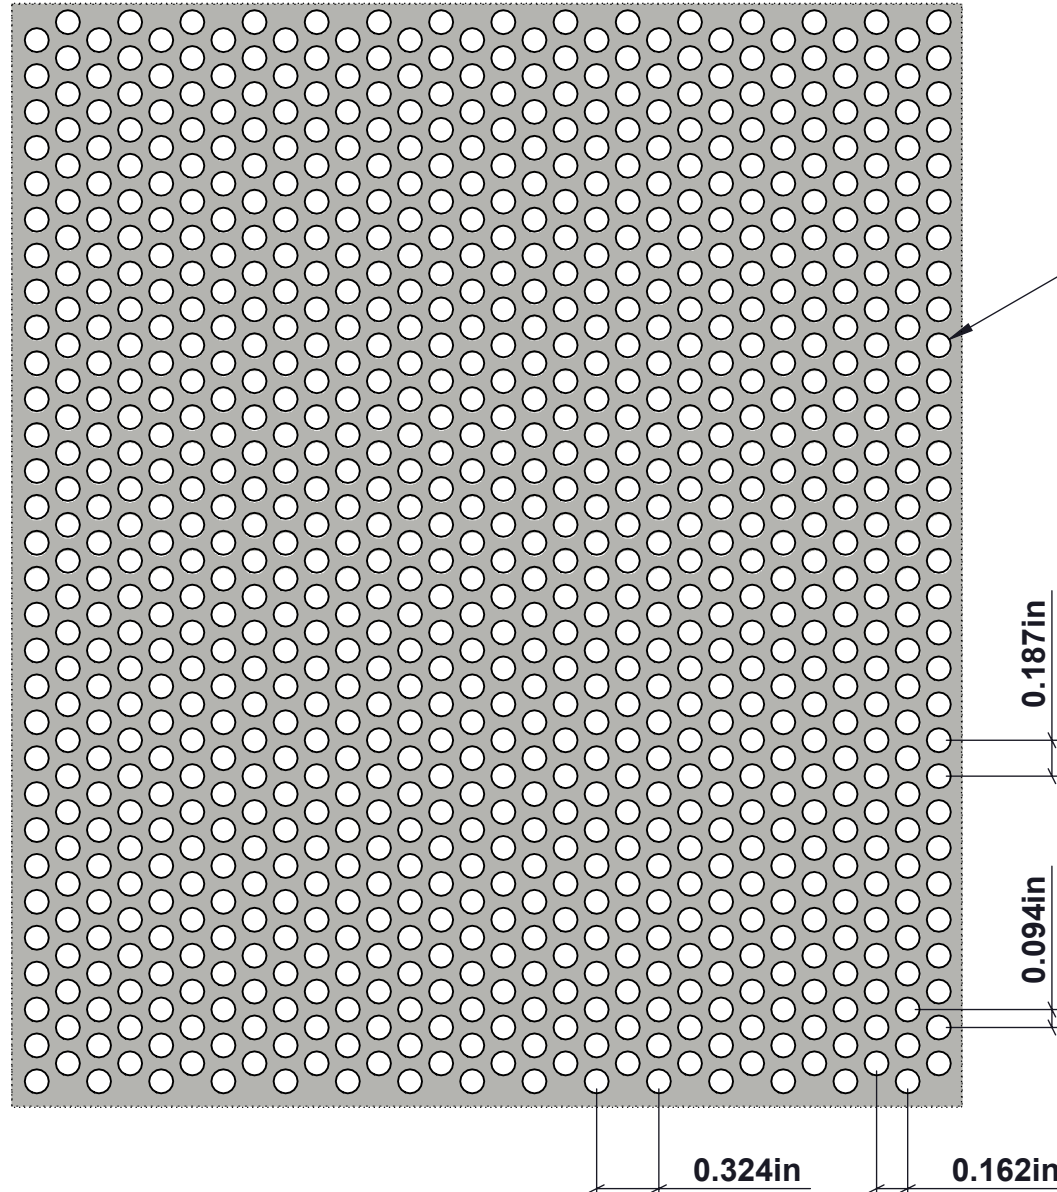

# PERFORATED SHEET - ROUND STAGGERED

40%

OPEN AREA

Ø.125" x .187" STAGGER

**VANCOUVER**

19082-28th Avenue  
Surrey, BC  
Canada V3S 6M3  
TF: 877.687.3488

**CALGARY**

7571-57th Street SE  
Calgary, AB  
Canada T2C 5M2  
TF: 877.857.0323