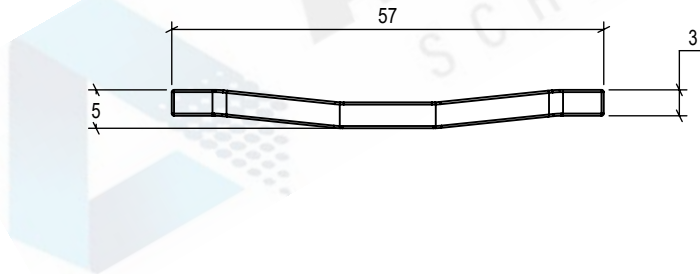

MONTREAL

440 Rue Stinson
Saint Laurent, QC
Canada H4N 2E9
TF: 855.325.3826

AVAILABLE ALLOYS

GALVANIZED STEEL

316 STAINLESS STEEL