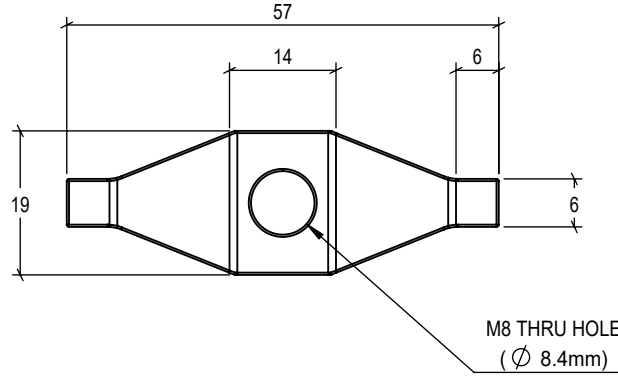

MONTREAL

440 Rue Stinson
Saint Laurent, QC
Canada H4N 2E9
TF: 855.325.3826

AVAILABLE ALLOYS

GALVANIZED STEEL

316 STAINLESS STEEL