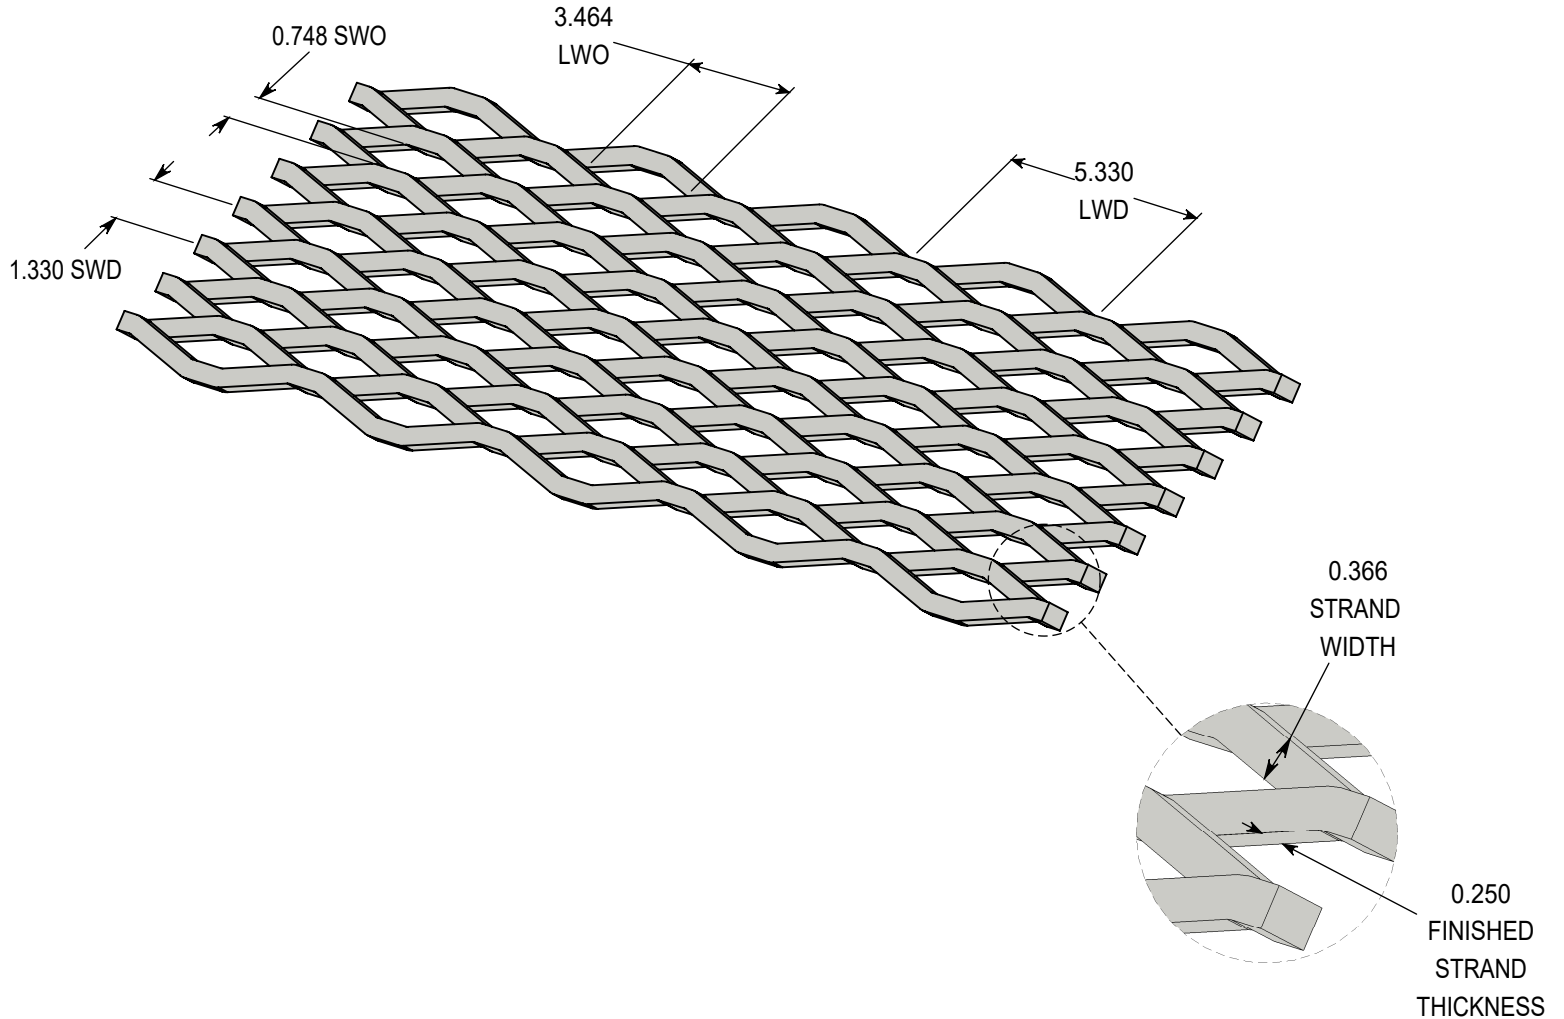

MONTREAL

440 Rue Stinson
Saint Laurent, QC
Canada H4N 2E9
TF: 855.325.3826

DRAWING NOT TO SCALE

www accuratescreen.ca

NOTE: ALL DRAWINGS ARE THE PROPERTY OF ACCURATE SCREEN LTD./1238229 ALBERTA INC.