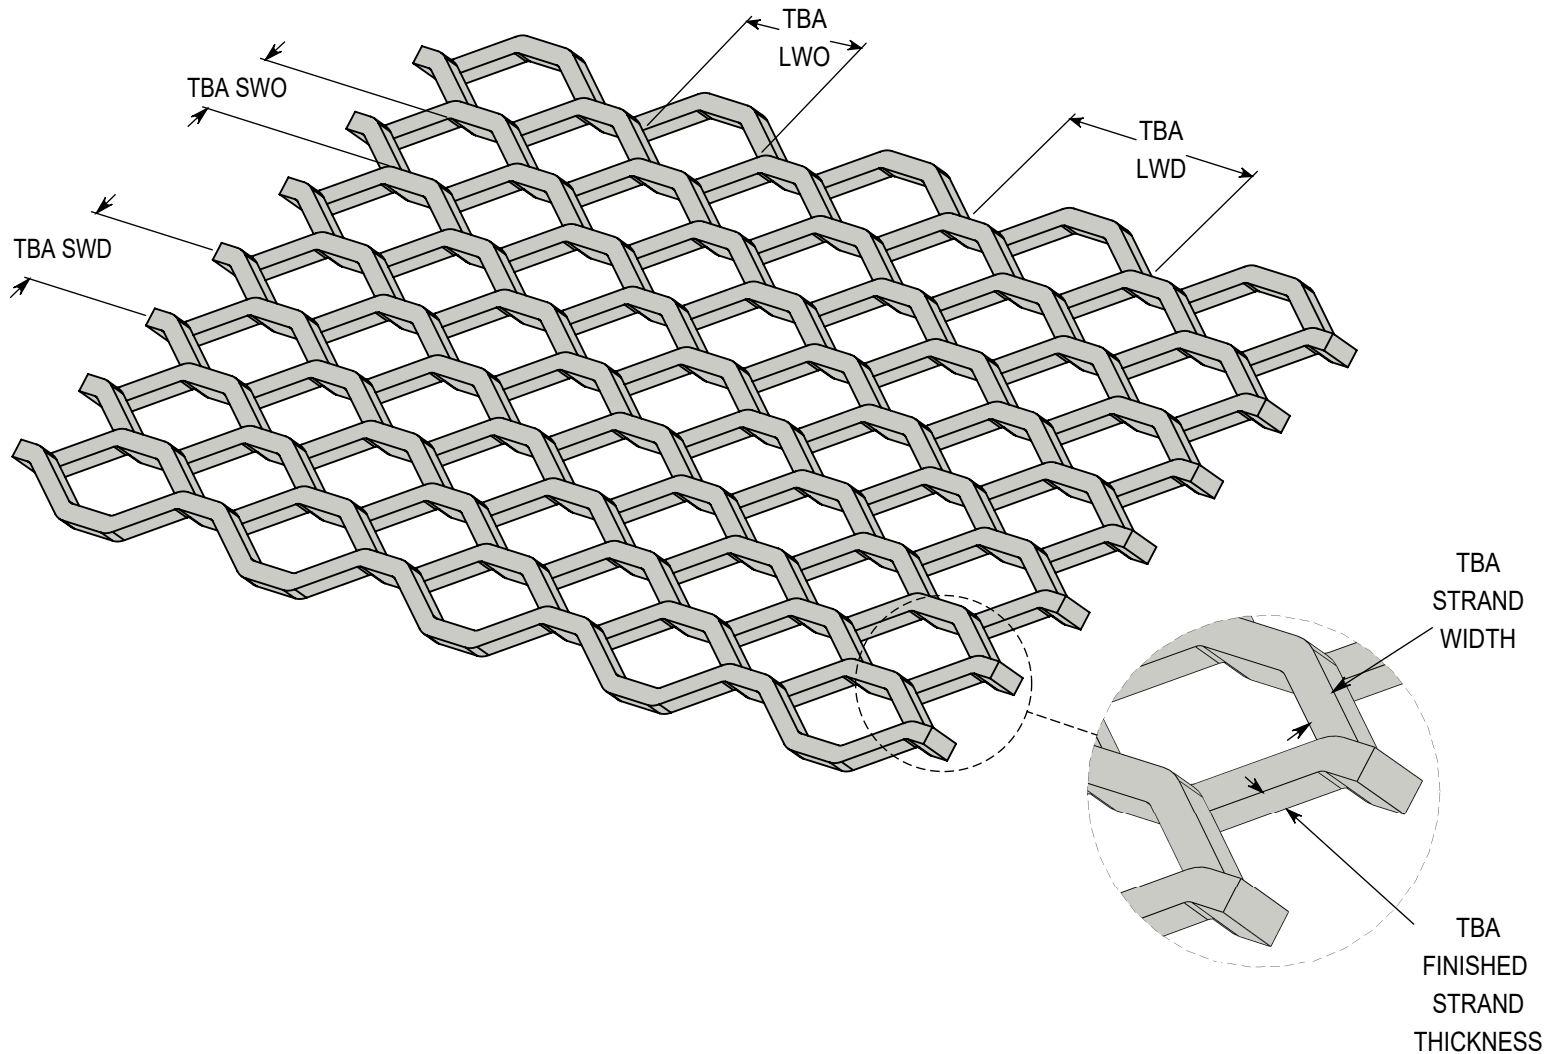

MONTREAL

440 Rue Stinson
Saint Laurent, QC
Canada H4N 2E9
TF: 855.325.3826

DRAWING NOT TO SCALE

www accuratescreen.ca

NOTE: ALL DRAWINGS ARE THE PROPERTY OF ACCURATE SCREEN LTD./1238229 ALBERTA INC.