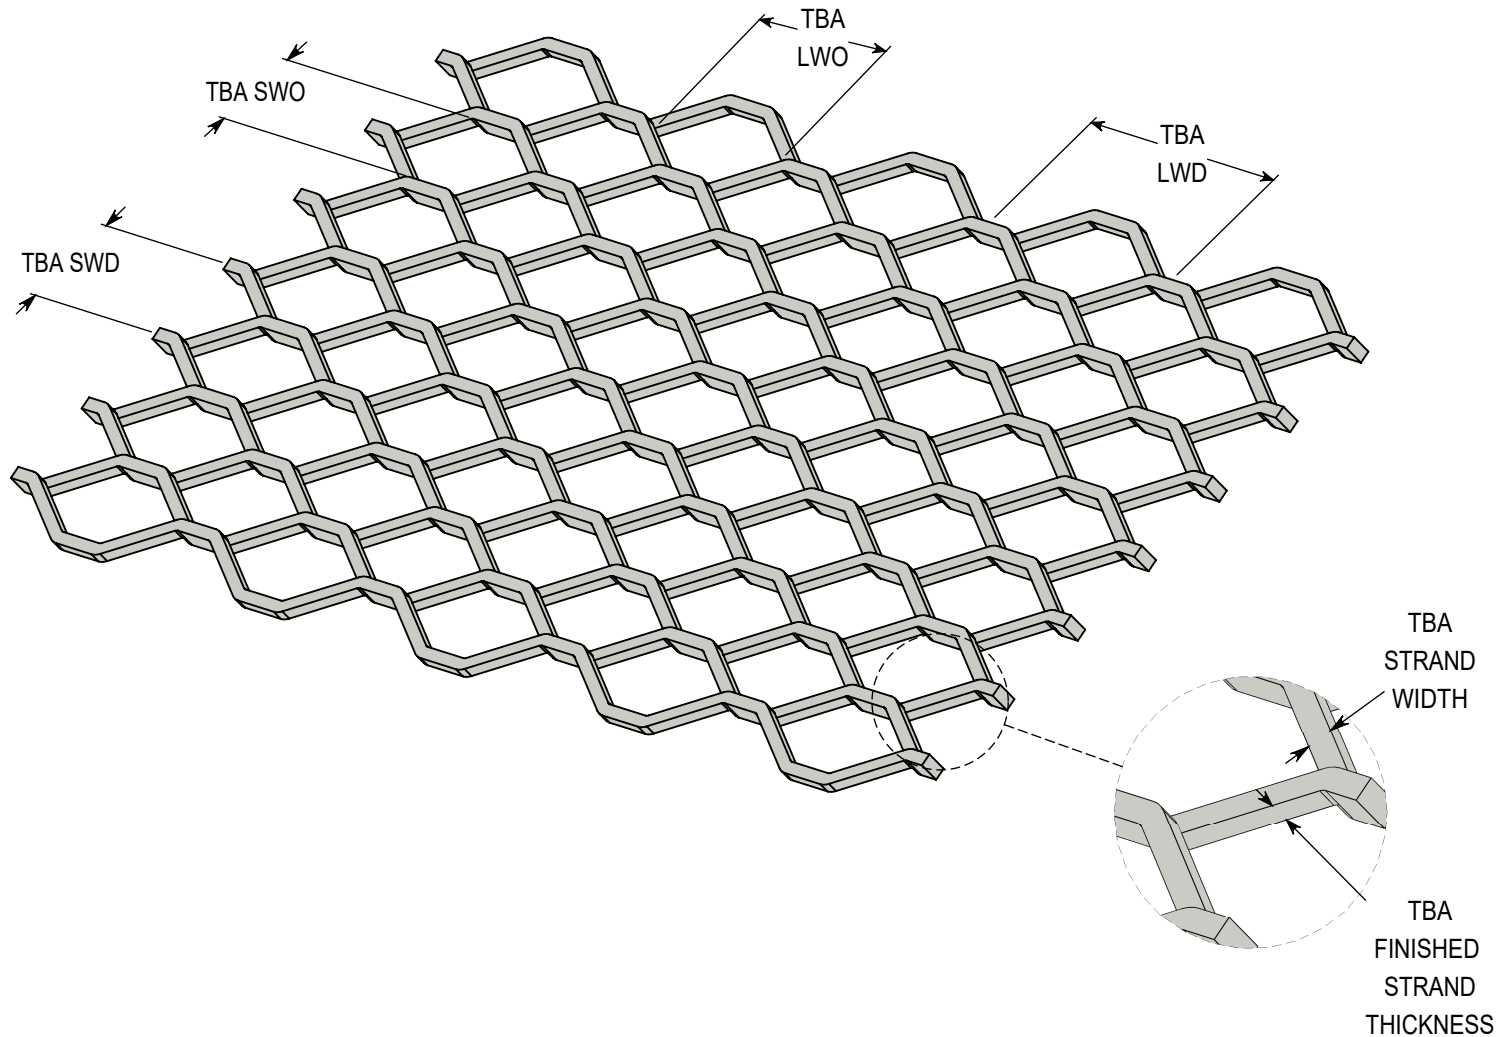

ACCURATE
SCREEN & GRATING

EXPANDED METAL - RAISED

1-1/2" - #9 - CARBON STEEL

DRAWING NOT TO SCALE

NOTE: ALL DRAWINGS ARE THE PROPERTY OF ACCURATE SCREEN LTD./1238229 ALBERTA INC.

www accuratescreen.ca

VANCOUVER