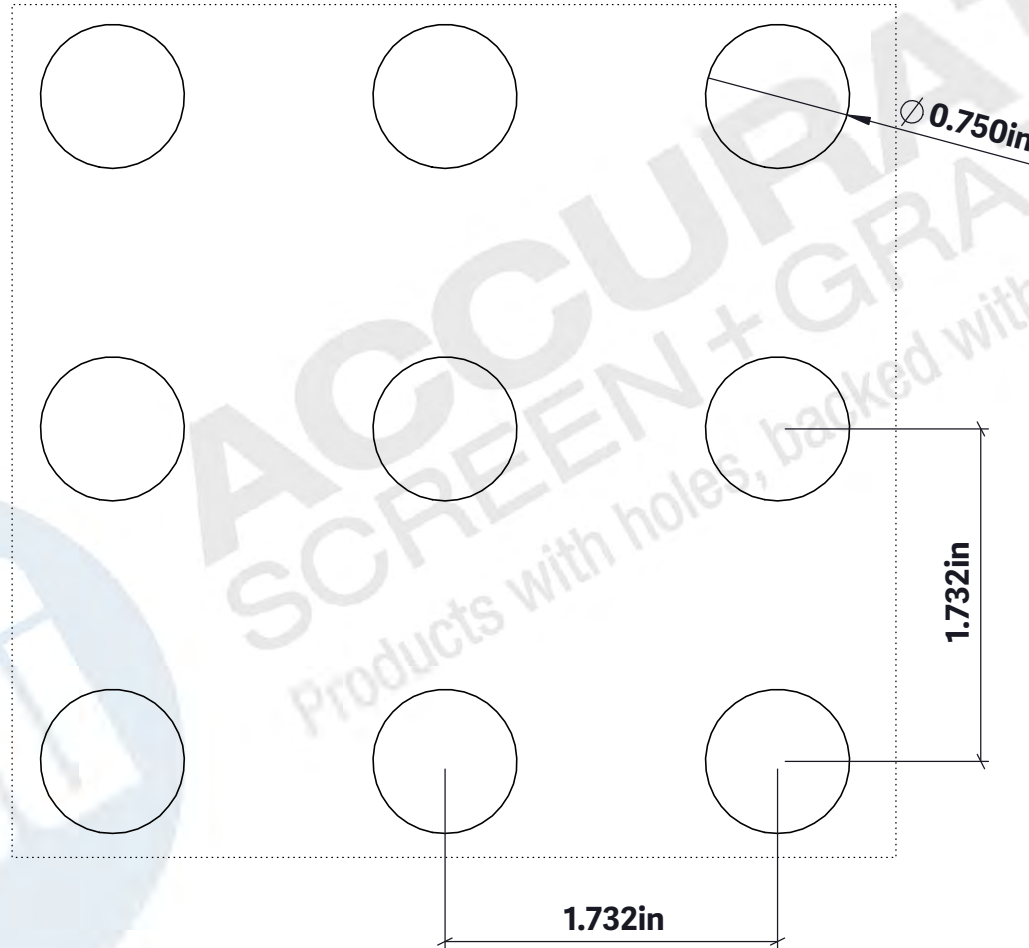

**Perforated Sheet – Round Inline
.750" Dia x 1.732" Inl – 15% OA**

NOTE: ALL DRAWINGS ARE THE PROPERTY OF ACCURATE SCREEN LTD./1238229 ALBERTA INC.