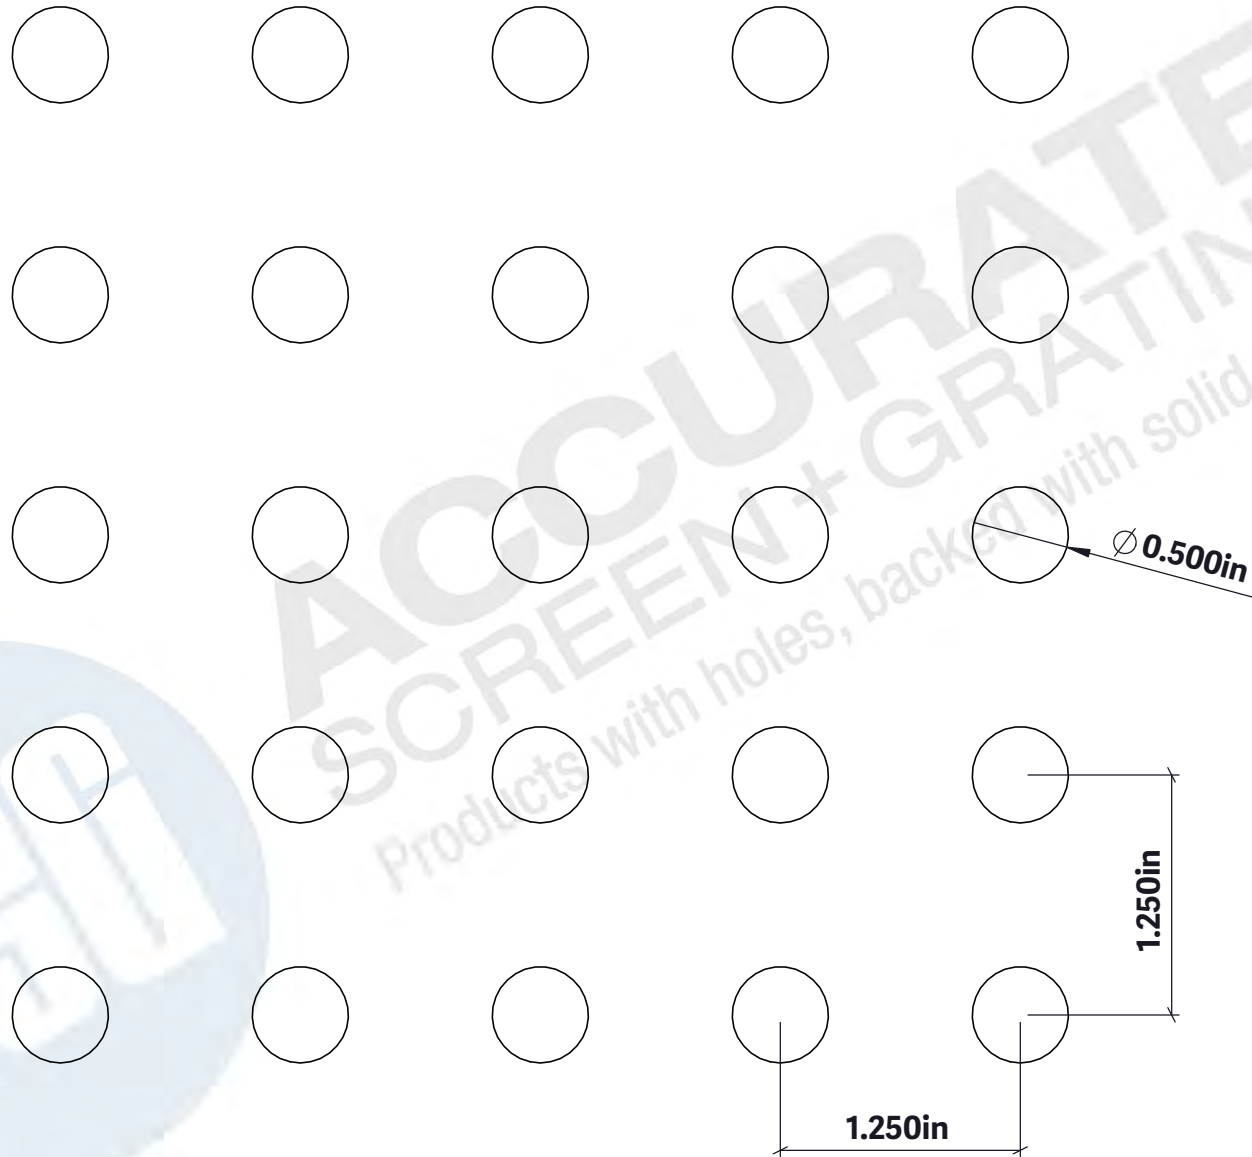

Perforated Sheet – Round Inline
.500" Dia x 1.250" Inl – 13% OA

NOTE: ALL DRAWINGS ARE THE PROPERTY OF ACCURATE SCREEN LTD./1238229 ALBERTA INC.