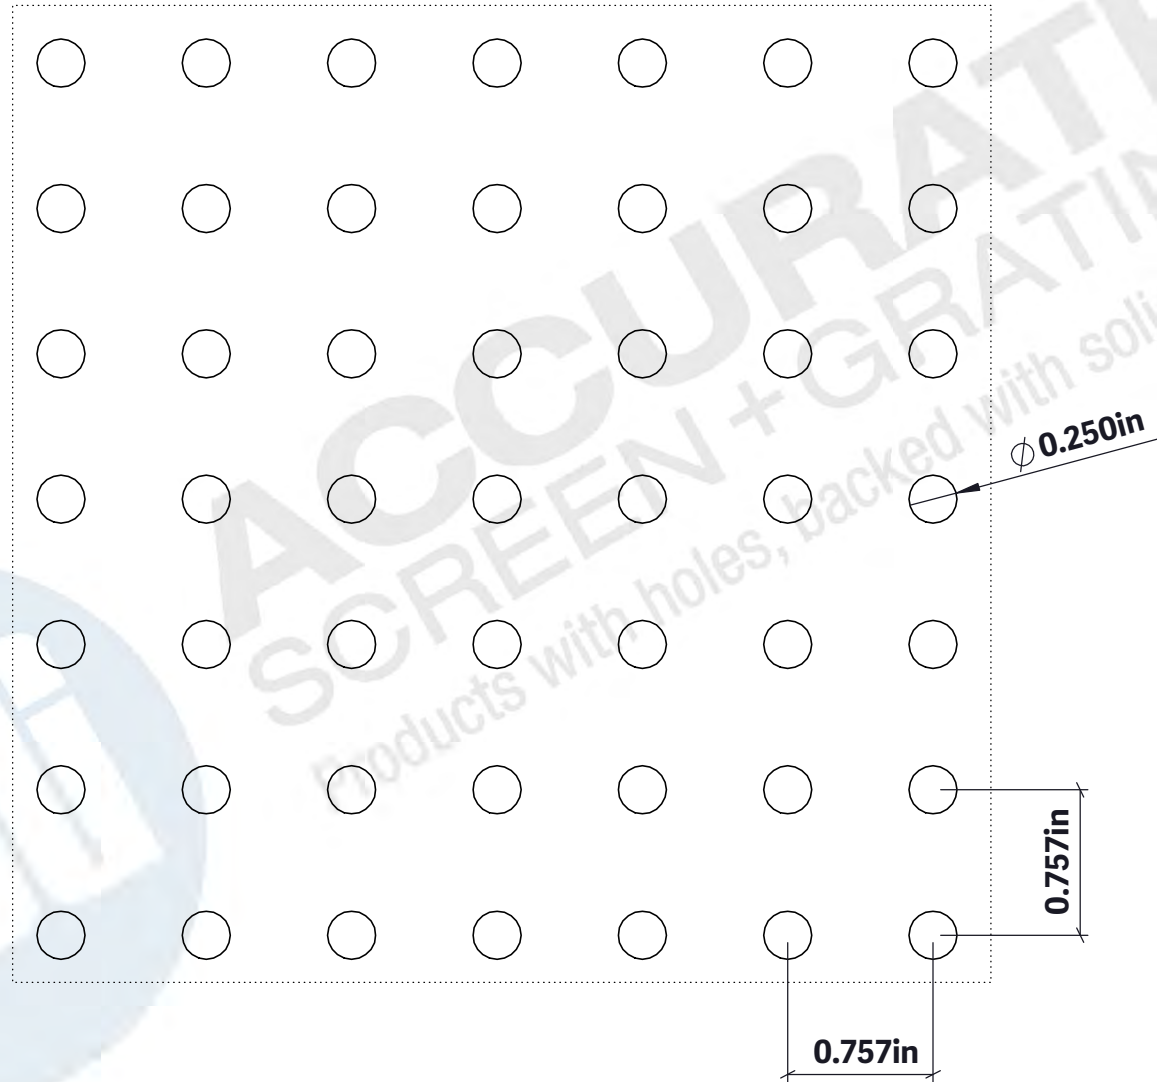

[www accuratescreen.ca](http://www accuratescreen.ca)

Products with holes,  
backed with solid service

**Perforated Sheet – Round Inline  
.250" Dia x .757" Inl – 9% OA**

**NOTE: ALL DRAWINGS ARE THE PROPERTY OF ACCURATE SCREEN LTD./1238229 ALBERTA INC.**