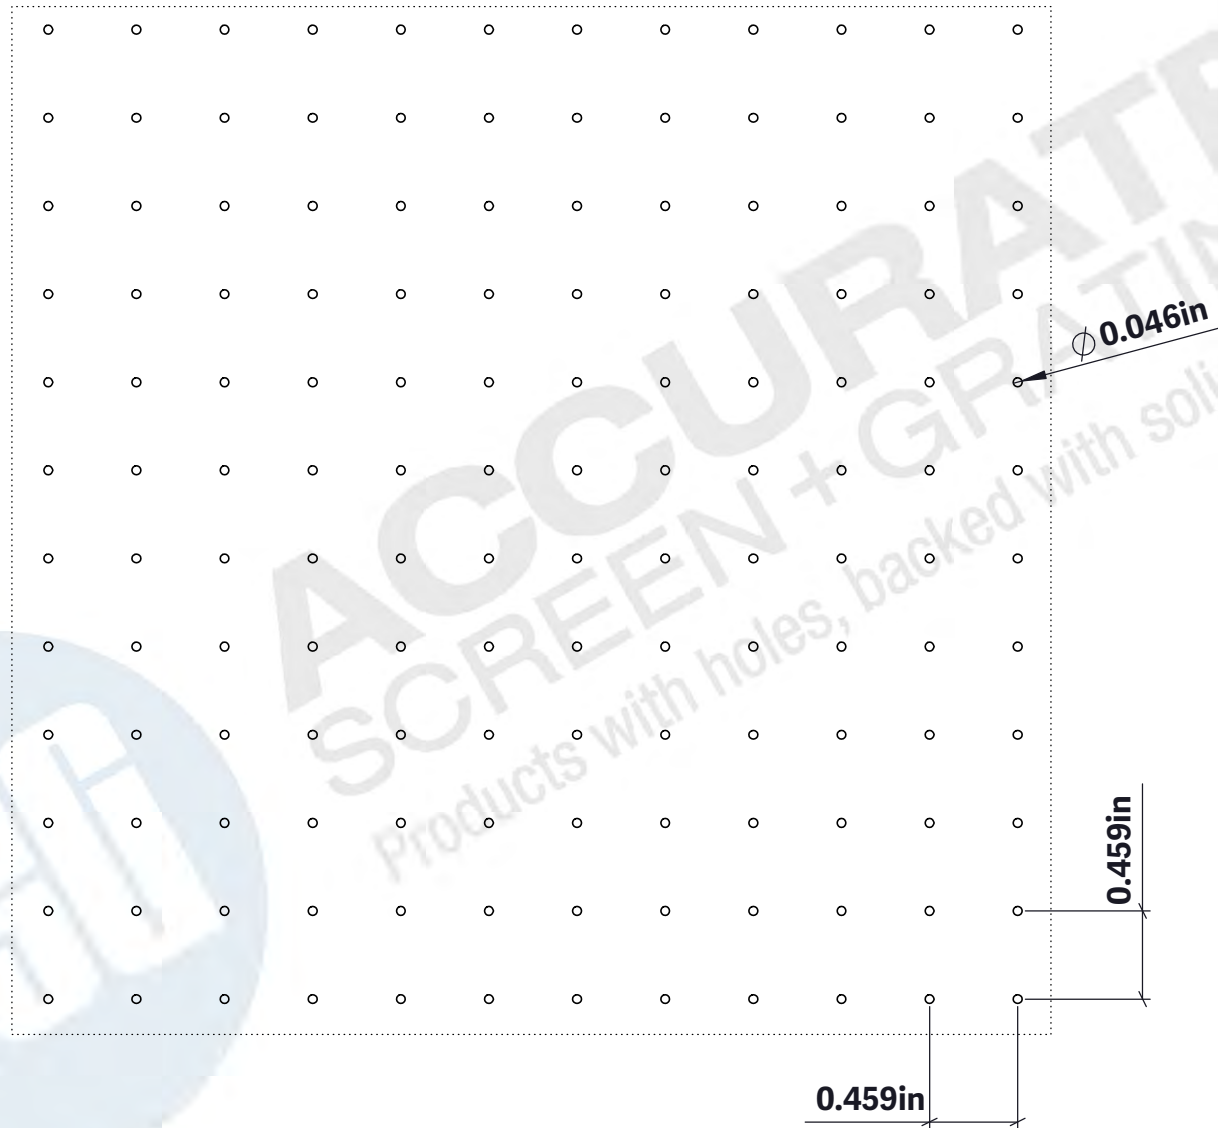

Perforated Sheet - Round Inline
.046" Dia. x .459" Stg - 1% OA

NOTE: ALL DRAWINGS ARE THE PROPERTY OF ACCURATE SCREEN LTD./1238229 ALBERTA INC.