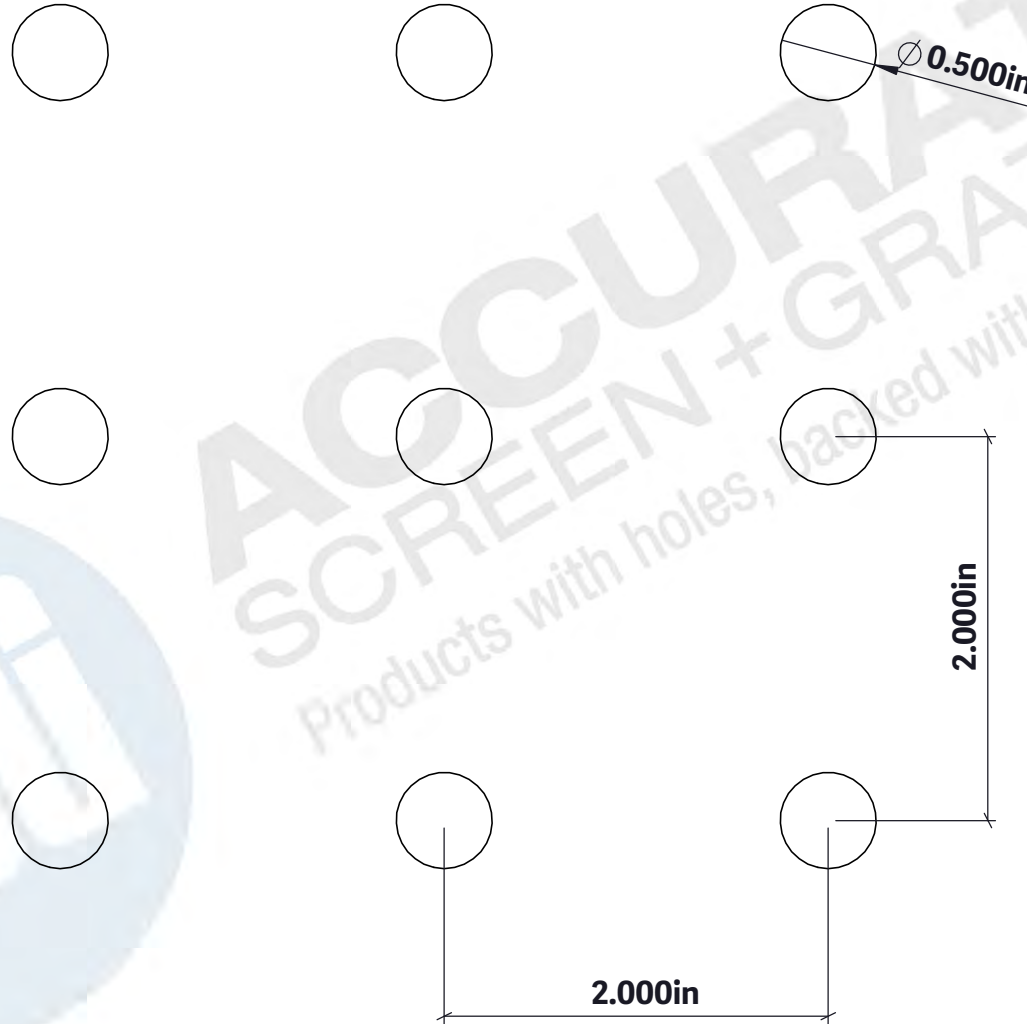

Products with holes,  
backed with solid service

**Perforated Sheet – Round Inline**  
**.500" Dia x 2.00" Inl – 5% OA**

**NOTE: ALL DRAWINGS ARE THE PROPERTY OF ACCURATE SCREEN LTD./1238229 ALBERTA INC.**