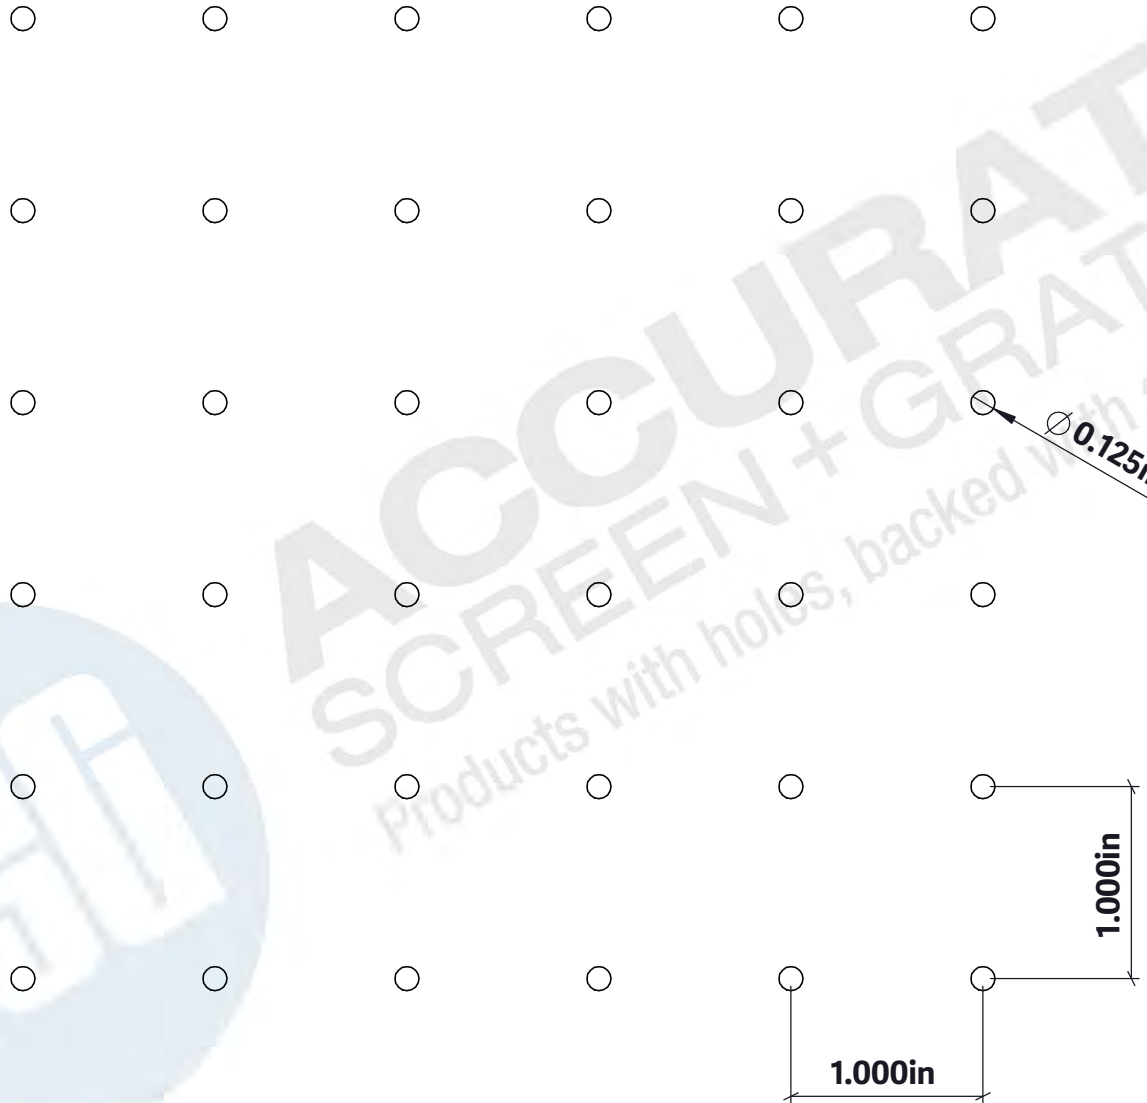

Products with holes,  
backed with solid service

**Perforated Sheet – Round Inline**  
**.125" Dia x 1.00" Inl – 1% OA**

**NOTE: ALL DRAWINGS ARE THE PROPERTY OF ACCURATE SCREEN LTD./1238229 ALBERTA INC.**