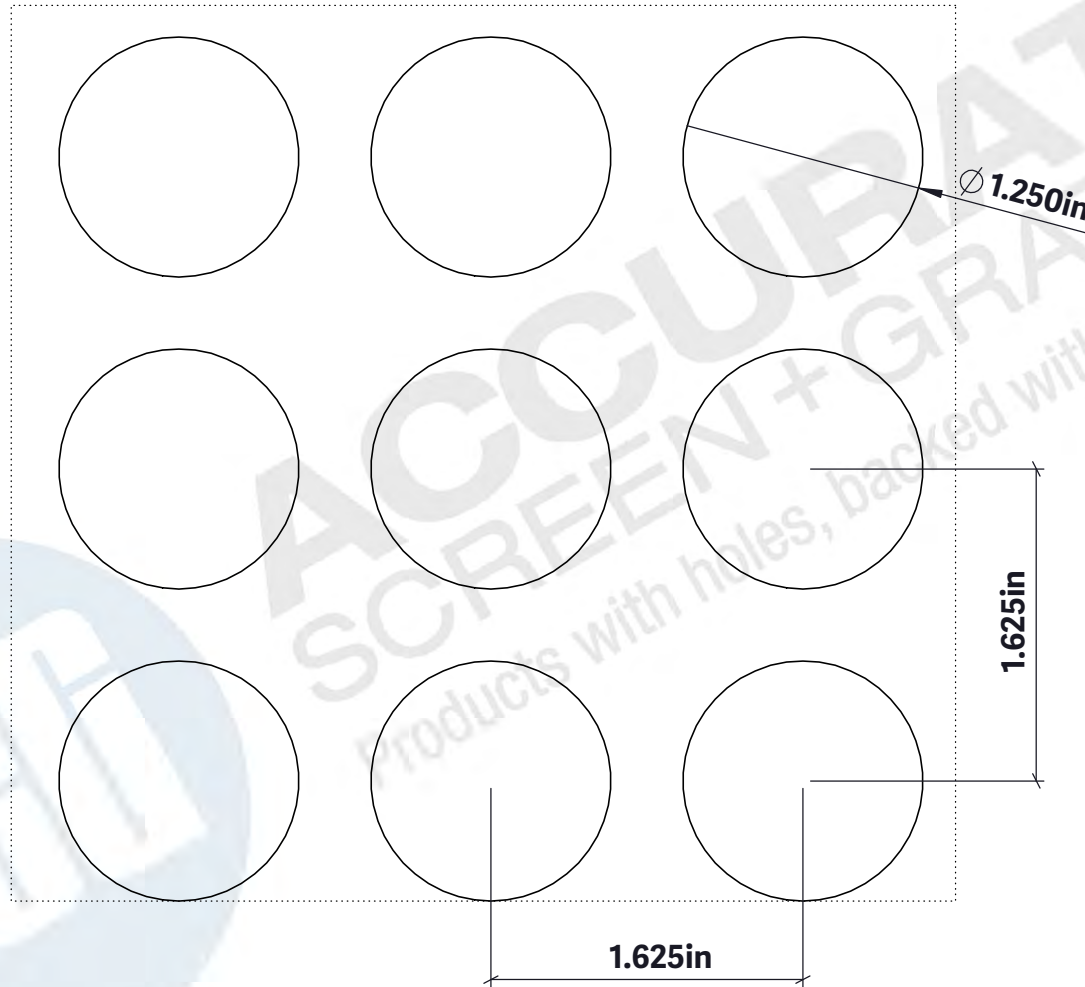

Products with holes,  
backed with solid service

**Perforated Sheet – Round Inline**  
**1.250" Dia x 1.625" Inl – 47% OA**

**NOTE: ALL DRAWINGS ARE THE PROPERTY OF ACCURATE SCREEN LTD./1238229 ALBERTA INC.**