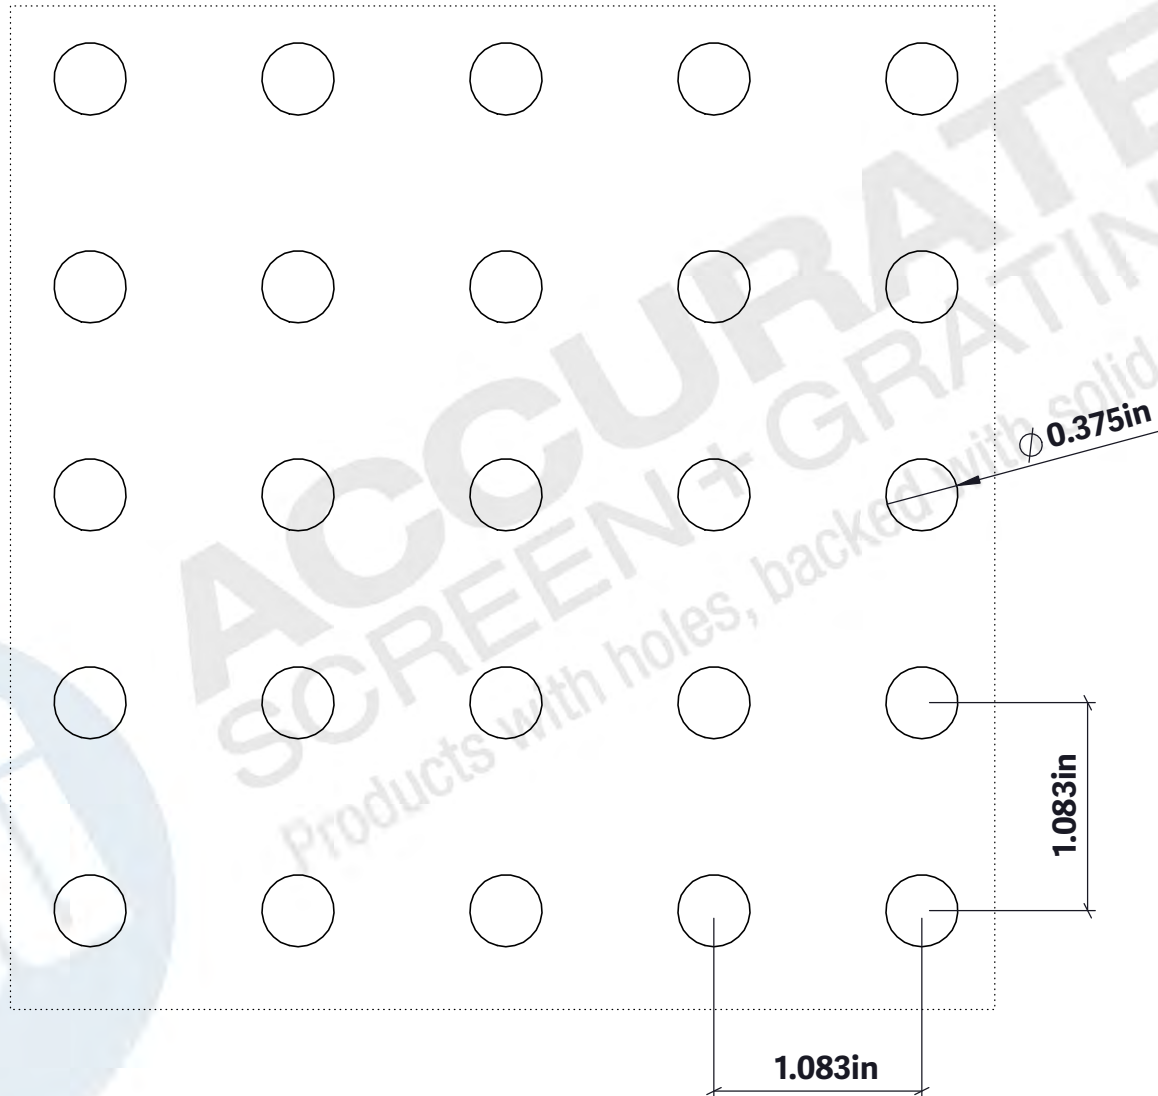

Perforated Sheet – Round Inline
.375" Dia x 1.083" Inl – 9% OA

NOTE: ALL DRAWINGS ARE THE PROPERTY OF ACCURATE SCREEN LTD./1238229 ALBERTA INC.