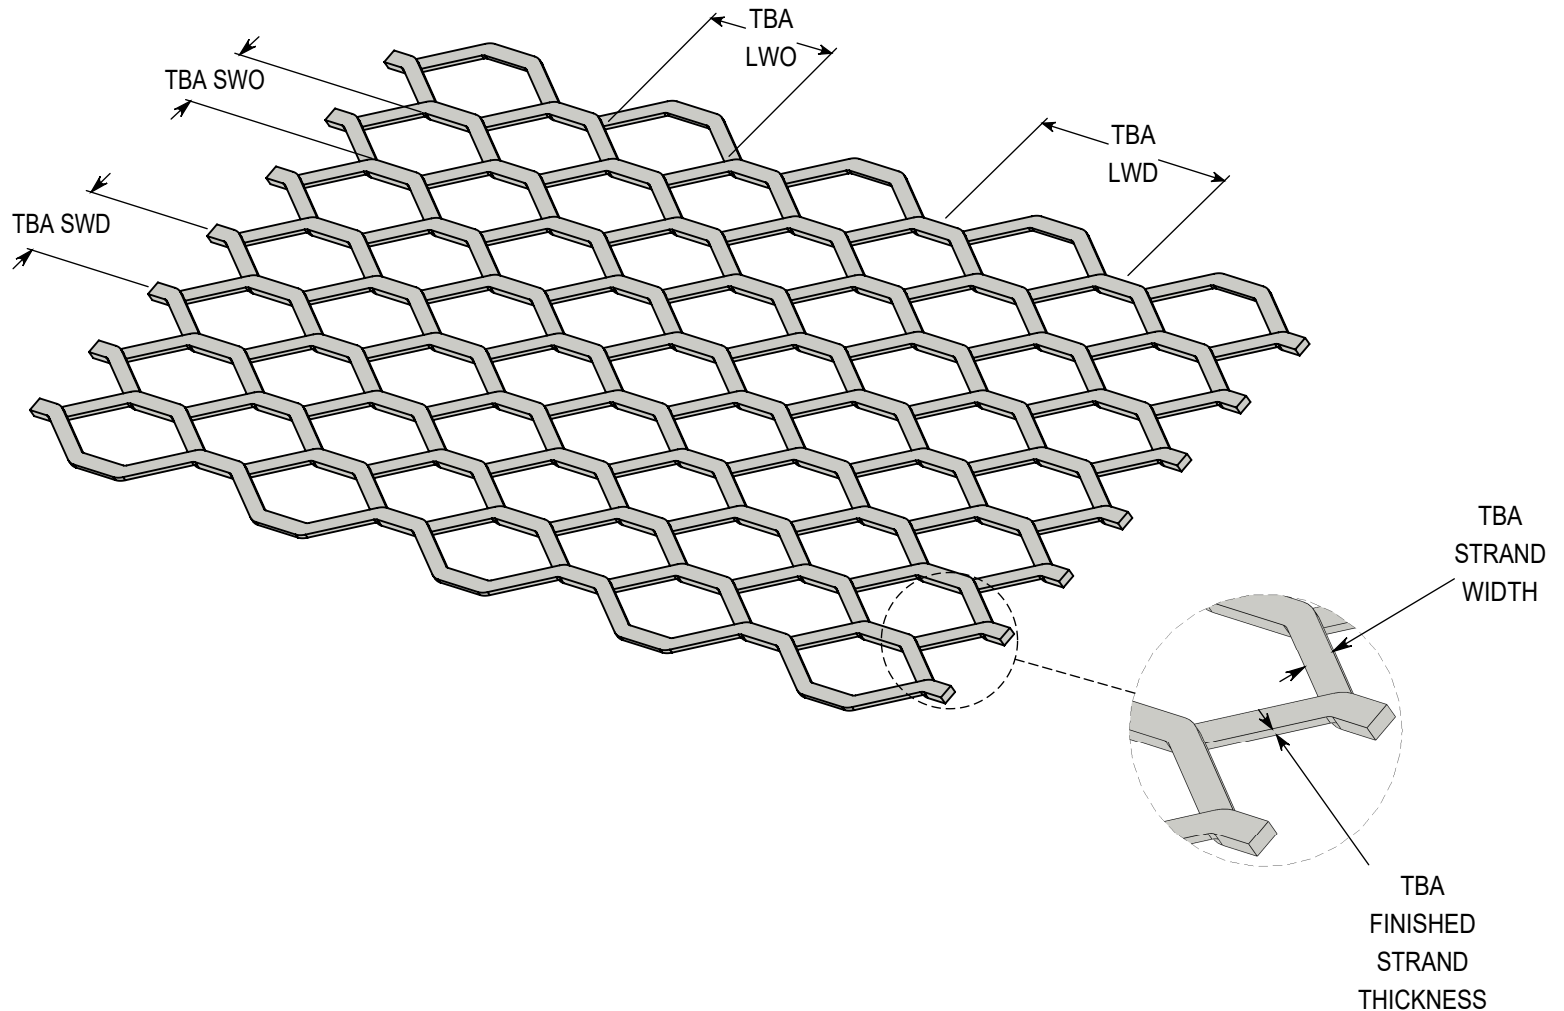

MONTREAL

440 Rue Stinson
Saint Laurent, QC
Canada H4N 2E9
TF: 855.325.3826

DRAWING NOT TO SCALE

www accuratescreen.ca

NOTE: ALL DRAWINGS ARE THE PROPERTY OF ACCURATE SCREEN LTD./1238229 ALBERTA INC.