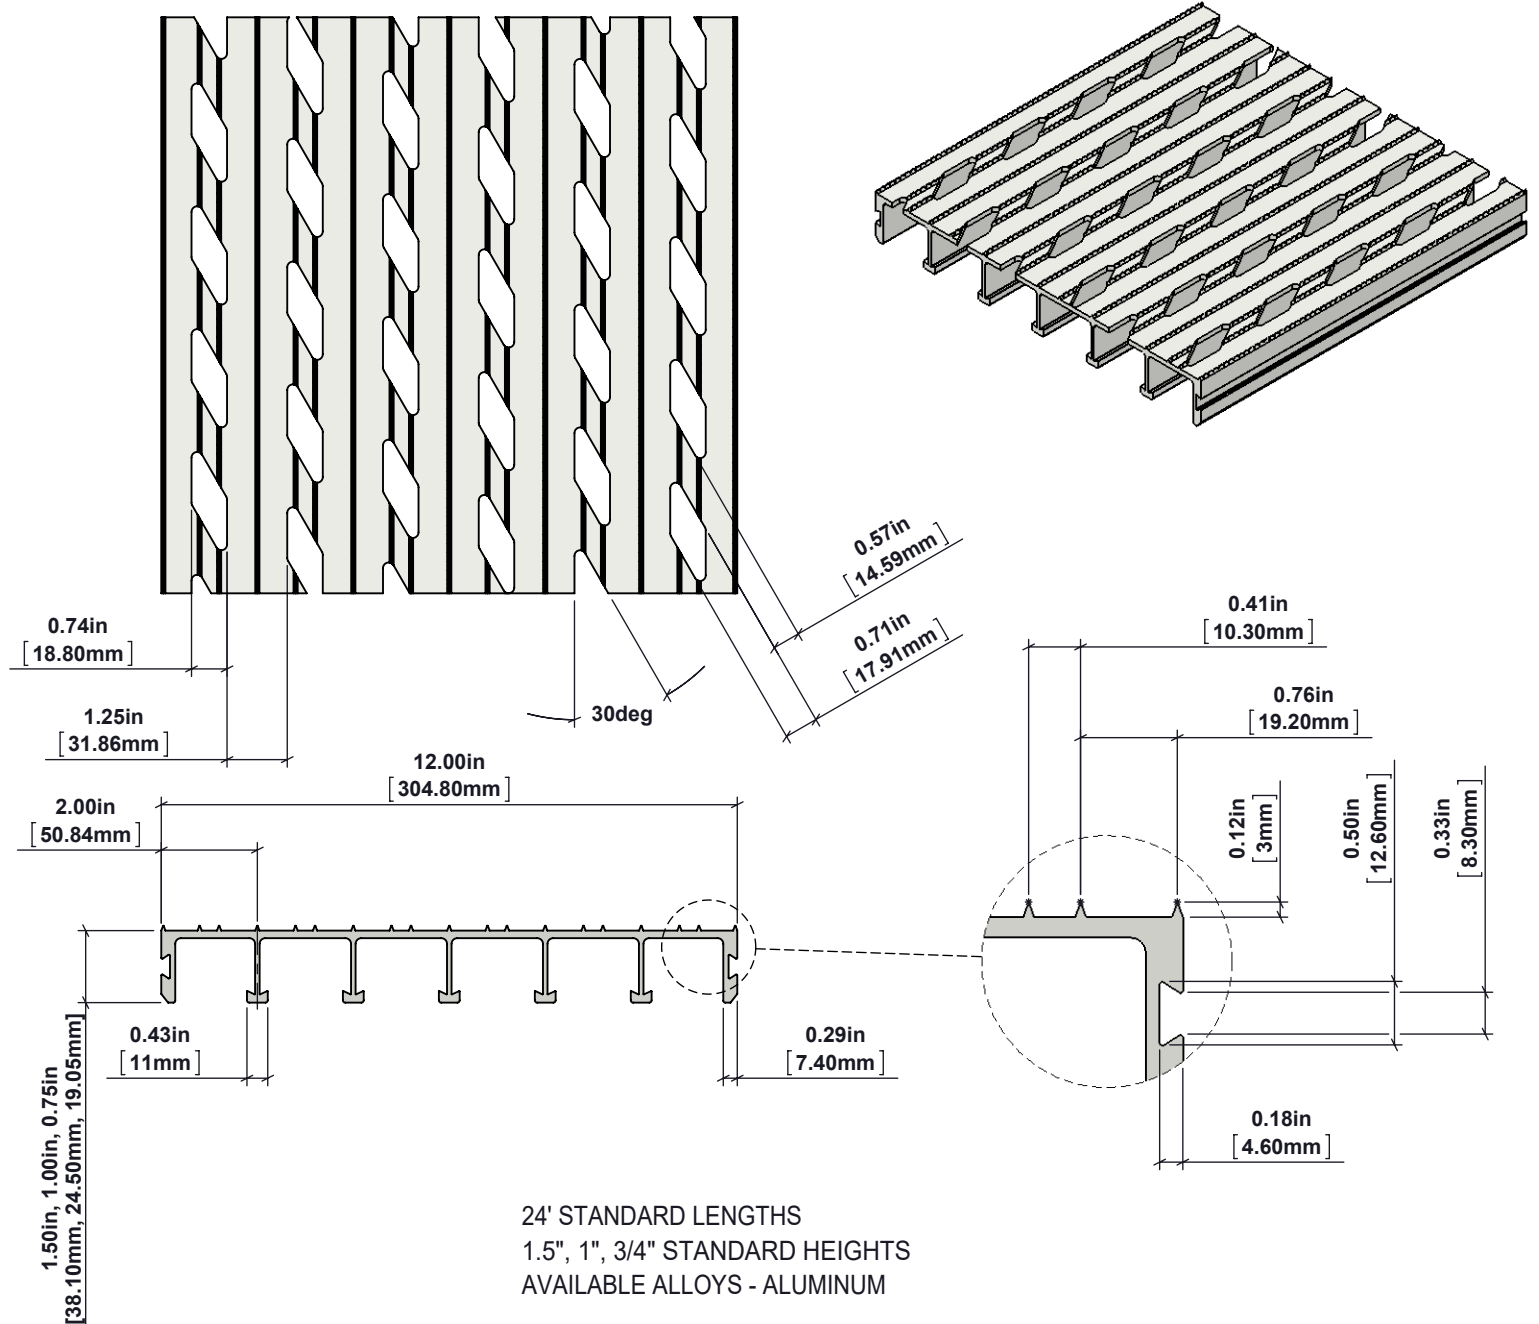

TORONTO

#5-5655 Kennedy Rd
Mississauga, ON
Canada L4Z 3E1
TF: 877.564.3381

MONTREAL

440 Rue Stinson
Saint Laurent, QC
Canada H4N 2E9
TF: 855.325.3826

www accuratescreen.ca

WALKWAY - ALUMINUM DECKING

OPEN EXTRUDED ALUMINUM DECKING PLANKS